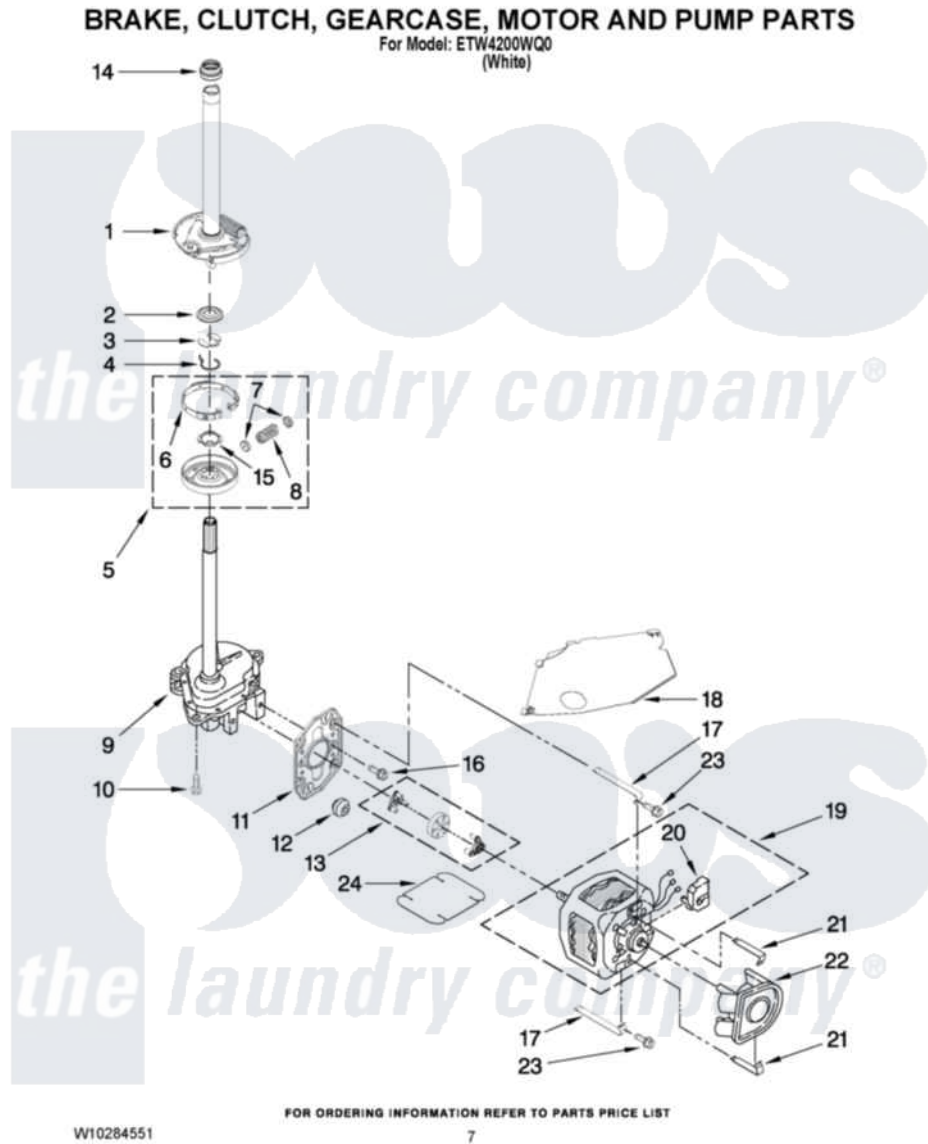

Estate ETW4200WQ0 04 - BRAKE, CLUTCH, GEARCASE, MOTOR AND PUMP PARTS

Estate [Residential Estate ETW4200WQ0 Washer Parts](#) Parts Diagram 04 - BRAKE, CLUTCH, GEARCASE, MOTOR AND PUMP PARTS

[Click on the part number to view part](#)

Item	Original Part Number	Replaced By	Status	Part Description
1	388952	285792		Basketdrive
2	63292			Washer, Spin Tube Thrust
3	62697	W10080230		Ring, Spin Tube Support
4	63283	285353		Ring
5	3951311	285785		Clutch
6	3951308	285790		Lining
7	62646			Cap, Clutch Spring
8	3946792			Spring And Damper Assembly
9	3360630	3360629		Gearcase
10	3357334	3400516		Screw Anti-Rattle
11	62611			Plate, Motor Mount To Gearcase
12	62691			Grommet, Motor
13	3364003	285753A		Coupling
14	8577374			Seal, Centerpost

15	3355454		Clip, Main Drive
16	3400516		Screw Anti-Rattle
17	W10086010		Retainer, Motor
18	3362089		Shield, Tub To Motor
19	8528158	661600	Motor, Main Drive
20	3952056		Switch, Main Drive Motor
21	8546127		Retainer, Pump
22	3363394		Pump
23	3387485	273556	Screw, 10-16 X 5/8
24	3946532		Shield, Motor