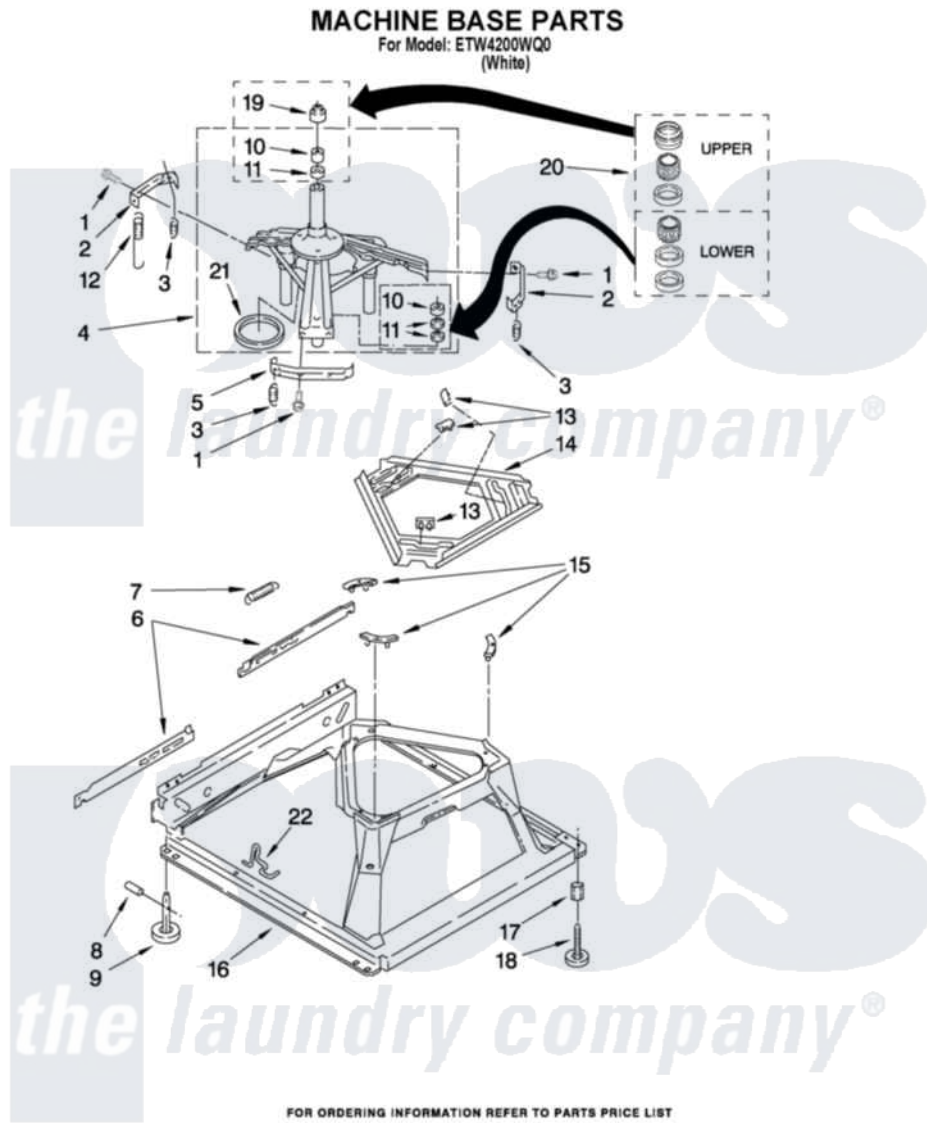

Estate ETW4200WQ0 05 - MACHINE BASE PARTS

Estate [Residential Estate ETW4200WQ0 Washer Parts](#) Parts Diagram 05 - MACHINE BASE PARTS
Click on the part number to view part

Item	Original Part Number	Replaced By	Status	Part Description
1	3400076			Screw, Bracket Mounting
2	64067			Bracket, Spring Outer
3	63907			Spring, Suspension
4	8575214	280184		Support
5	64065			Bracket, Spring Outer
6	63466			Link, Leveling Mechanism
7	62597	8316845		Spring
8	62837			Pin, Knurled
9	62596	285244		Feet-Leveling
10	8546455			Bearing, Centerpost
11	357409	359449		Seal, Agitator Shaft
12	8534035	285901		Spring
13	62568	285219		Pad
14	3946509			Plate, Suspension
15	3363660	285744		Pad
16	3946512	285771		Base

17	3359452	Nut, Lock
18	W10001130	Foot, Leveling
19	8577376	Seal, Centerpost
20	285203	Centerpost Bearing Kit
21	63134	Ring, Sound Deadening
22	W10145155	Retainer, Suspension Spring