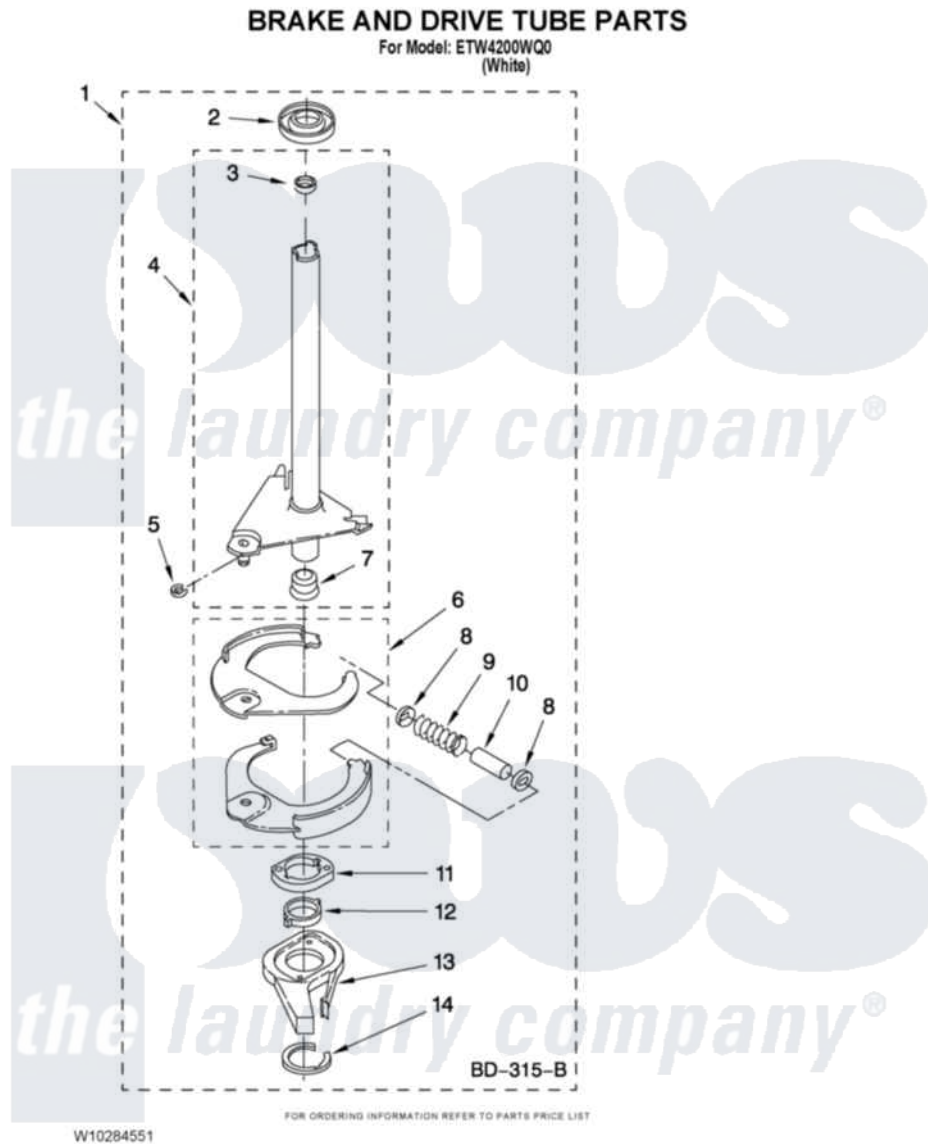

Estate ETW4200WQ0 07 - BRAKE AND DRIVE TUBE PARTS

Estate Residential Estate ETW4200WQ0 Washer Parts Parts Diagram 07 - BRAKE AND DRIVE TUBE PARTS
Click on the part number to view part

Item	Original Part Number	Replaced By	Status	Part Description
1	388952	285792		Basketdrive
2	62658			Ring, Thrust
3	356427			Seal, Spin Pinion
4	64027	64208		Tube-Spin
5	64035	W10083190		Ring, Retaining
6	64232	285438		Shoe-Brake
7	62703	8546462		"T" Bearing, Spin Tube
8	3353956	285658		Sleeve
9	387806		Not Available	Spring, Brake
10	3355360	285658		Sleeve
11	661516	8546461		Cam, Brake Release
12	63022			Sleeve, Cam
13	64194	285790		Lining
14	90368	W10083200		Ring, Retaining
NI	285208			Lubricant