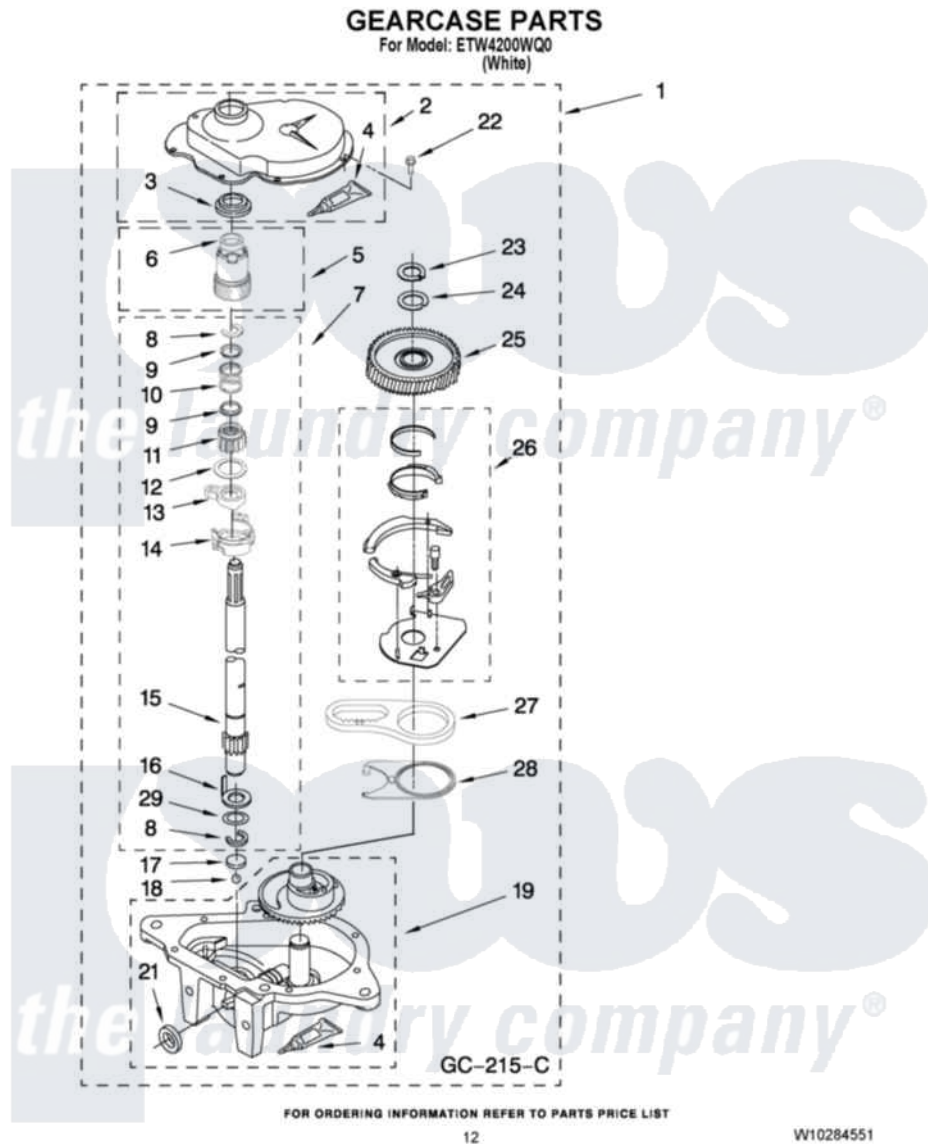

Estate ETW4200WQ0 08 - GEARCASE PARTS

Estate [Residential Estate ETW4200WQ0 Washer Parts](#) Parts Diagram 08 - GEARCASE PARTS
Click on the part number to view part

Item	Original Part Number	Replaced By	Status	Part Description
1	3360630	3360629		Gearcase
2	285202			Cover, Gearcase
3	3349985			Seal, Gearcase Cover
4	285195			Sealer Sealer, Gasket
5	63320	285362		Gear and Pinion
6	356427			Seal, Spin Pinion
7	389387			Shaft, Agitator
8	90369		Not Available	Ring, Retaining (2)
9	62677			Retainer, Spring
10	62676			Spring, Agitator
11	63273	285509		Shaft, Agitator
12	62619			Washer, Agitator Gear
13	62580	285206		Cam-Agitator
14	62581	285206		Cam-Agitator
15	285509			Shaft, Agitator
16	62618			Washer, Cam Thrust

17	16018	285205	Bearing
18	85529	285205	Bearing
19	389230	285515	Gearcase
21	285352		Seal Kit, Thrust Plug
22	3351614		Screw, Gearcase Cover Mounting
23	3362552	285765	Ring-Retr
24	285735	285766	Washer Kit, Thrust
25	62570	285362	Gear and Pinon
26	388253	999516	Shelf-Glas
27	3349296	8546456	Rack, Connecting
28	62621		Actuator, Shift
29	388815		Washer, Intermediate 1 3976263 Miscellaneous Parts Bag 2 3976300 Washer, Inlet Hose 3 3366913 Clamp, Hose