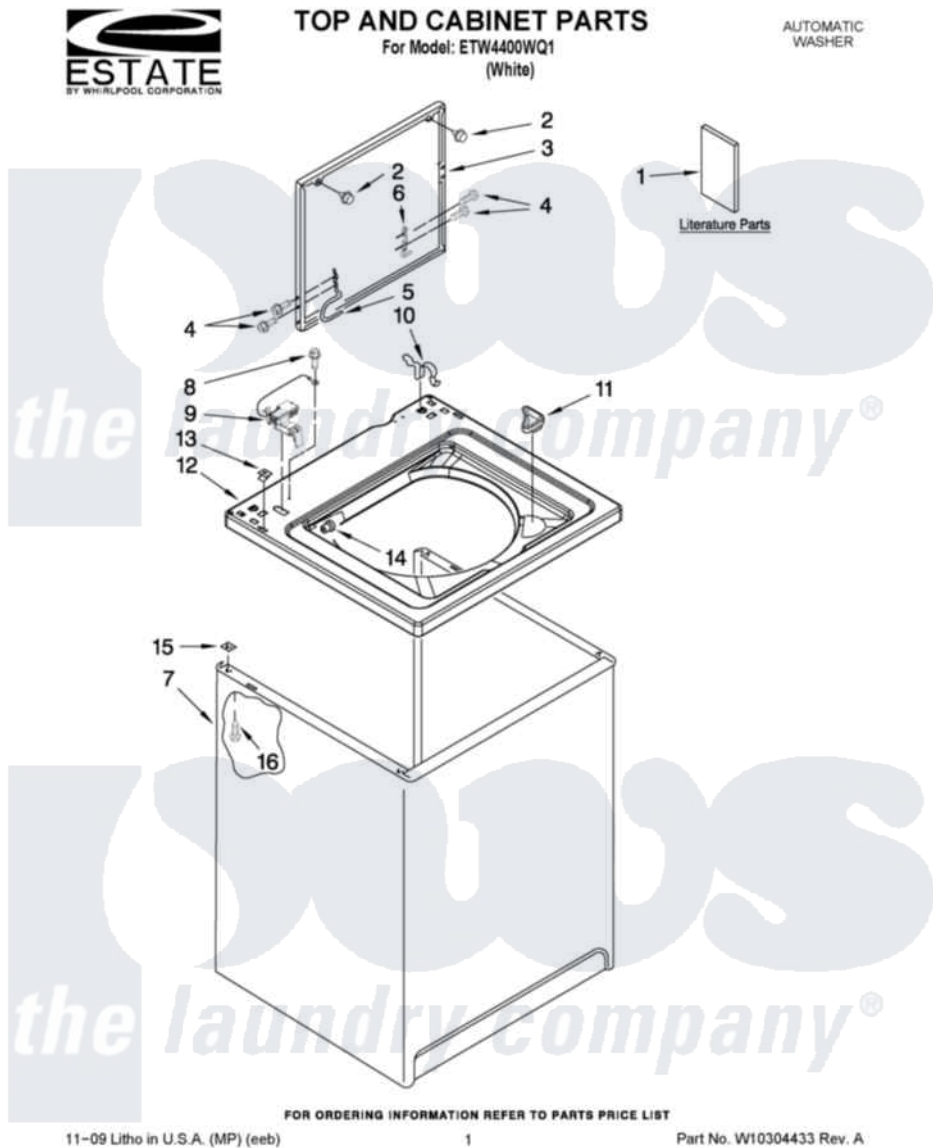

Estate ETW4400WQ1 01 - TOP AND CABINET PARTS

Estate Residential Estate ETW4400WQ1 Washer Parts Parts Diagram 01 - TOP AND CABINET PARTS
 Click on the part number to view part

Item	Original Part Number	Replaced By	Status	Part Description
1	W10200890		Not Available	INSTRUCTIONS, INSTALLATION (ENGLISH/FRENCH)
"	W10200662		Not Available	Installation Instructions (Spanish)
"	W10150642		Not Available	Feature Sheet (English/French)
"	W10150643		Not Available	Feature Sheet (Spanish)
"	W10200843		Not Available	Use & Care Guide (English/French)
"	W10200844		Not Available	Use & Care Guide (Spanish)
"	W10062895		Not Available	Energy Guide
"	W10199994		Not Available	Wiring Diagram
2	9724509			Bumper, Lid
3	8541774	W10193857		Lid
4	W10119828			Screw, Lid Hinge Mounting
5	W10225135			Hinge, Lid
6	91770			Hinge, Lid

7	63424	Cabinet
8	3351614	Screw, Gearcase Cover Mounting
9	8318084	Switch, Lid
10	62780	Clip, Top And Cabinet And Rear Panel
11	3362952	Dispenser, Bleach
12	8318064	Top
13	357213	Nut, Push-In
14	21258	Bearing, Lid Hinge
15	62750	Spacer, Cabinet To Top (4)
16	3390631	Screw, 10-16 X 3/8