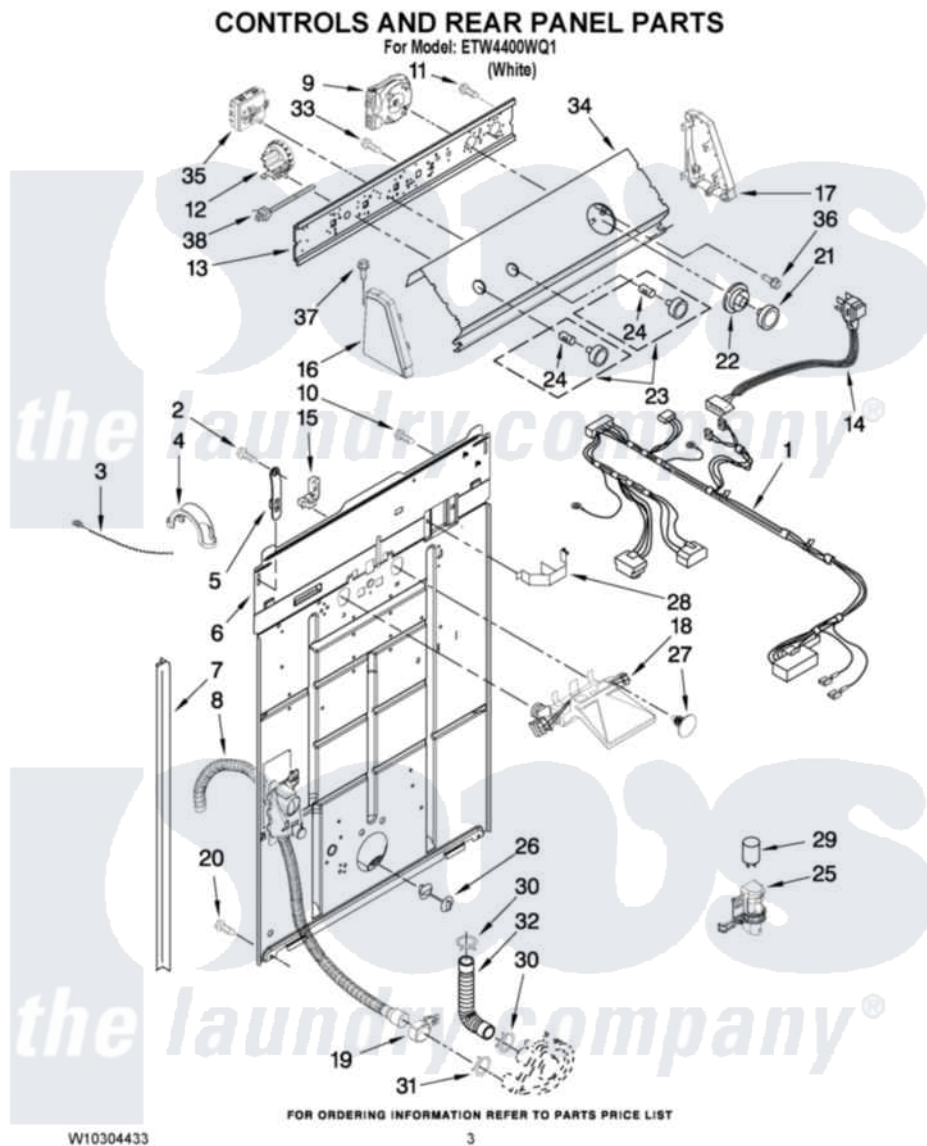

Estate ETW4400WQ1 02 - CONTROLS AND REAR PANEL PARTS

Estate [Residential Estate ETW4400WQ1 Washer Parts](#) Parts Diagram 02 - CONTROLS AND REAR PANEL PARTS
Click on the part number to view part

Item	Original Part Number	Replaced By	Status	Part Description
1	W10307145			Harness Wiring
2	9740848			Screw, Mixing Valve Mounting
3	3347868	W10339879		Tie, Cable
4	8577378			U-Bend, Drain Hose
5	8568314			Strap, Console
6	W10194450			Panel, Rear
7	62747			Pad, Rear Panel
8	W10189267			Drain Hose Assembly
9	W10199989			Timer, Control
10	3351614			Screw, Gearcase Cover Mounting
11	90767			Screw, 8A X 3/8 HeX Washer Head Tapping
12	W10231403			Switch, Water Level
13	3948608			Bracket, Control
14	8578842	285800		Cord-Power
15	3952821	285777		Relief-Str

16	8274437	279960	Endcap
17	8274434	279960	Endcap
18	W10144820		Valve, Water Inlet W/Thermistor And Vacuum Break
19	8541668		Clamp, Hose
20	62863	3390631	Screw, 10-16 X 3/8
21	8538949		Knob, Timer
22	8538955		Dial, Timer
23	8538957		Knob, Control
24	8536939		Clip, Knob
25	8318046		Clip, Capacitor
26	8519200		Support, Rear Panel
27	W10000080	8282566	Clip, Pine Tree
28	8055003		Clip, Harness And Pressure Switch
29	8572717		Capacitor, Motor Start
30	3363366	616099	Clamp
31	8317496	285655	Clamp, Hose
32	3951449	285871	Hose
33	3400073		Screw, Ground
34	W10200896		Panel, Console
35	W10184148		Switch, Water Temperature
36	3400818		Screw, Timer Mounting
37	388326		Screw, 8-18 X 1.25
38	W10231379	W10251893	Clamp-Hose