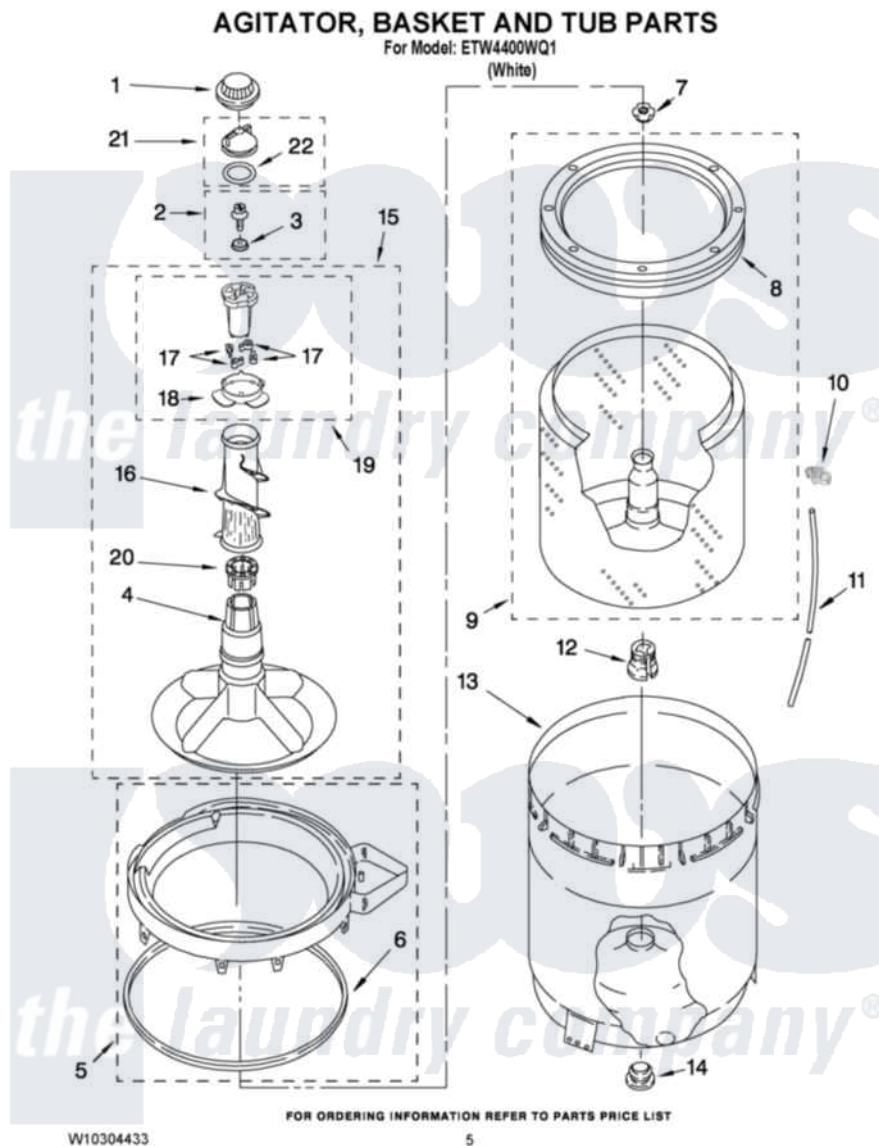

Estate ETW4400WQ1 03 - AGITATOR, BASKET AND TUB PARTS

Estate Residential Estate ETW4400WQ1 Washer Parts Parts Diagram 03 - AGITATOR, BASKET AND TUB PARTS
Click on the part number to view part

Item	Original Part Number	Replaced By	Status	Part Description
1	3355758			Cap, Agitator
2	358237			Screw And Washer
3	3949550			Washer
4	3347288			Agitator
5	8528150	W10445870		Ring-Tub
6	3976308			Gasket, Tub Ring
7	21366			Nut, Spanner
8	387240			Ring, Balance
9	8526017	W10389329		Clothes Container, Assembly
10	2219077			Clip, Pressure Switch Hose
11	3347780	353244		Hose, Pressure Switch
12	389140			Tub Block, Basket Drive
13	63849			Strain Relief, Power Cord
14	383727			Gasket, Centerpod
15	3348117	285565		Agitator
16	3348752			Mover, Clothes

17	3366877	80040	Dog-Agitator
18	3363661		Bearing, Driven Cam
19	3363663	285811	Cam-Agitator
20	3350389	285587	Washer
21	3354733	W10074580	Cap, Barrier
22	W10072840		Fabric Softener