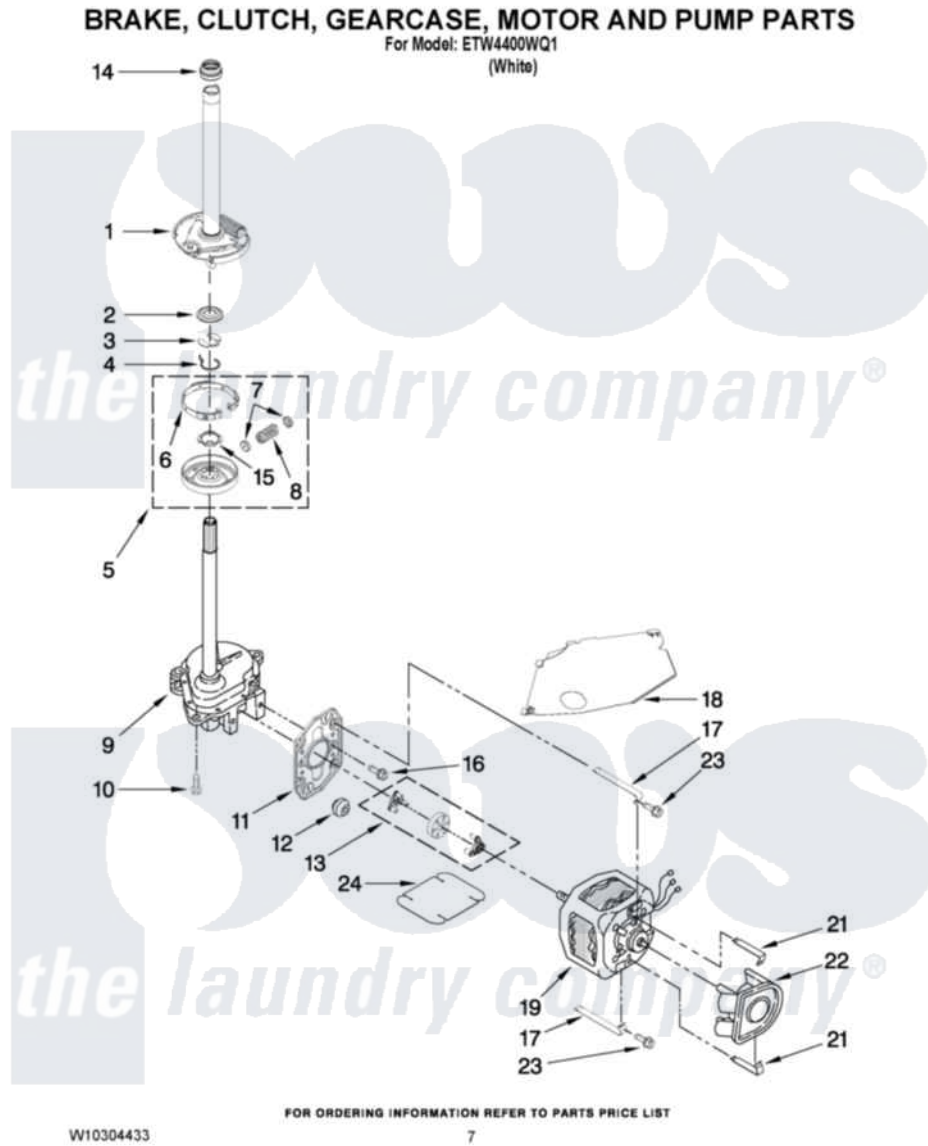

Estate ETW4400WQ1 04 - BRAKE, CLUTCH, GEARCASE, MOTOR AND PUMP PARTS

Estate [Residential Estate ETW4400WQ1 Washer Parts](#) Parts Diagram 04 - BRAKE, CLUTCH, GEARCASE, MOTOR AND PUMP PARTS

[Click on the part number to view part](#)

Item	Original Part Number	Replaced By	Status	Part Description
1	388952	285792		Basketdrive
2	63292			Washer, Spin Tube Thrust
3	62697	W10080230		Ring, Spin Tube Support
4	63283	285353		Ring
5	3951311	285785		Clutch
6	3951308	285790		Lining
7	62646			Cap, Clutch Spring
8	3946792			Spring And Damper Assembly
9	3360630	3360629		Gearcase
10	3357334	3400516		Screw Anti-Rattle
11	62611			Plate, Motor Mount To Gearcase
12	62691			Grommet, Motor
13	3364003	285753A		Coupling
14	8577374			Seal, Centerpost

15	3355454		Clip, Main Drive
16	3400516		Screw Anti-Rattle
17	W10086010		Retainer, Motor
18	3362089		Shield, Tub To Motor
19	W10210608	661600	Motor, Main Drive
21	8546127		Retainer, Pump
22	W10288040		Pump
23	3387485	273556	Screw, 10-16 X 5/8
24	3946532		Shield, Motor