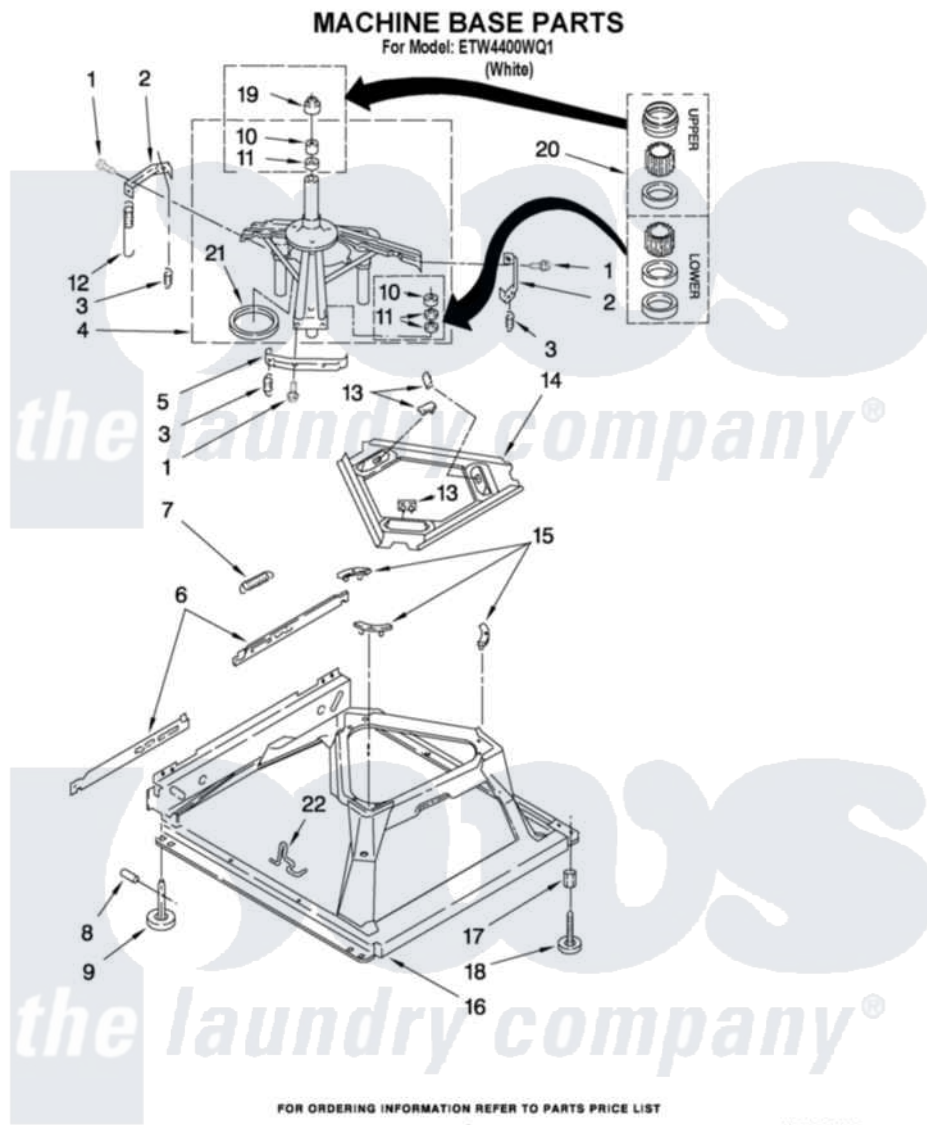

Estate ETW4400WQ1 05 - MACHINE BASE PARTS

8

W10304433

Estate [Residential Estate ETW4400WQ1 Washer Parts](#) Parts Diagram 05 - MACHINE BASE PARTS
Click on the part number to view part

Item	Original Part Number	Replaced By	Status	Part Description
1	3400076			Screw, Bracket Mounting
2	64067			Bracket, Spring Outer
3	63907			Spring, Suspension
4	8575214	280184		Support
5	64065			Bracket, Spring Outer
6	63466			Link, Leveling Mechanism
7	62597	8316845		Spring
8	62837			Pin, Knurled
9	62596	285244		Feet-Leveling
10	8546455			Bearing, Centerpost
11	357409	359449		Seal, Agitator Shaft
12	8534035	285901		Spring
13	62568	285219		Pad
14	3946509			Plate, Suspension
15	3363660	285744		Pad
16	3946512	285771		Base

17	3359452	Nut, Lock
18	W10001130	Foot, Leveling
19	8577376	Seal, Centerpost
20	285203	Centerpost Bearing Kit
21	63134	Ring, Sound Deadening
22	W10145155	Retainer, Suspension Spring