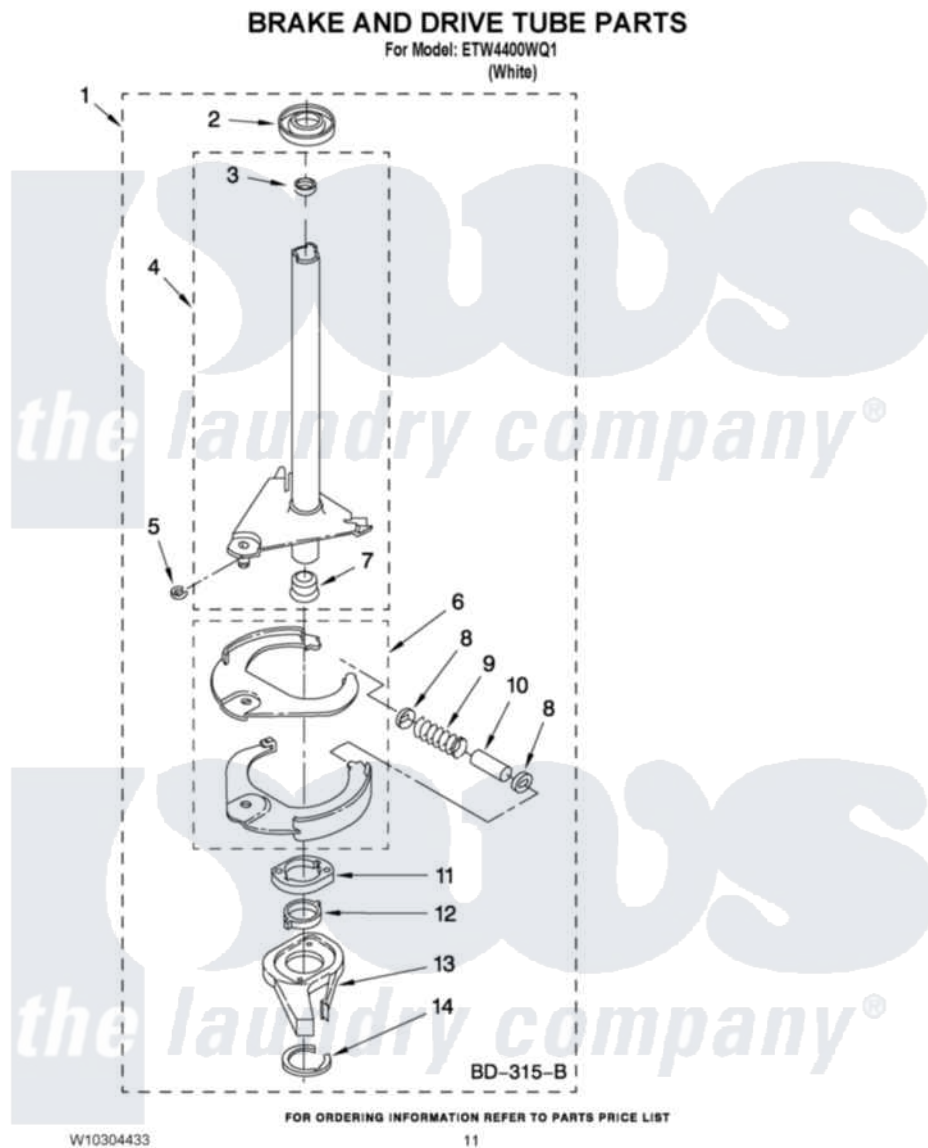

Estate ETW4400WQ1 07 - BRAKE AND DRIVE TUBE PARTS

Estate Residential Estate ETW4400WQ1 Washer Parts Parts Diagram 07 - BRAKE AND DRIVE TUBE PARTS
Click on the part number to view part

Item	Original Part Number	Replaced By	Status	Part Description
1	388952	285792		Basketdrive
2	62658			Ring, Thrust
3	356427			Seal, Spin Pinion
4	64027	64208		Tube-Spin
5	64035	W10083190		Ring, Retaining
6	64232	285438		Shoe-Brake
7	62703	8546462		"T" Bearing, Spin Tube
8	3353956	285658		Sleeve
9	387806		Not Available	Spring, Brake
10	3355360	285658		Sleeve
11	661516	8546461		Cam, Brake Release
12	63022			Sleeve, Cam
13	64194	285790		Lining
14	90368	W10083200		Ring, Retaining
NI	285208			Lubricant