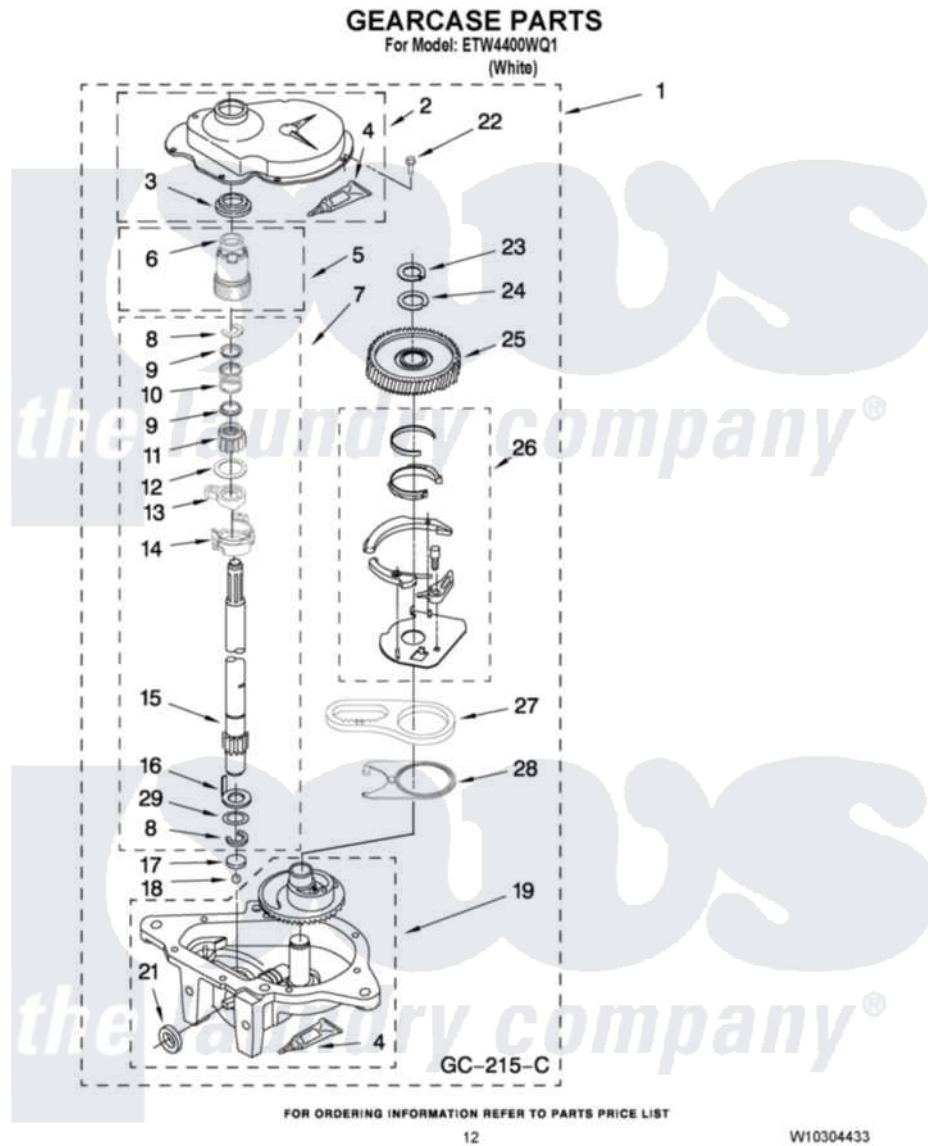

# Estate ETW4400WQ1 08 - GEARCASE PARTS

Estate [Residential Estate ETW4400WQ1 Washer Parts](#) Parts Diagram 08 - GEARCASE PARTS  
Click on the part number to view part

Item	Original Part Number	Replaced By	Status	Part Description
1	3360630	<a href="#">3360629</a>		Gearcase
2	<a href="#">285202</a>			Cover, Gearcase
3	<a href="#">3349985</a>			Seal, Gearcase Cover
4	<a href="#">285195</a>			Sealer Sealer, Gasket
5	63320	<a href="#">285362</a>		Gear and Pinion
6	<a href="#">356427</a>			Seal, Spin Pinion
7	<a href="#">389387</a>			Shaft, Agitator
8	90369		Not Available	Ring, Retaining (2)
9	<a href="#">62677</a>			Retainer, Spring
10	<a href="#">62676</a>			Spring, Agitator
11	63273	<a href="#">285509</a>		Shaft, Agitator
12	<a href="#">62619</a>			Washer, Agitator Gear
13	62580	<a href="#">285206</a>		Cam-Agitator
14	62581	<a href="#">285206</a>		Cam-Agitator
15	<a href="#">285509</a>			Shaft, Agitator
16	<a href="#">62618</a>			Washer, Cam Thrust

17	16018	<a href="#">285205</a>	Bearing
18	85529	<a href="#">285205</a>	Bearing
19	389230	<a href="#">285515</a>	Gearcase
21	<a href="#">285352</a>		Seal Kit, Thrust Plug
22	<a href="#">3351614</a>		Screw, Gearcase Cover Mounting
23	3362552	<a href="#">285765</a>	Ring-Retr
24	285735	<a href="#">285766</a>	Washer Kit, Thrust
25	62570	<a href="#">285362</a>	Gear and Pinon
26	388253	<a href="#">999516</a>	Shelf-Glas
27	3349296	<a href="#">8546456</a>	Rack, Connecting
28	<a href="#">62621</a>		Actuator, Shift
29	<a href="#">388815</a>		Washer, Intermediate 1 3976263 Miscellaneous Parts Bag 2 3976300 Washer, Inlet Hose 3 3366913 Clamp, Hose