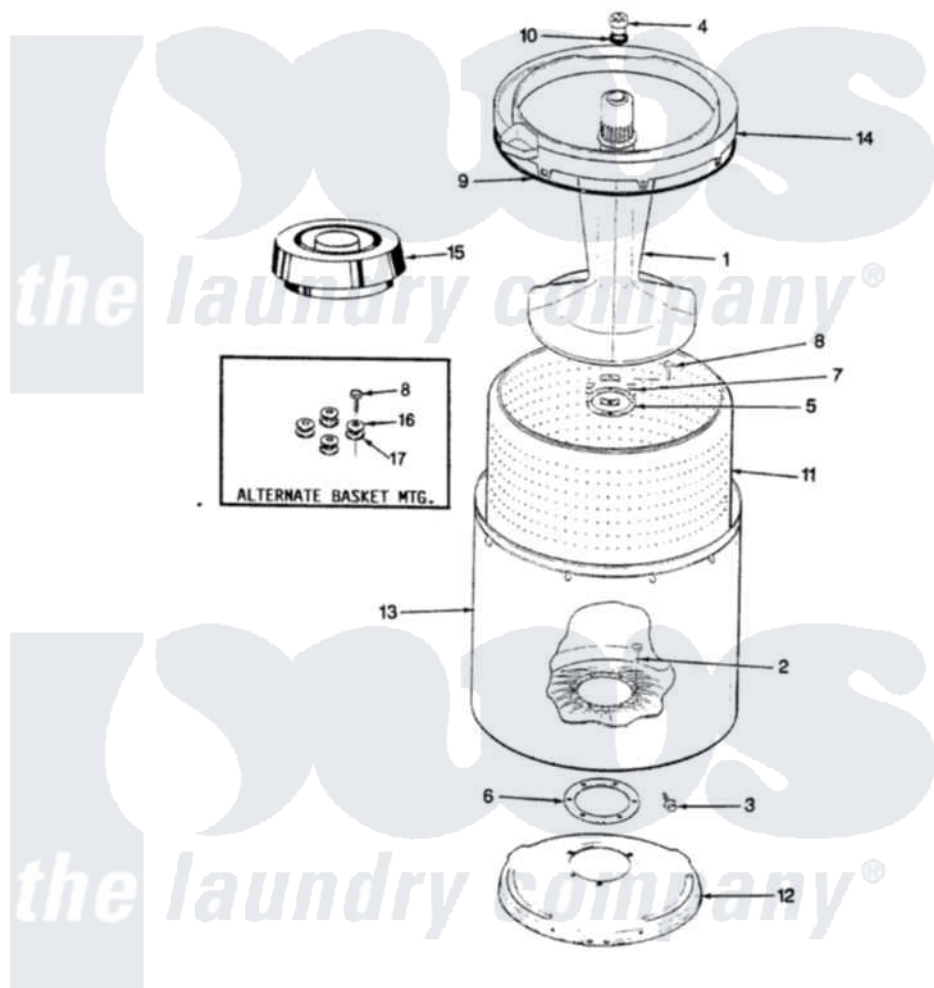

# Hoover A1408 10 - TUB (REV. E-G)

SECTION: TUB  
MODEL: A1408

Issue Date: 6/90

Hoover [Residential Hoover A1408 Washer Parts](#) Parts Diagram 10 - TUB (REV. E-G)

[Click on the part number to view part](#)

Item	Original Part Number	Replaced By	Status	Part Description
1	35-2371	<a href="#">33-4352</a>		Agitator
2	35-2062	<a href="#">21001063</a>		Screw, Shoulder
3	25-7914	<a href="#">22002933</a>		Screw
4	<a href="#">33-6241</a>			Cap
5	33-2060		Not Available	CTRPOST BEARING
6	<a href="#">35-2061</a>			Gasket, Tub To Housing
7	33-8799		Not Available	REINF PLATE
8	25-7783	<a href="#">4356852</a>		Screw
9	<a href="#">35-2328</a>			Seal, Tub Top
10	<a href="#">25-7330</a>			Rubber Washer
11	35-2508		Not Available	BASKET WHITE
12	35-2529		Not Available	TUB SUPPORT
13	<a href="#">35-2038</a>			Tub
14	35-2034		Not Available	TOP, TUB
"	35-2262		Not Available	SHIELD, TUB TOP
15	33-9827	<a href="#">35-2550</a>		Dispenser, Rinse