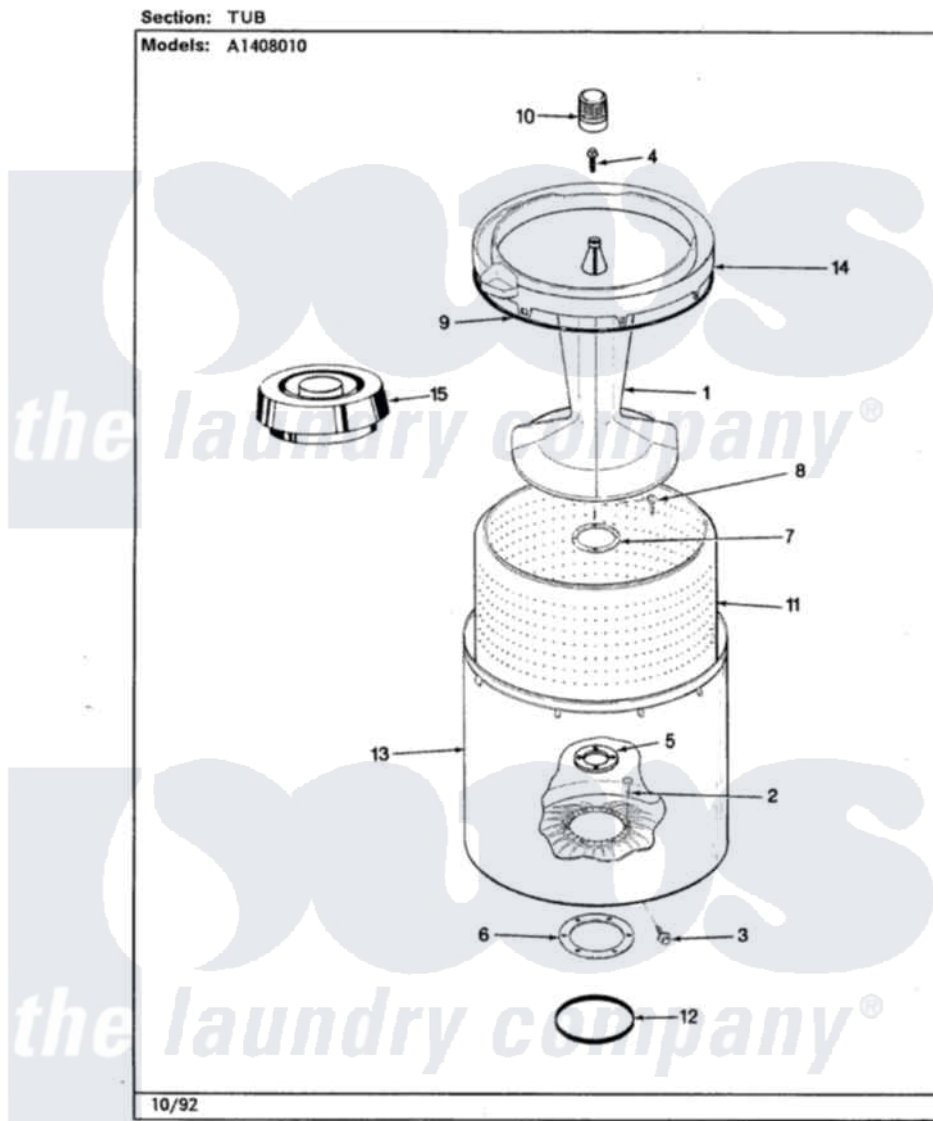

Hoover A1408010 05 - TUB (REV. G-J)

Hoover [Residential Hoover A1408010 Washer Parts](#) Parts Diagram 05 - TUB (REV. G-J)

[Click on the part number to view part](#)

Item	Original Part Number	Replaced By	Status	Part Description
1	35-2717	35-3580		Agitator
2	25-7949		Not Available	RING, RETAINING (AG. SHAFT)
3	25-7953	22002933		Screw
4	25-7948	W10309247		Screw
5	33-8959			Gasket
6	35-2979			Gasket, Tub/Hsg
7	33-8799		Not Available	REINF PLATE
8	25-7783	4356852		Screw
9	35-2328			Seal, Tub Top
10	35-2733			Cap, Agitator
11	35-3016		Not Available	BASKET ASSY
12	35-2978			Seal, Tub/Housing
13	35-2952	35-3700		Tub Assembly
14	35-2262		Not Available	SHIELD, TUB TOP
"	35-2034		Not Available	TOP, TUB
15	35-2550			Dispenser, Rinse