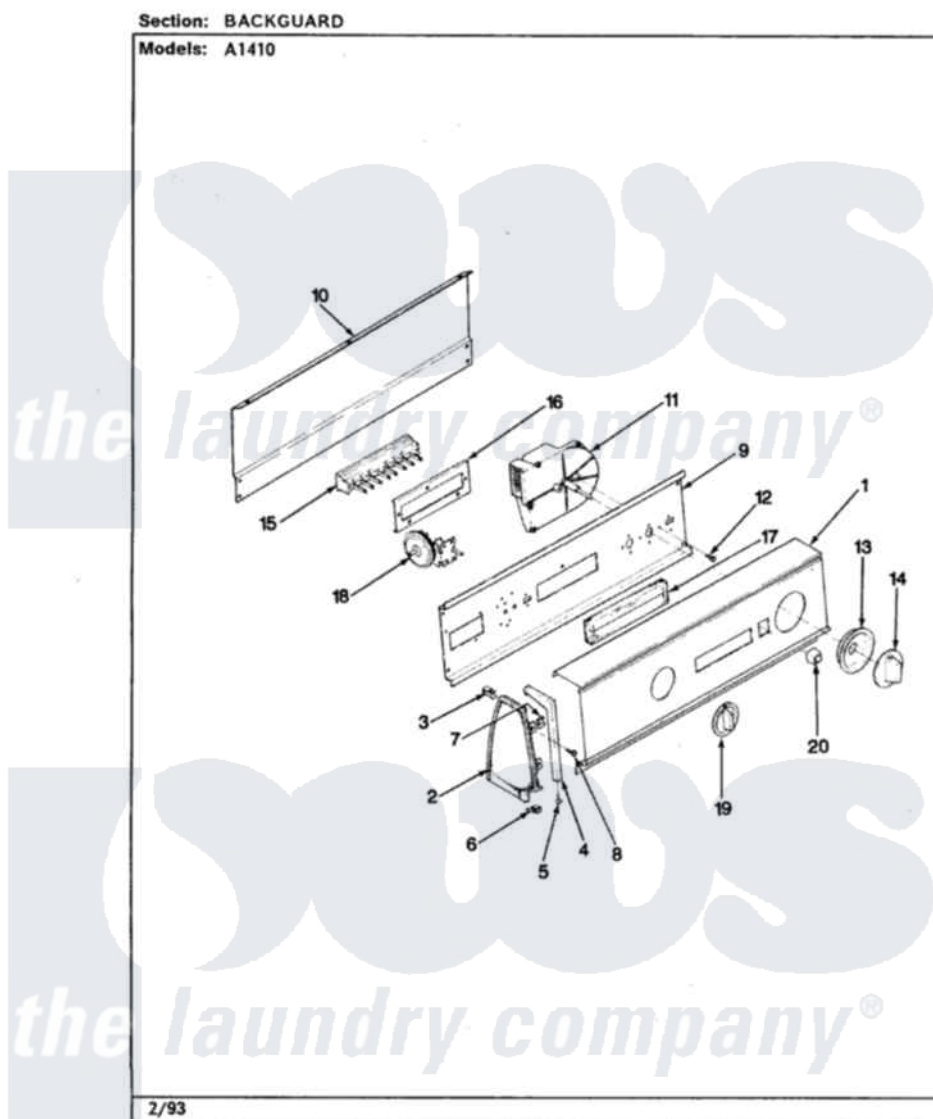

Hoover A1410 04 - CONTROL PANEL (REV. E)

Hoover [Residential Hoover A1410 Washer Parts](#) Parts Diagram 04 - CONTROL PANEL (REV. E)

[Click on the part number to view part](#)

Item	Original Part Number	Replaced By	Status	Part Description
1	25-7649	910187		Screw
"	25-7702			Speedclip, End Cap To Control Panel
"	35-2173		Not Available	CONTROL PANEL
2	35-2488	21001452		Cap- End
"	35-2487	21001451		Cap- End
3	25-7435	33002917		Screw, No.10-16
4	53-0278		Not Available	TRIM, END CAP (LT)
"	53-0277		Not Available	TRIM, END CAP (RT)
5	25-7760			Screw
6	25-7851			Speedclip, End Cap To Top
"	25-7697	25-2219		Screw
"	34-9487		Not Available	PLATE, REINFORCEMENT
7	25-7702			Speedclip, End Cap To Control Panel
8	25-3092	90767		Screw, 8A X 3/8 HeX Washer Head Tapping

9	53-1677		Not Available	CONTROL SHIELD
10	25-7583		Not Available	PLASTIC NUT
"	25-3457			Screw, Sems
"	25-3092	90767		Screw, 8A X 3/8 HeX Washer Head Tapping
"	35-2688	21001460		Shield, Rear
11	35-2326	35-2781		Timer
12	25-0205	216412		Screw, Bracket To Timer
13	35-2255	21001497		Skirt Ri
14	35-2486	12500058		Knob Ski
15	35-2197			Switch
16	25-3092	90767		Screw, 8A X 3/8 HeX Washer Head Tapping
"	33-6620		Not Available	BRACKET
17	33-8540		Not Available	SWITCH PAD
18	35-2145	21001554		Switch, Water Level
"	25-3092	90767		Screw, 8A X 3/8 HeX Washer Head Tapping
19	35-2185	21001283		Knob, Selector---Piq
20	35-2588		Not Available	PUSHBUTTON - BLACK
"	35-2649		Not Available	MANUAL, USE & CARE