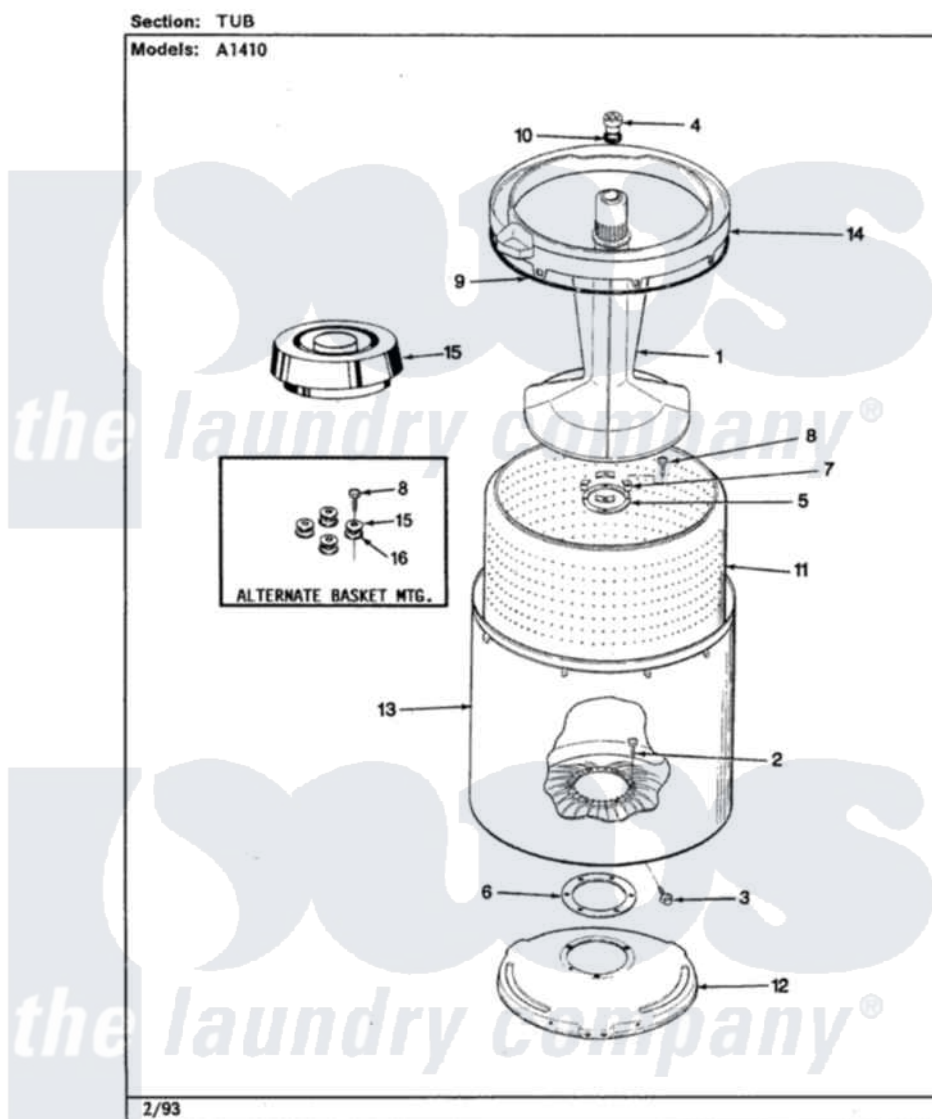

# Hoover A1410 10 - TUB (REV. E)

Hoover [Residential Hoover A1410 Washer Parts](#) Parts Diagram 10 - TUB (REV. E)

[Click on the part number to view part](#)

Item	Original Part Number	Replaced By	Status	Part Description
1	35-2456	<a href="#">33-4352</a>		Agitator
2	35-2062	<a href="#">21001063</a>		Screw, Shoulder
3	25-7914	<a href="#">22002933</a>		Screw
4	<a href="#">33-6241</a>			Cap
5	<a href="#">35-2060</a>			Seal, Tub To Housing
6	<a href="#">35-2061</a>			Gasket, Tub To Housing
7	35-8799		Not Available	REINFORCEMENT PLATE
8	25-7783	<a href="#">4356852</a>		Screw
9	<a href="#">35-2328</a>			Seal, Tub Top
10	<a href="#">25-7330</a>			Rubber Washer
11	35-2508		Not Available	BASKET WHITE
12	35-2529		Not Available	TUB SUPPORT
13	<a href="#">35-2038</a>			Tub
14	35-2262		Not Available	SHIELD, TUB TOP
"	35-2034		Not Available	TOP, TUB
15	33-9827	<a href="#">35-2550</a>		Dispenser, Rinse