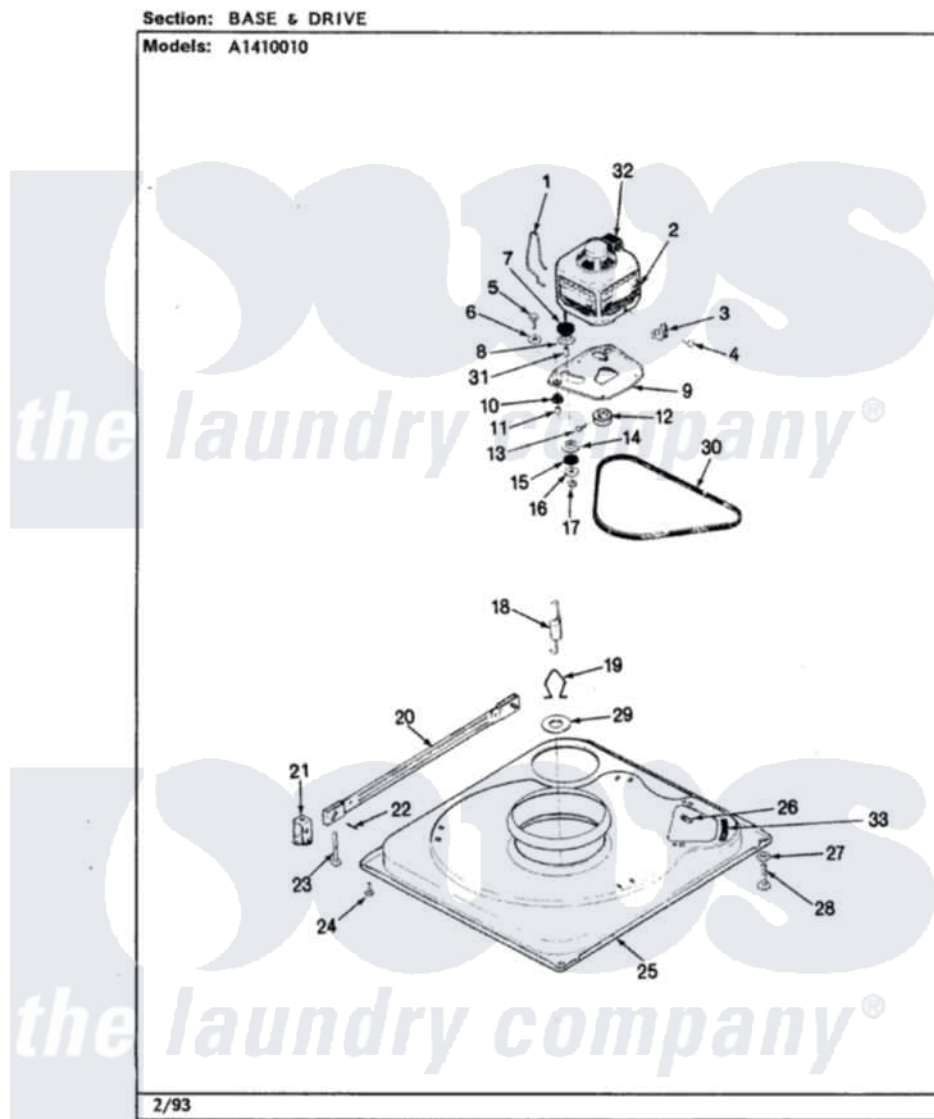

Hoover A1410010 01 - BASE & DRIVE (REV. F)

Hoover [Residential Hoover A1410010 Washer Parts](#) Parts Diagram 01 - BASE & DRIVE (REV. F)
Click on the part number to view part

Item	Original Part Number	Replaced By	Status	Part Description
1	35-0235			Spring, Motor Pivot
2	LA-2003			Motor Replacement Kit
"	35-2215	LA-2003		Motor Replacement Kit
3	33-9945			Slide, Foot
4	25-7418	33001178		Back, Tumbler
5	25-7833	21001977		Screw
6	25-7834			Washer, Motor/Base Screw
7	33-9946			Isolator, Motor
8	33-9944	35-3570		Washer, Motor Pivot
9	35-2810	21001783		Plate And Screw Assembly
10	33-9941	35-3646		Isolator, Motor Plate
11	25-7831			Spacer, Mounting
12	35-2124	W10143344		Pulley
13	25-7117			Set Screw
14	33-9943	35-3571		Slide, Motor Pivot
15	33-9967			Washer, Motor Isolator

16	25-7047		Washer, Flat
17	25-7325	Y707702	Locknut
18	35-2681		Not Available SPRING, SUSPENSION
19	35-2976		Not Available HOOK, SUSPENSION SPRING
20	35-2049	21001881	Bar, Stabilizer
21	35-2046		Bracket, Stabilizer
22	35-2052		Pin, Stabilizer
23	35-2050	22004469	Leg And Foot Self Stabalizing
24	35-2039		Not Available PAD, FOOT
"	25-7828	489483	Screw 10-32 X 1/2
25	35-2984		Not Available BASE
26	25-7838	25-7845	Speednut, Motor
27	25-7915		Hex Nut
28	35-0772	25001119	Foot And Pad Assembly
"	35-0837	25001119	Foot And Pad Assembly
29	Y25-7951		Washer, Suspension Hook
30	35-2320	21352320	Belt, Drive
31	25-7830		Spacer
32	33-9765		Switch, Motor
33	35-2065		Pad, Motor Plate