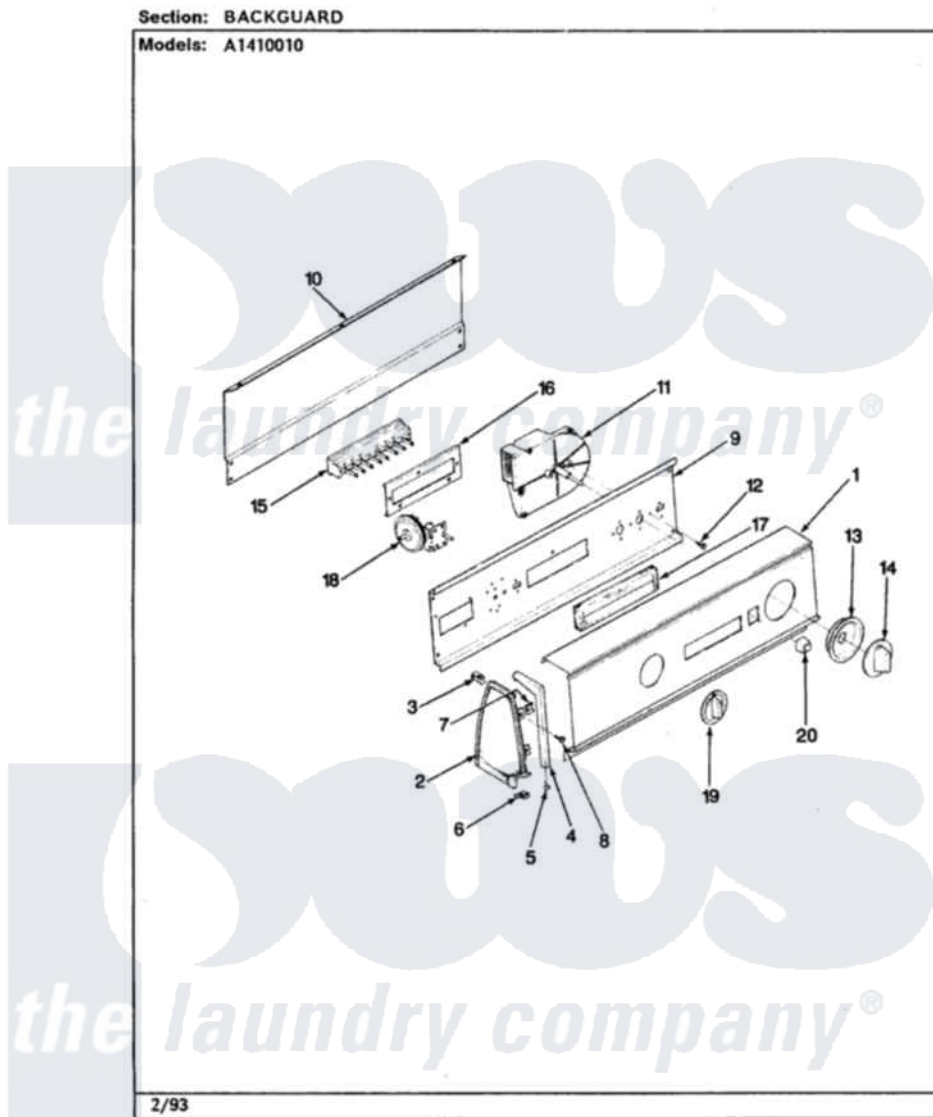

Hoover A1410010 02 - CONTROL PANEL (REV. F)

Hoover [Residential Hoover A1410010 Washer Parts](#) Parts Diagram 02 - CONTROL PANEL (REV. F)
Click on the part number to view part

Item	Original Part Number	Replaced By	Status	Part Description
1	25-7649	910187		Screw
"	25-7702			Speedclip, End Cap To Control Panel
"	35-2173		Not Available	CONTROL PANEL
2	35-2488	21001452		Cap- End
"	35-2487	21001451		Cap- End
3	25-7435	33002917		Screw, No.10-16
4	53-0278		Not Available	TRIM, END CAP (LT)
"	53-0277		Not Available	TRIM, END CAP (RT)
5	25-7760			Screw
6	25-7851			Speedclip, End Cap To Top
"	25-7697	25-2219		Screw
"	34-9487		Not Available	PLATE, REINFORCEMENT
7	25-7702			Speedclip, End Cap To Control Panel
8	25-3092	90767		Screw, 8A X 3/8 HeX Washer Head Tapping

9	53-1677		Not Available	CONTROL SHIELD
10	25-7583		Not Available	PLASTIC NUT
"	25-3457			Screw, Sems
"	25-3092	90767		Screw, 8A X 3/8 HeX Washer Head Tapping
"	35-2688	21001460		Shield, Rear
11	35-2326	35-2781		Timer
12	25-0205	216412		Screw, Bracket To Timer
13	35-2255	21001497		Skirt Ri
14	35-2486	12500058		Knob Ski
15	35-2197			Switch
16	25-3092	90767		Screw, 8A X 3/8 HeX Washer Head Tapping
"	33-6620		Not Available	BRACKET
17	33-8540		Not Available	SWITCH PAD
18	35-2145	21001554		Switch, Water Level
"	25-3092	90767		Screw, 8A X 3/8 HeX Washer Head Tapping
19	35-2185	21001283		Knob, Selector---Piq
20	35-2588		Not Available	PUSHBUTTON - BLACK
NI	35-2649		Not Available	MANUAL, USE & CARE