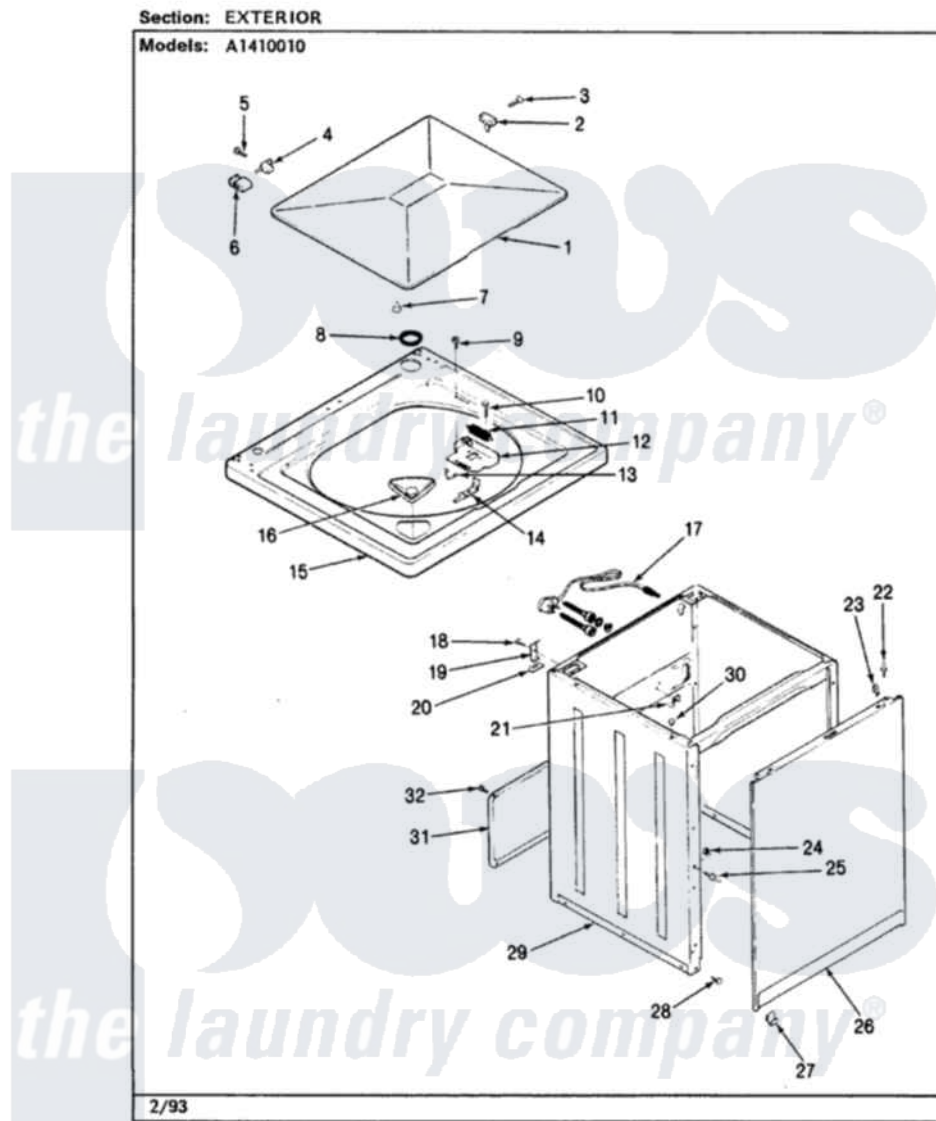

Hoover A1410010 03 - EXTERIOR (REV. F)

Hoover Residential Hoover A1410010 Washer Parts Parts Diagram 03 - EXTERIOR (REV. F)
Click on the part number to view part

Item	Original Part Number	Replaced By	Status	Part Description
1	35-2343	35-2026		Lid
2	25-7436			Nylite Washer
"	43-0057			Actuator, Door Switch
3	25-7438			Screw
4	25-7086	Y0308025		Washer, Stainless Steel
"	35-2045			Pin, Hinge
5	25-7893			Screw
6	35-2044			Hinge, Lid
7	35-0581			Bumper, Door
8	35-2064			Bushing, Insulating
"	35-2063			Bushing, Insulator
9	25-7463	7101P012-60		Screw
10	25-7437	40040701		Screw, Tapping No.6b-20
11	35-2814	12001187		Kit, Lid Switch Assembly
12	35-2795	12001187		Kit, Lid Switch Assembly
13	25-7878			Clip

14	35-2805	12001187	Kit, Lid Switch Assembly
15	35-2739		Top, Cabinet
16	33-9906	21001167	Dispenser, Bleach
17	35-0680		Not Available
18	25-7893		CORD, POWER
19	33-7450	35-2846	Screw
20	33-0930		Hinge, Cabinet Top
21	33-6099		Pad, Top Hinge
22	53-0643		Clamp
23	34-9701		Pin, Locator
24	25-0224	3400029	Guide, Cabinet
25	53-0643		Nut, Adapter Plate
26	35-2084		Pin, Locator
27	53-0120		Panel, Front
28	33-2653		Clip, Front Panel
29	35-2106	21001871	Bumper, Cabinet
30	33-2653		Cabinet
31	35-2108	21001871	Bumper, Cabinet
32	25-7733	681414	Cabinet
			Screw, 10AB X 1/2