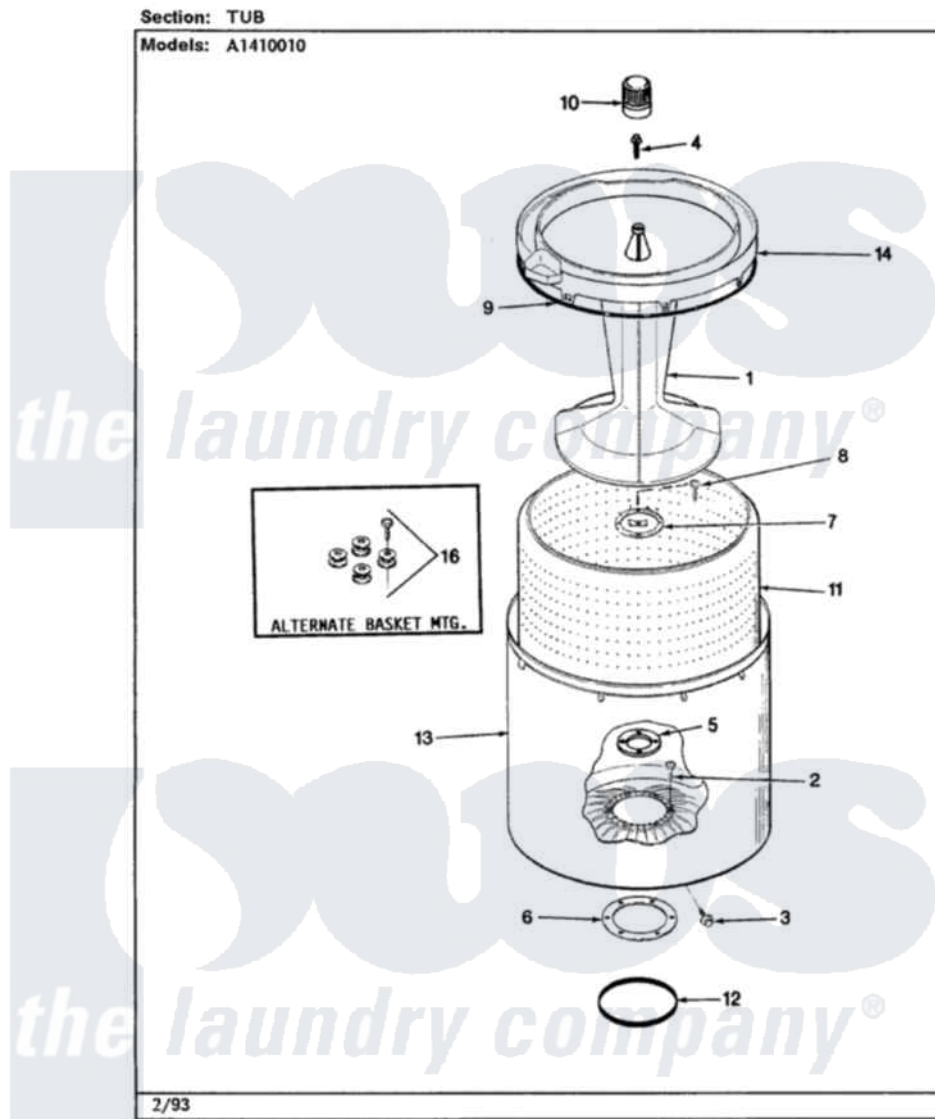

# Hoover A1410010 05 - TUB (REV. F)

Hoover [Residential Hoover A1410010 Washer Parts](#) Parts Diagram 05 - TUB (REV. F)  
Click on the part number to view part

Item	Original Part Number	Replaced By	Status	Part Description
1	35-2717	<a href="#">35-3580</a>		Agitator
2	25-7949		Not Available	RING, RETAINING (AG. SHAFT)
3	25-7953	<a href="#">22002933</a>		Screw
4	25-7948	<a href="#">W10309247</a>		Screw
5	35-2980	<a href="#">35-3685</a>		Gasket, Basket To Centerpost
6	<a href="#">35-2979</a>			Gasket, Tub/Hsg
7	<a href="#">35-3014</a>			Gasket And Reinf. Plate Assembly
8	25-7783	<a href="#">4356852</a>		Screw
9	<a href="#">35-2328</a>			Seal, Tub Top
10	<a href="#">35-2733</a>			Cap, Agitator
11	35-3016		Not Available	BASKET ASSY
12	<a href="#">35-2978</a>			Seal, Tub/Housing
13	35-2952	<a href="#">35-3700</a>		Tub Assembly
14	35-2262		Not Available	SHIELD, TUB TOP
"	35-2034		Not Available	TOP, TUB