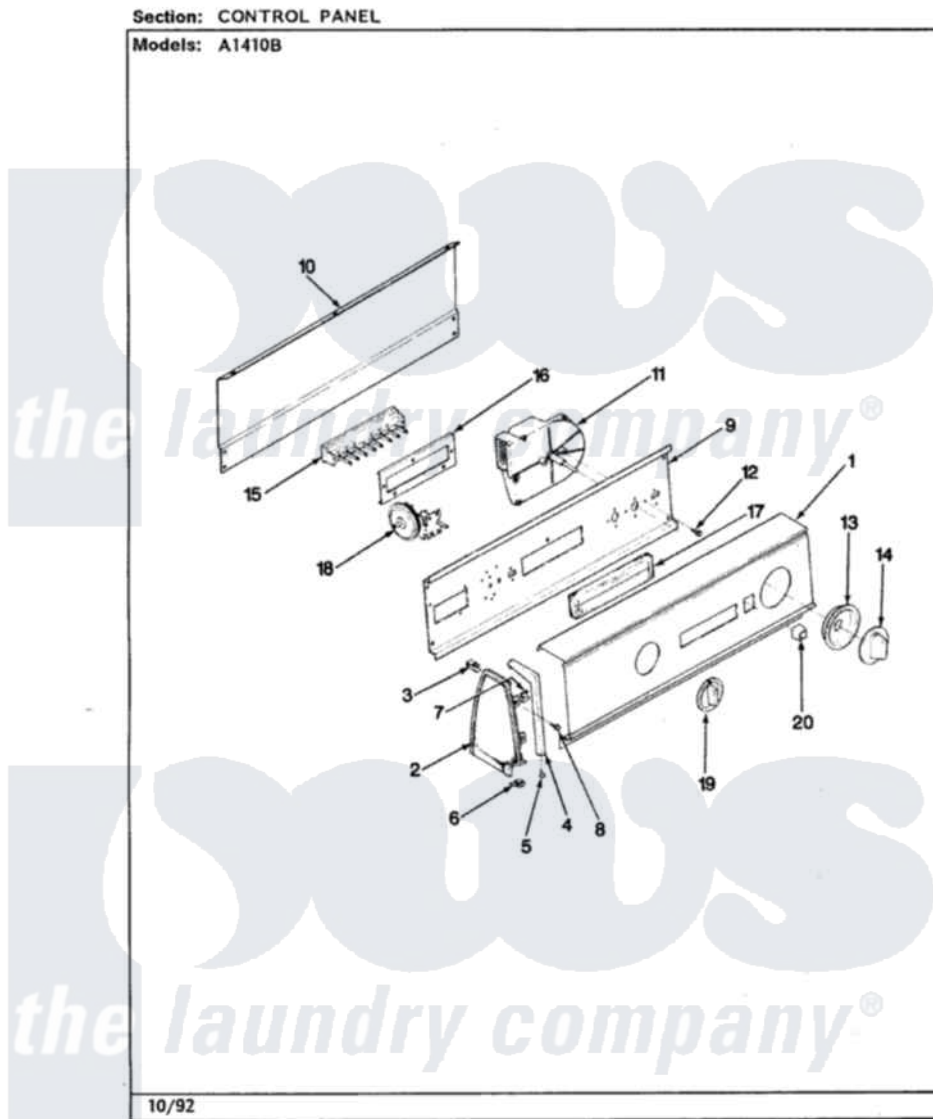

Hoover A1410B 02 - CONTROL PANEL (A1410B ORIG. REV. A)

Hoover [Residential Hoover A1410B Washer Parts](#) Parts Diagram 02 - CONTROL PANEL (A1410B ORIG. REV. A)
Click on the part number to view part

Item	Original Part Number	Replaced By	Status	Part Description
1	35-3503		Not Available	CONTROL PANEL
"	25-7649	910187		Screw
"	25-7702			Speedclip, End Cap To Control Panel
2	35-2488	21001452		Cap- End
"	35-2487	21001451		Cap- End
3	25-7435	33002917		Screw, No.10-16
4	53-0278		Not Available	TRIM, END CAP (LT)
"	53-0277		Not Available	TRIM, END CAP (RT)
5	25-7760			Screw
6	25-7851			Speedclip, End Cap To Top
"	25-7697	25-2219		Screw
"	34-9487		Not Available	PLATE, REINFORCEMENT
7	25-7702			Speedclip, End Cap To Control Panel
8	25-3092	90767		Screw, 8A X 3/8 HeX Washer Head Tapping

9	53-1677		Not Available	CONTROL SHIELD
10	35-2688	21001460		Shield, Rear
"	25-7583		Not Available	PLASTIC NUT
"	25-3457			Screw, Sems
"	25-3092	90767		Screw, 8A X 3/8 HeX Washer Head Tapping
11	35-2929		Not Available	TIMER
12	25-0205	216412		Screw, Bracket To Timer
13	35-2255	21001497		Skirt Ri
14	35-2486	12500058		Knob Ski
15	35-2836		Not Available	SWITCH P.B. 8POS
16	25-3092	90767		Screw, 8A X 3/8 HeX Washer Head Tapping
"	33-6620		Not Available	BRACKET
17	33-8540		Not Available	SWITCH PAD
18	25-3092	90767		Screw, 8A X 3/8 HeX Washer Head Tapping
"	35-3283	21001554		Switch, Water Level
19	35-2185	21001283		Knob, Selector---Piq
20	35-2588		Not Available	PUSHBUTTON - BLACK
NI	35-3504		Not Available	MANUAL, USE & CARE