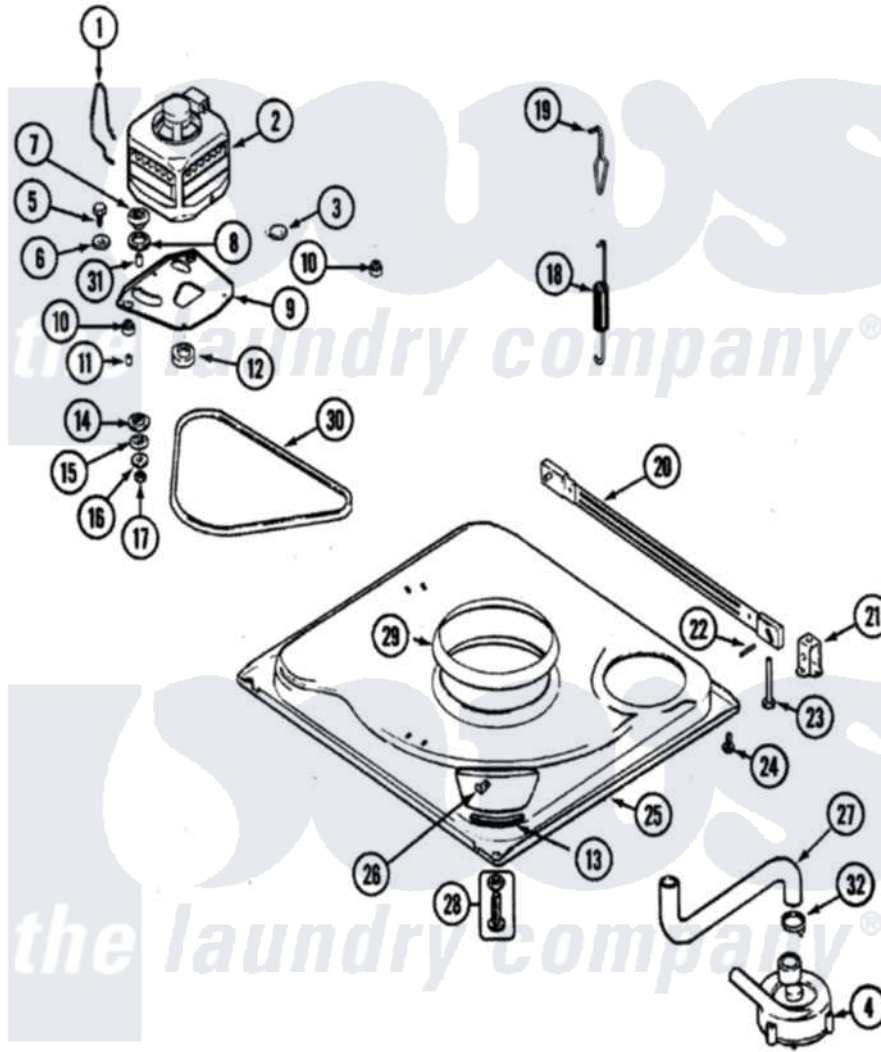

Hoover HAV1200ARW 01 - BASE

Hoover [Residential Hoover HAV1200ARW Washer Parts](#) Parts Diagram 01 - BASE
 Click on the part number to view part

Item	Original Part Number	Replaced By	Status	Part Description
1	21001110	22004376		Spring, Motor Pivot
2	21001637			Motor
3	21001486			Foot Slide, Isolator
4	21001873	35-6780		Pump-Water
"	21001732	35-6465		Pump Assem
5	25-7833	21001977		Screw
6	25-7834			Washer, Motor/Base Screw
7	33-9946			Isolator, Motor
8	35-3570			Washer, Motor Pivot
9	21001366	21001783		Plate And Screw Assembly
10	35-3646			Isolator, Motor Plate
11	25-7831			Spacer, Mounting
12	25-7117			Set Screw
"	33-1171	21001833		Pulley, Motor
13	35-2065			Pad, Motor Plate
14	35-3571			Slide, Motor Pivot

15	33-9967		Washer, Motor Isolator
16	25-7047		Washer, Flat
17	25-7325	Y707702	Locknut
18	21001598		Spring, Suspension
19	21001166		Hook, Suspension Spring
20	21001754	21001881	Bar, Stabilizer
21	35-2046		Bracket, Stabilizer
22	35-2052		Pin, Stabilizer
23	35-3020	22004469	Leg And Foot Self Stabilizing
24	25-7828	489483	Screw 10-32 X 1/2
25	21001893	12002701	Base Kit
"	21001169	12002701	Base Kit
26	25-7845		Speednut, Motor
27	35-3584	21001915	Hose, Tub To Pump
"	21001915		Hose, Tub To Pump
28	35-3507	25001119	Foot And Pad Assembly
29	21001161	21002026	Snubber
30	35-2279		Belt, Drive
31	25-7830		Spacer
32	25-6068	285655	Clamp, Hose
"	21002254	285655	Clamp, Hose