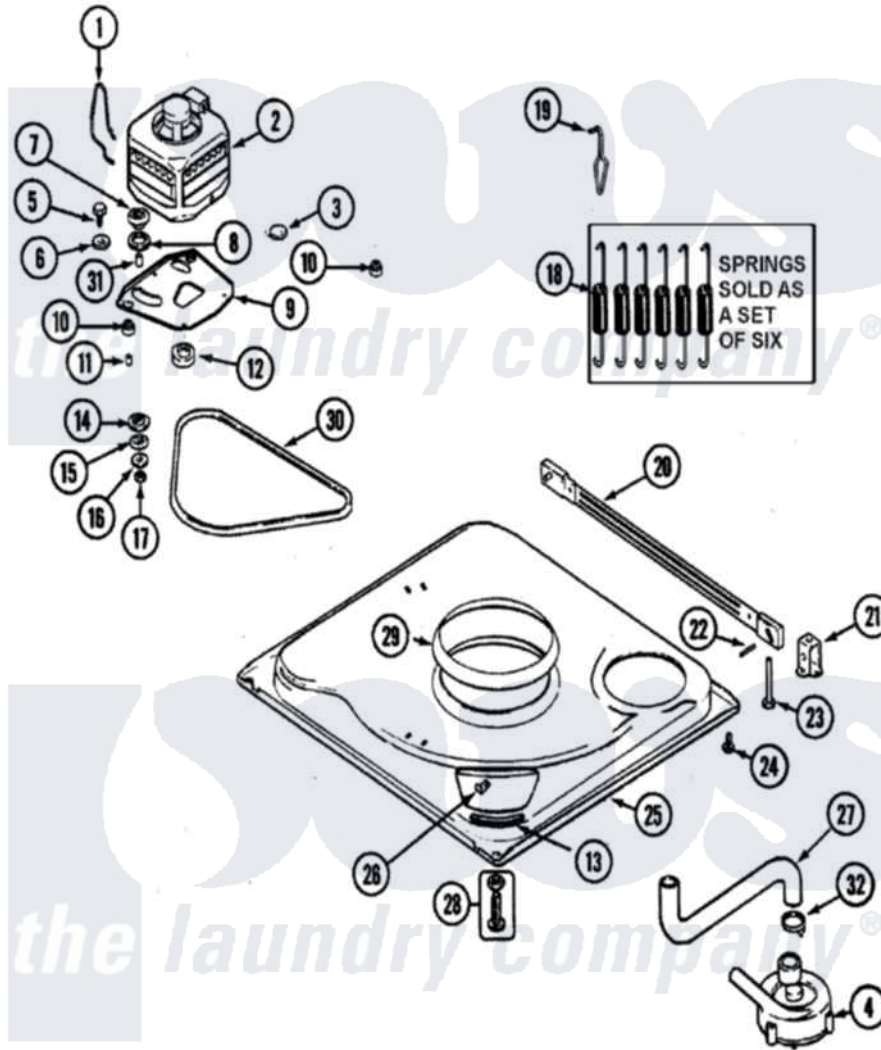

Hoover HAV1200ARW 02 - BASE (SERIES 19)

Hoover [Residential Hoover HAV1200ARW Washer Parts](#) Parts Diagram 02 - BASE (SERIES 19)
 Click on the part number to view part

Item	Original Part Number	Replaced By	Status	Part Description
1	21001110	22004376		Spring, Motor Pivot
2	21001637			Motor
"	22004283			Motor, Export 230V 50/60 Hz
3	21001486			Foot Slide, Isolator
4	21001873	35-6780		Pump-Water
"	21002219	35-6780		Pump-Water
5	25-7833	21001977		Screw
6	25-7834			Washer, Motor/Base Screw
7	33-9946			Isolator, Motor
8	35-3570			Washer, Motor Pivot
9	21001783			Plate And Screw Assembly
10	35-3646			Isolator, Motor Plate
11	25-7831			Spacer, Mounting
12	21001833			Pulley, Motor
13	35-2065			Pad, Motor Plate
14	35-3571			Slide, Motor Pivot

15	33-9967		Washer, Motor Isolator
16	25-7047		Washer, Flat
17	25-7325	Y707702	Locknut
18	12002102	12002773	Spring
"	21002065	12002773	Spring
19	21001166		Hook, Suspension Spring
20	21001754	21001881	Bar, Stabilizer
21	35-2046		Bracket, Stabilizer
22	35-2052		Pin, Stabilizer
23	35-3020	22004469	Leg And Foot Self Stabalizing
24	25-7828	489483	Screw 10-32 X 1/2
25	21001893	12002701	Base Kit
26	25-7845		Speednut, Motor
27	21001915		Hose, Tub To Pump
28	35-3507	25001119	Foot And Pad Assembly
29	21002026		Snubber
"	21001161	21002026	Snubber
30	35-2279		Belt, Drive
31	25-7830		Spacer
32	21002254	285655	Clamp, Hose
"	25-6068	285655	Clamp, Hose