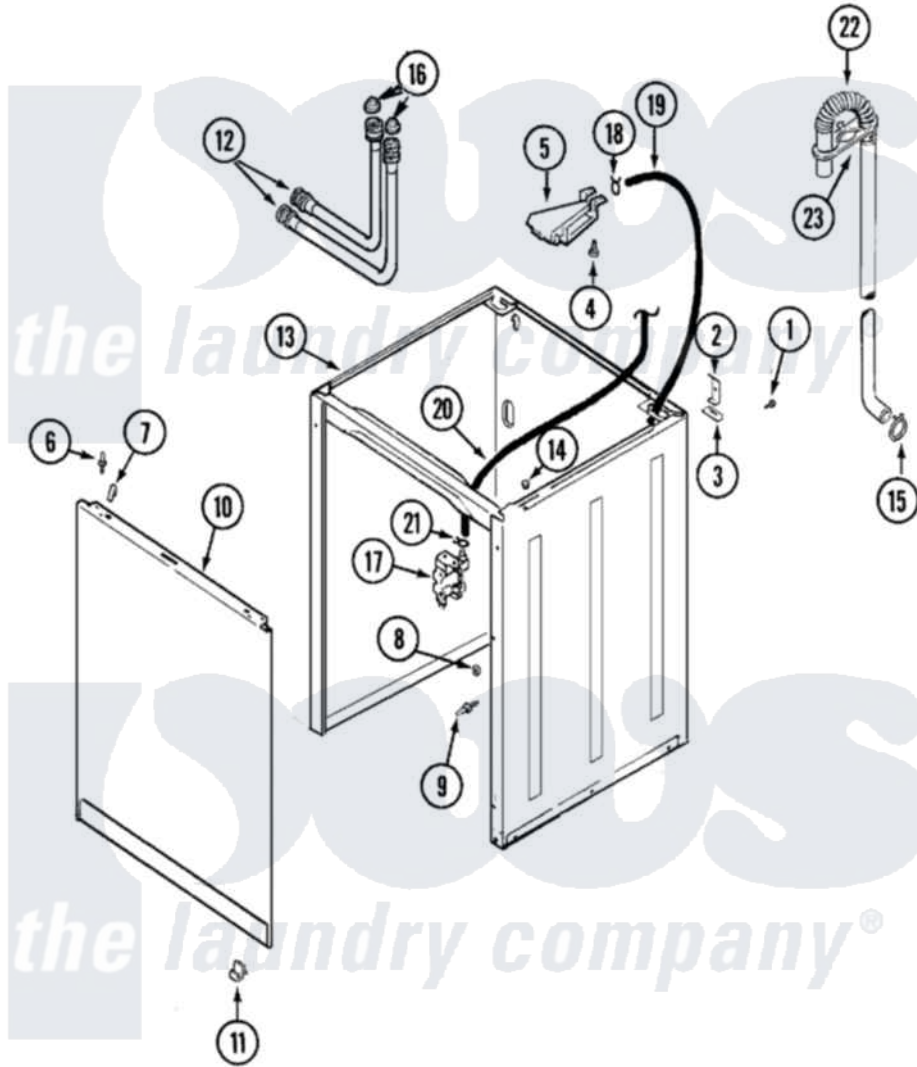

Hoover HAV1200ARW 03 - CABINET

Hoover [Residential Hoover HAV1200ARW Washer Parts](#) Parts Diagram 03 - CABINET
 Click on the part number to view part

Item	Original Part Number	Replaced By	Status	Part Description
1	25-7732	681414		Screw, 10AB X 1/2
2	35-2846			Hinge, Cabinet Top
3	35-4128			Pad, Hinge
4	25-3092	90767		Screw, 8A X 3/8 HeX Washer Head Tapping
5	21001760			Flume Assembly / Water Diverter
"	12002749			Hose, Flume Kit
6	53-0643			Pin, Locator
7	25-7220			Clip, Cabinet Top
8	Y311426	3400029		Nut, Adapter Plate
9	53-0200			Sleeve, Locator Pin
"	53-0643			Pin, Locator
10	35-2084			Panel, Front
"	21002011			Pad, Cabinet
"	21001281			Damper, Sound Pad
11	53-0120			Clip, Front Panel

12	33-7046	89503	Hose-Inlet
"	33-7891	89503	Hose-Inlet
13	35-2106	21001871	Cabinet
14	33-2653		Bumper, Cabinet
15	25-7080	285655	Clamp, Hose
16	33-4264N		Strainer And Washer Kit
17	22001196		Valve, Water
18	25-7867	596669	Clamp, Manifold
19	12002749		Hose, Flume Kit
"	35-2378	12002749	Hose, Flume Kit
20	21001749	21001748	Hose, Pressure Switch
21	25-7796	596669	Clamp, Manifold
22	21001513	21001872	Hose, Drain
23	22002701	22003814	Retainer, Drain Hose
24	35-1007		Strain Relief
"	21001644		Assembly, Lead And Sleeve