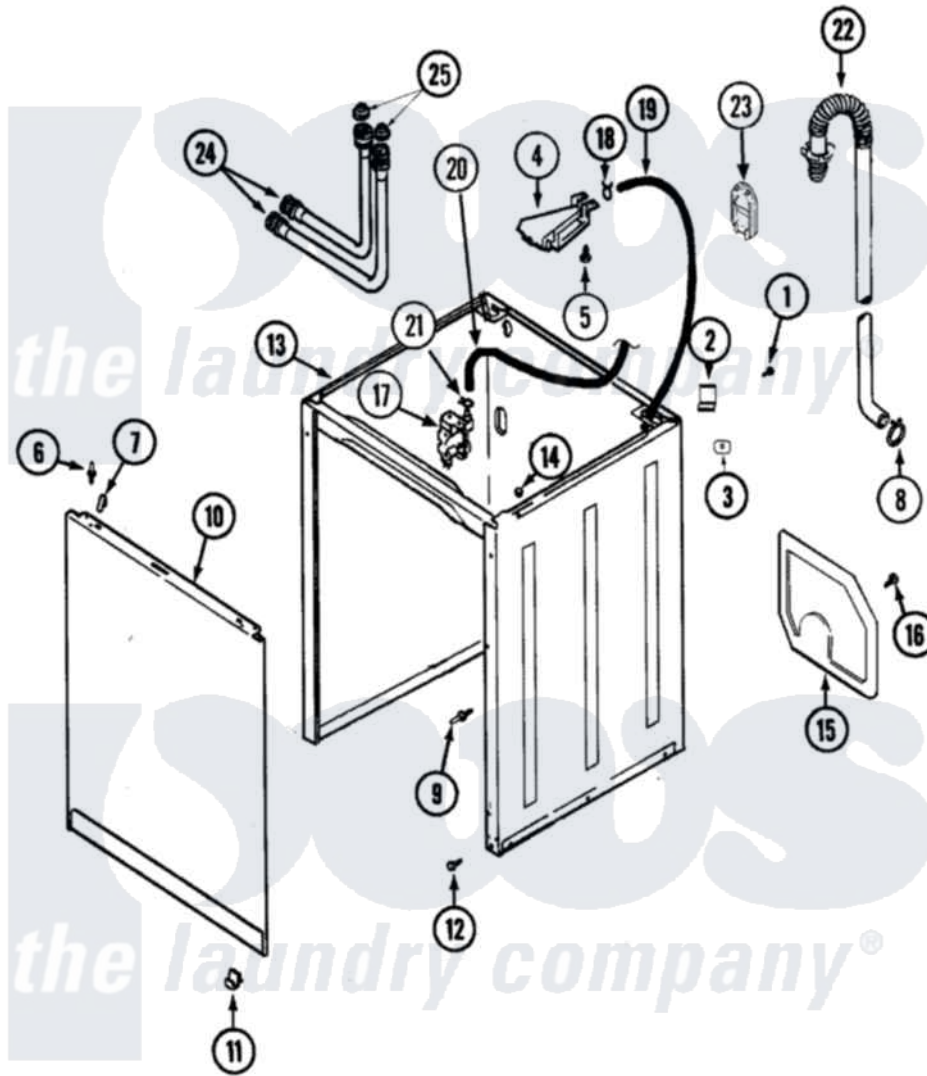

Hoover HAV1200ARW 04 - CABINET (SERIES 16)

Hoover [Residential Hoover HAV1200ARW Washer Parts](#) Parts Diagram 04 - CABINET (SERIES 16)
 Click on the part number to view part

Item	Original Part Number	Replaced By	Status	Part Description
1	25-7893			Screw
2	35-2846			Hinge, Cabinet Top
3	35-4128			Pad, Hinge
4	12002749			Hose, Flume Kit
"	21001760			Flume Assembly / Water Diverter
5	25-3092	90767		Screw, 8A X 3/8 HeX Washer Head Tapping
6	25-0224	3400029		Nut, Adapter Plate
"	53-0643			Pin, Locator
"	53-0200			Sleeve, Locator Pin
7	25-7220			Clip, Cabinet Top
8	21001875	285655		Clamp, Hose
9	21001829			Post, Locating
10	21001281			Damper, Sound Pad
"	35-2084			Panel, Front
"	21002011			Pad, Cabinet

11	25-7732	681414	Screw, 10AB X 1/2
"	53-0120		Clip, Front Panel
12	35-4129		Bumper, Cabinet
13	21001871		Cabinet
14	33-2653		Bumper, Cabinet
15	21001876		Shield, Rear
16	25-7732	681414	Screw, 10AB X 1/2
17	21001492		Cover, Mixing Valve
"	22001196		Valve, Water
"	22001196		Valve, Water
18	25-7867	596669	Clamp, Manifold
19	35-2378	12002749	Hose, Flume Kit
20	21001749	21001748	Hose, Pressure Switch
21	25-7796	596669	Clamp, Manifold
22	21001872		Hose, Drain
23	21001874		Outlet, Drain Hose
24	33-7046	89503	Hose-Inlet
"	33-7891	89503	Hose-Inlet
25	33-4264N		Strainer And Washer Kit