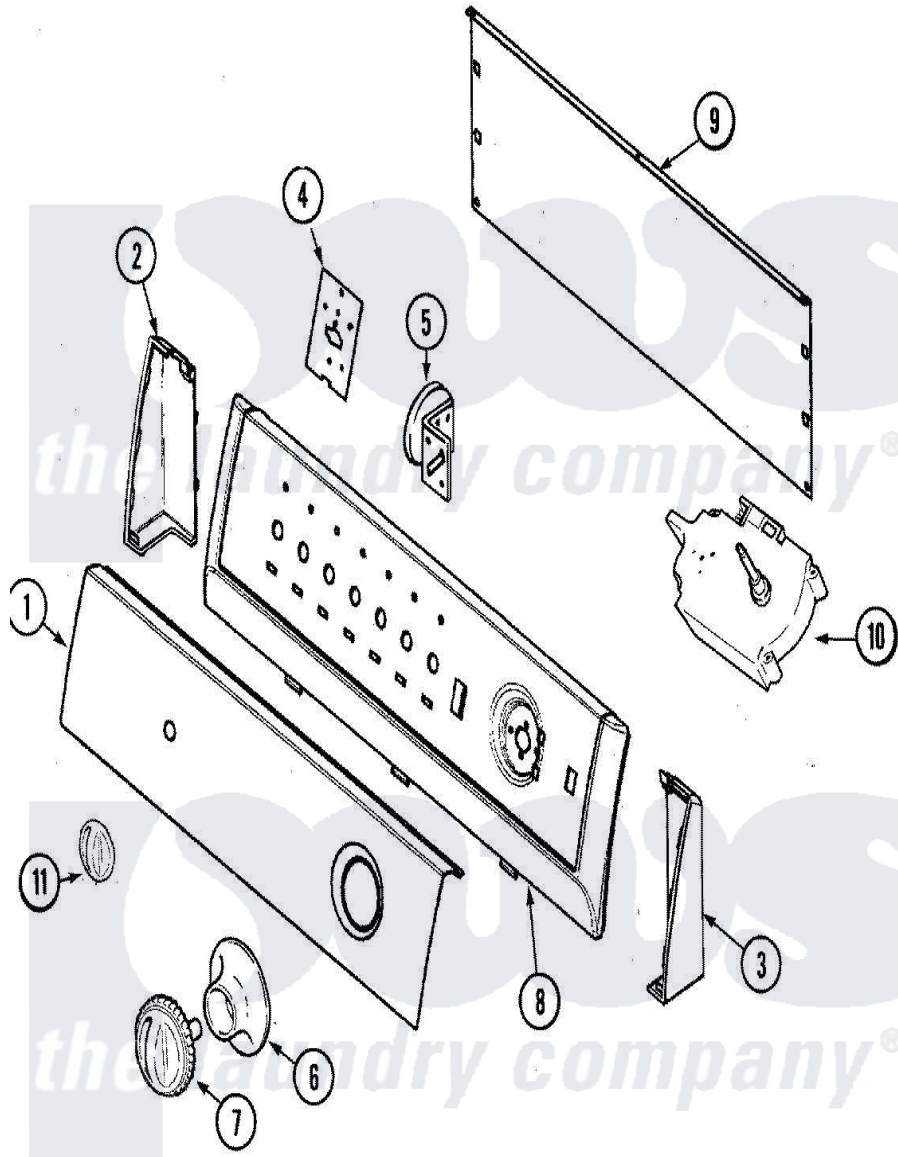

Hoover HAV1200ARW 05 - CONTROL PANEL

Hoover [Residential Hoover HAV1200ARW Washer Parts](#) Parts Diagram 05 - CONTROL PANEL
 Click on the part number to view part

Item	Original Part Number	Replaced By	Status	Part Description
1	21001657			Panel, Control / Facia
"	21002164			Facia
2	21001629	21001546		Endcap, Panel
"	25-3092	90767		Screw, 8A X 3/8 HeX Washer Head Tapping
3	21001636	21001547		Endcap, Panel
"	25-3092	90767		Screw, 8A X 3/8 HeX Washer Head Tapping
4	21002077			Shield, Control-1 Hole/Console
"	21001517			Shield, Control
5	21001741			Switch, Pressure
"	25-3092	90767		Screw, 8A X 3/8 HeX Washer Head Tapping
"	21001882			Switch, Pressure
"	Y2201474			Switch, Pressure
6	21001520			Skirt, Timer Knob
7	21001526			Knob, Timer

8	21001635	21001552	Frame , Control Panel
"	21001635	21001552	Frame , Control Panel
9	25-3092	90767	Screw, 8A X 3/8 HeX Washer Head Tapping
"	25-7853	25-7933	Ring, Retaining
"	21001527		Shield, Rear
10	25-3092	90767	Screw, 8A X 3/8 HeX Washer Head Tapping
"	21001698		Timer
11	21001544		Knob, Selector