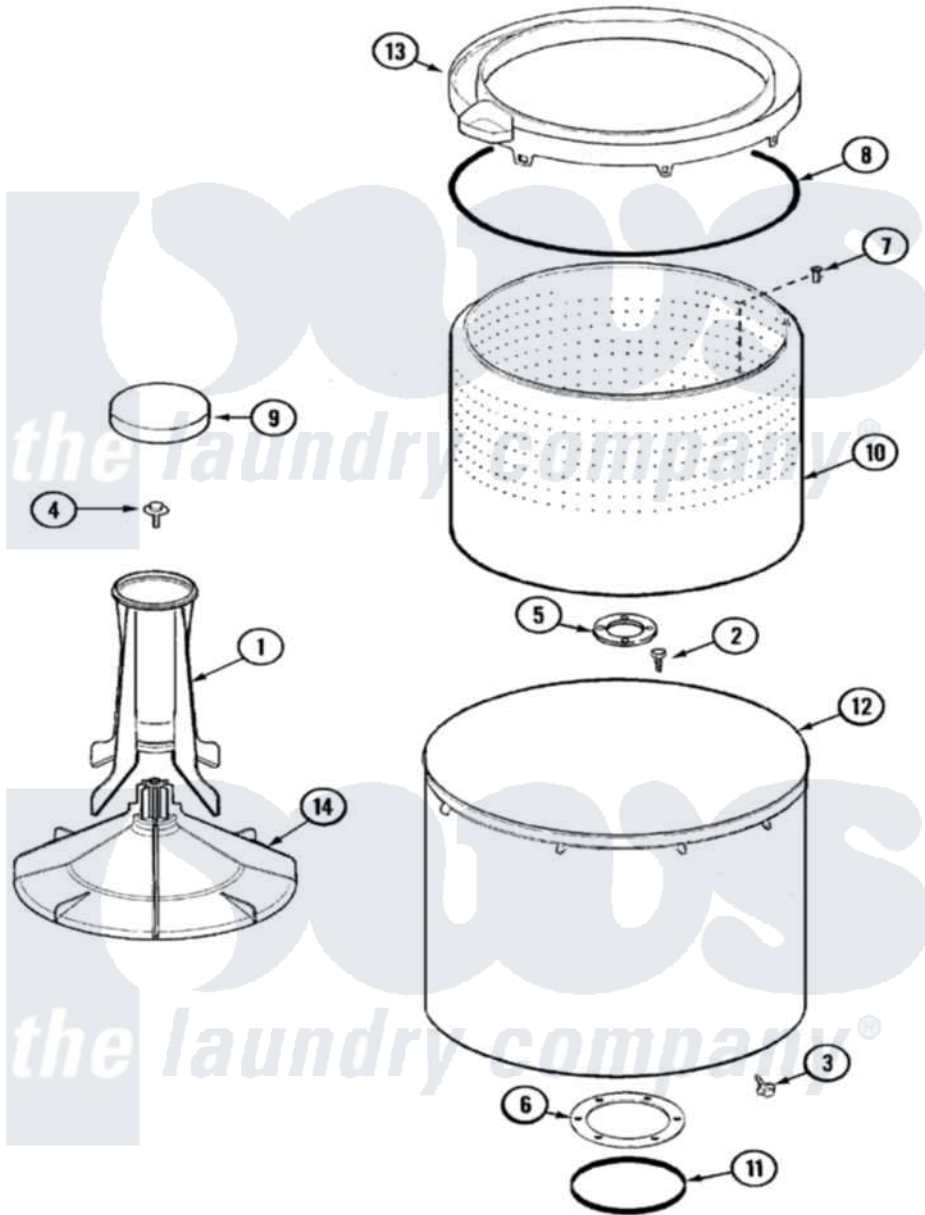

Hoover HAV1200AWA 07 - TUB

Hoover [Residential Hoover HAV1200AWA Washer Parts](#) Parts Diagram 07 - TUB
 Click on the part number to view part

Item	Original Part Number	Replaced By	Status	Part Description
1	21001521			Top, Agitator
2	21001510	22002947		Bolt, Tub
3	25-7953	22002933		Screw
4	25-8004	W10309247		Screw
5	35-3685			Gasket, Basket To Centerpost
6	35-3686			Gasket, Tub To Housing
7	25-7967	3400504		Screw
8	35-2328			Seal, Tub Top
9	21001528			CAP, AGITATOR
10	21001529			Basket Assembly
11	35-2978			Seal, Tub/Housing
12	35-3700			Tub Assembly
13	21001531		Not Available	TOP, TUB (PLASTIC)
14	21001530			Base, Agitator