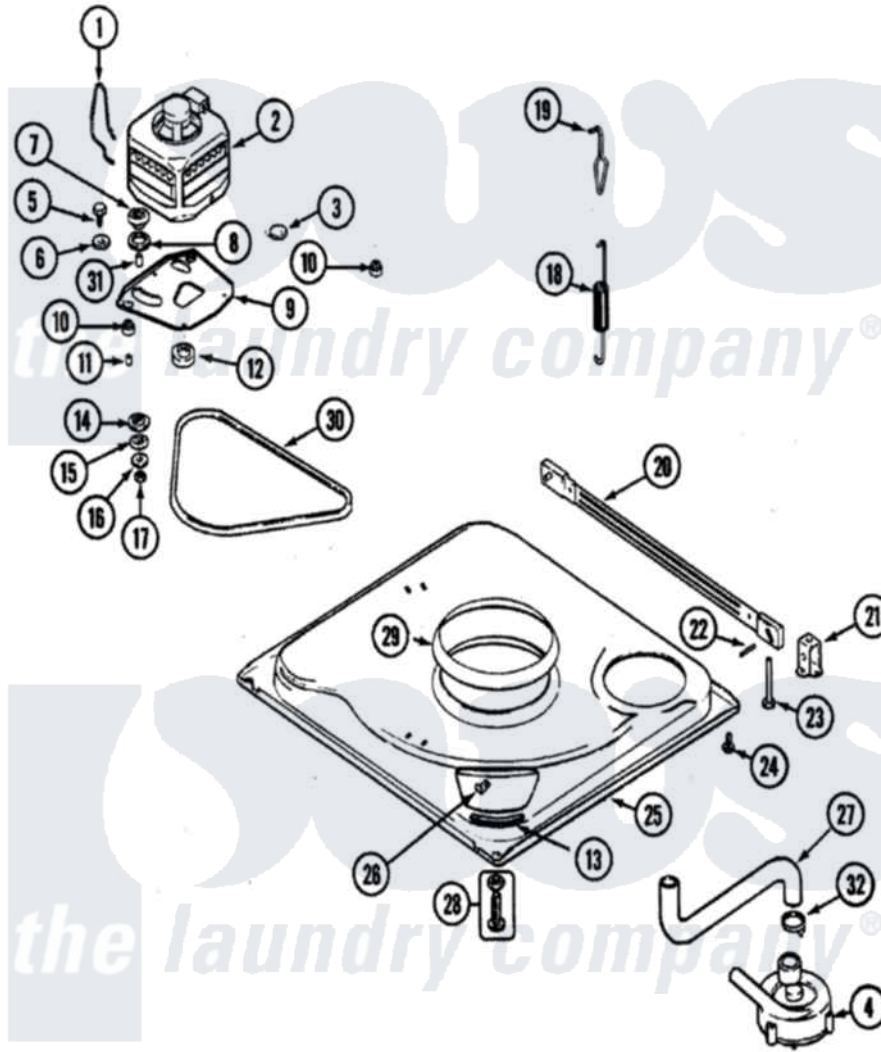

Hoover HAV1200AWQ 01 - BASE

Hoover [Residential Hoover HAV1200AWQ Washer Parts](#) Parts Diagram 01 - BASE
 Click on the part number to view part

Item	Original Part Number	Replaced By	Status	Part Description
1	21001110	22004376		Spring, Motor Pivot
2	21001632			Motor
3	21001486			Foot Slide, Isolator
4	21001873	35-6780		Pump-Water
"	21001732	35-6465		Pump Assem
5	25-7833	21001977		Screw
6	25-7834			Washer, Motor/Base Screw
7	33-9946			Isolator, Motor
8	35-3570			Washer, Motor Pivot
9	21001366	21001783		Plate And Screw Assembly
10	35-3646			Isolator, Motor Plate
11	25-7831			Spacer, Mounting
12	25-7117			Set Screw
"	21001475	W10143344		Pulley
13	35-2065			Pad, Motor Plate
14	35-3571			Slide, Motor Pivot

15	33-9967		Washer, Motor Isolator
16	25-7047		Washer, Flat
17	25-7325	Y707702	Locknut
18	21001598		Spring, Suspension
19	21001166		Hook, Suspension Spring
20	21001754	21001881	Bar, Stabilizer
21	35-2046		Bracket, Stabilizer
22	35-2052		Pin, Stabilizer
23	35-3020	22004469	Leg And Foot Self Stabilizing
24	25-7828	489483	Screw 10-32 X 1/2
25	21001169	12002701	Base Kit
"	21001893	12002701	Base Kit
26	25-7845		Speednut, Motor
27	21001915		Hose, Tub To Pump
"	35-3584	21001915	Hose, Tub To Pump
28	35-3507	25001119	Foot And Pad Assembly
29	21001161	21002026	Snubber
30	21352320		Belt, Drive
31	25-7830		Spacer
32	21002254	285655	Clamp, Hose
"	25-6068	285655	Clamp, Hose