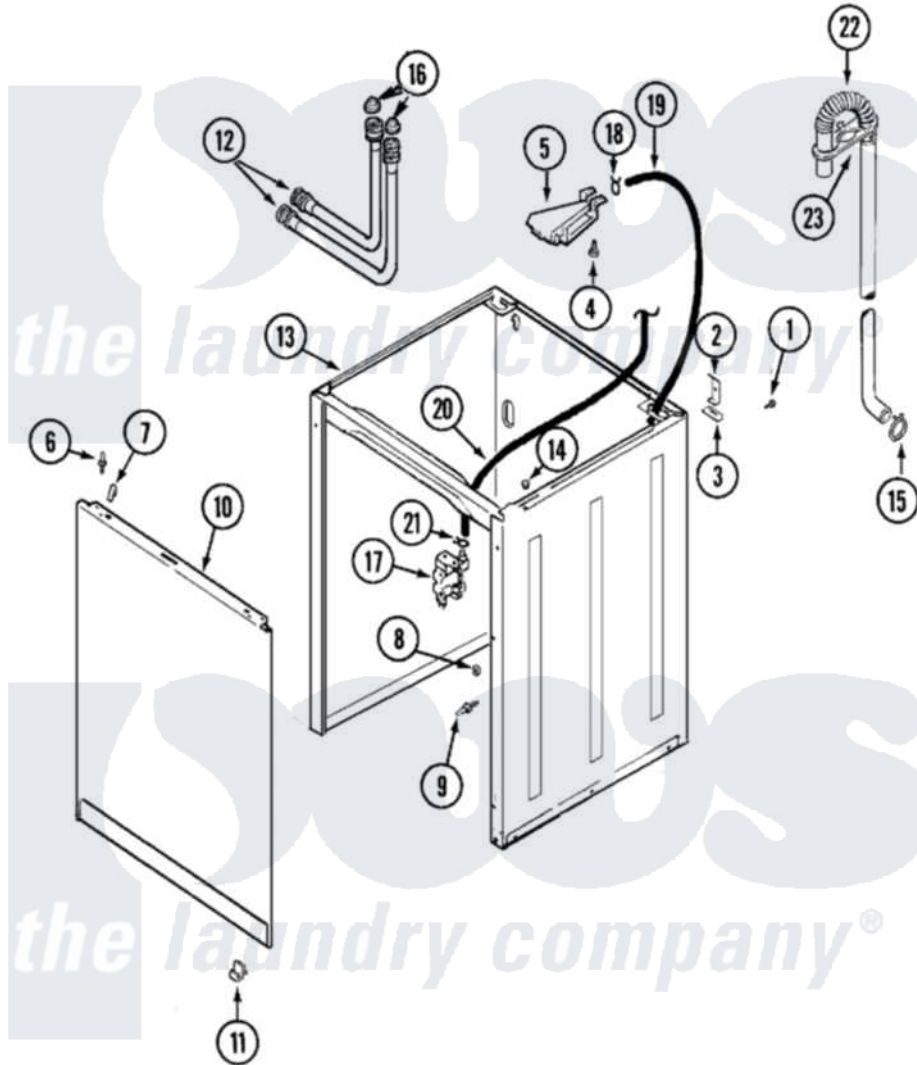

Hoover HAV1200AWQ 02 - CABINET

Hoover [Residential Hoover HAV1200AWQ Washer Parts](#) Parts Diagram 02 - CABINET
 Click on the part number to view part

Item	Original Part Number	Replaced By	Status	Part Description
1	25-7732	681414		Screw, 10AB X 1/2
2	35-2846			Hinge, Cabinet Top
3	35-4128			Pad, Hinge
4	25-3092	90767		Screw, 8A X 3/8 HeX Washer Head Tapping
5	21001760			Flume Assembly / Water Diverter
6	53-0643			Pin, Locator
7	25-7220			Clip, Cabinet Top
8	Y311426	3400029		Nut, Adapter Plate
9	53-0200			Sleeve, Locator Pin
"	53-0643			Pin, Locator
10	21001781			Panel, Front
"	21002011			Pad, Cabinet
"	21001281			Damper, Sound Pad
11	53-0120			Clip, Front Panel
12	33-7891	89503		Hose-Inlet

"	33-7046	89503	Hose-Inlet
13	21001780	21001877	Cabinet
14	33-2653		Bumper, Cabinet
15	25-7080	285655	Clamp, Hose
16	33-4264N		Strainer And Washer Kit
17	35-2374N		Valve, Water
"	21001747	21001932	Valve, Water Inlet
18	25-7867	596669	Clamp, Manifold
19	12002749		Hose, Flume Kit
"	35-2378	12002749	Hose, Flume Kit
20	21001749	21001748	Hose, Pressure Switch
21	25-7796	596669	Clamp, Manifold
22	21001513	21001872	Hose, Drain
23	22002701	22003814	Retainer, Drain Hose