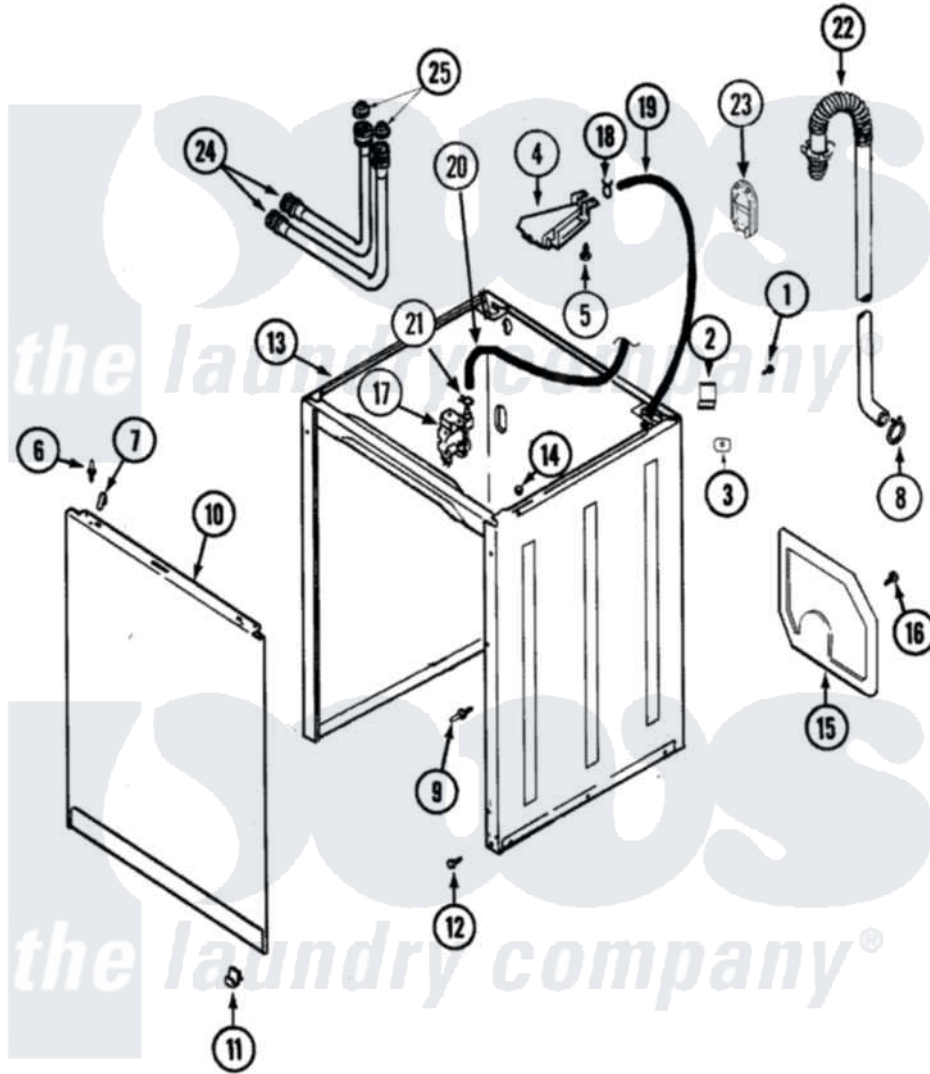

# Hoover HAV1200AWQ 03 - CABINET (SERIES 16)

Hoover [Residential Hoover HAV1200AWQ Washer Parts](#) Parts Diagram 03 - CABINET (SERIES 16)  
 Click on the part number to view part

Item	Original Part Number	Replaced By	Status	Part Description
1	<a href="#">25-7893</a>			Screw
2	<a href="#">35-2846</a>			Hinge, Cabinet Top
3	<a href="#">35-4128</a>			Pad, Hinge
4	<a href="#">21001760</a>			Flume Assembly / Water Diverter
5	25-3092	<a href="#">90767</a>		Screw, 8A X 3/8 HeX Washer Head Tapping
6	25-0224	<a href="#">3400029</a>		Nut, Adapter Plate
"	<a href="#">53-0643</a>			Pin, Locator
"	<a href="#">53-0200</a>			Sleeve, Locator Pin
7	<a href="#">25-7220</a>			Clip, Cabinet Top
8	21001875	<a href="#">285655</a>		Clamp, Hose
9	<a href="#">21001829</a>			Post, Locating
10	<a href="#">21001781</a>			Panel, Front
"	<a href="#">21002011</a>			Pad, Cabinet
"	<a href="#">21001281</a>			Damper, Sound Pad
11	<a href="#">53-0120</a>			Clip, Front Panel

"	25-7732	<a href="#">681414</a>	Screw, 10AB X 1/2
12	<a href="#">35-4129</a>		Bumper, Cabinet
13	<a href="#">21001877</a>		Cabinet
14	<a href="#">33-2653</a>		Bumper, Cabinet
15	<a href="#">21001876</a>		Shield, Rear
16	25-7732	<a href="#">681414</a>	Screw, 10AB X 1/2
17	21001747	<a href="#">21001932</a>	Valve, Water Inlet
18	25-7867	<a href="#">596669</a>	Clamp, Manifold
19	35-2378	<a href="#">12002749</a>	Hose, Flume Kit
20	21001749	<a href="#">21001748</a>	Hose, Pressure Switch
21	25-7796	<a href="#">596669</a>	Clamp, Manifold
22	<a href="#">21001872</a>		Hose, Drain
23	<a href="#">21001874</a>		Outlet, Drain Hose
24	33-7046	<a href="#">89503</a>	Hose-Inlet
"	33-7891	<a href="#">89503</a>	Hose-Inlet
25	<a href="#">33-4264N</a>		Strainer And Washer Kit