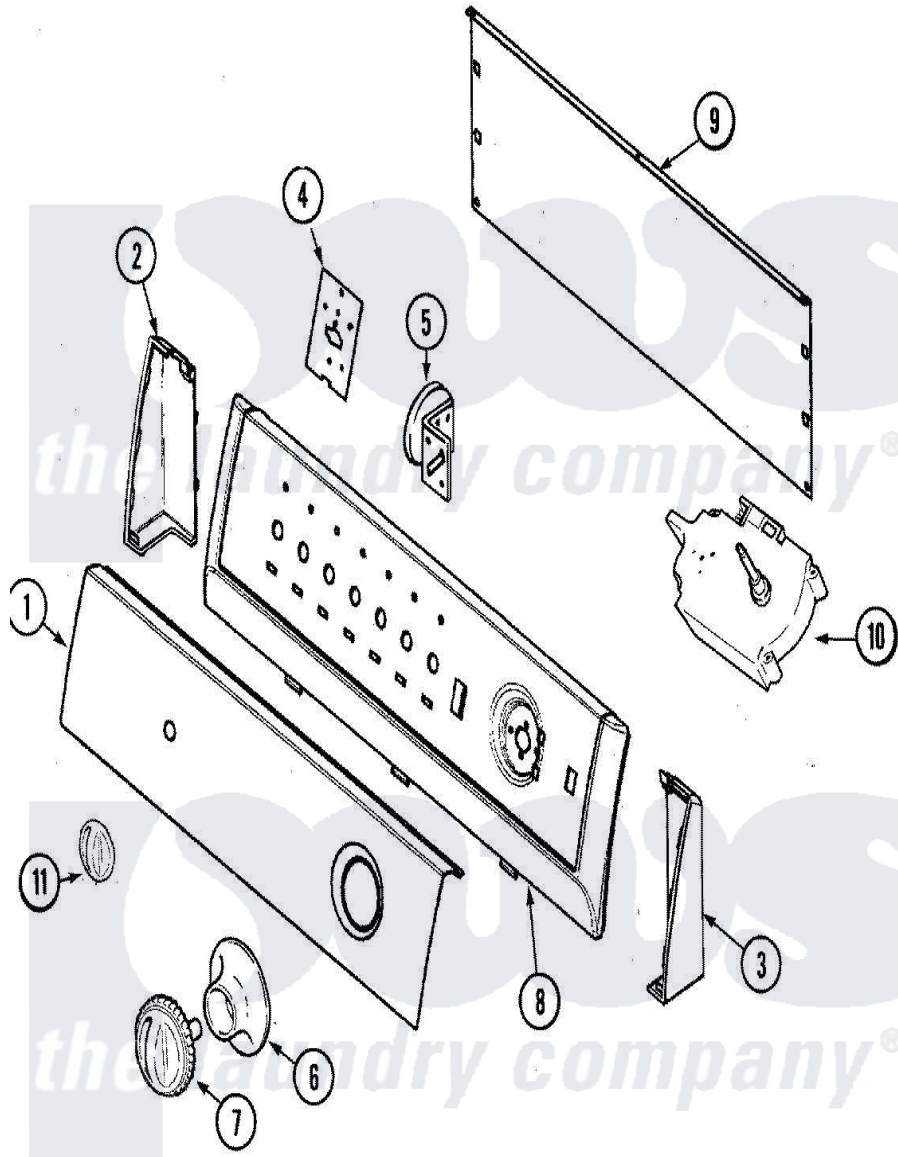

Hoover HAV1200AWQ 04 - CONTROL PANEL

Hoover [Residential Hoover HAV1200AWQ Washer Parts](#) Parts Diagram 04 - CONTROL PANEL
 Click on the part number to view part

| Item | Original Part Number | Replaced By | Status | Part Description |
|------|--------------------------|-----------------------|--------|---|
| 1 | 21001782 | | | Panel, Control |
| " | 21002164 | | | Facia |
| 2 | 21001769 | | | Endcap, Panel |
| " | 25-3092 | 90767 | | Screw, 8A X 3/8 HeX Washer Head Tapping |
| 3 | 21001768 | | | Endcap, Panel |
| " | 25-3092 | 90767 | | Screw, 8A X 3/8 HeX Washer Head Tapping |
| 4 | 21002077 | | | Shield, Control-1 Hole/Console |
| " | 21001517 | | | Shield, Control |
| 5 | Y2201474 | | | Switch, Pressure |
| " | 21001882 | | | Switch, Pressure |
| " | 21001741 | | | Switch, Pressure |
| " | 25-3092 | 90767 | | Screw, 8A X 3/8 HeX Washer Head Tapping |
| 6 | 21001771 | | | Skirt, Timer Knob |
| 7 | 21001770 | | | Knob, Timer |

| | | | |
|----|--------------------------|--------------------------|---|
| 8 | 21001767 | | Frame |
| " | 21001635 | 21001552 | Frame , Control Panel |
| 9 | 25-3092 | 90767 | Screw, 8A X 3/8 HeX Washer Head Tapping |
| " | 25-7853 | 25-7933 | Ring, Retaining |
| " | 21001527 | | Shield, Rear |
| 10 | 25-3092 | 90767 | Screw, 8A X 3/8 HeX Washer Head Tapping |
| " | 21001545 | | Timer |
| 11 | 21001772 | | Knob, Selector |