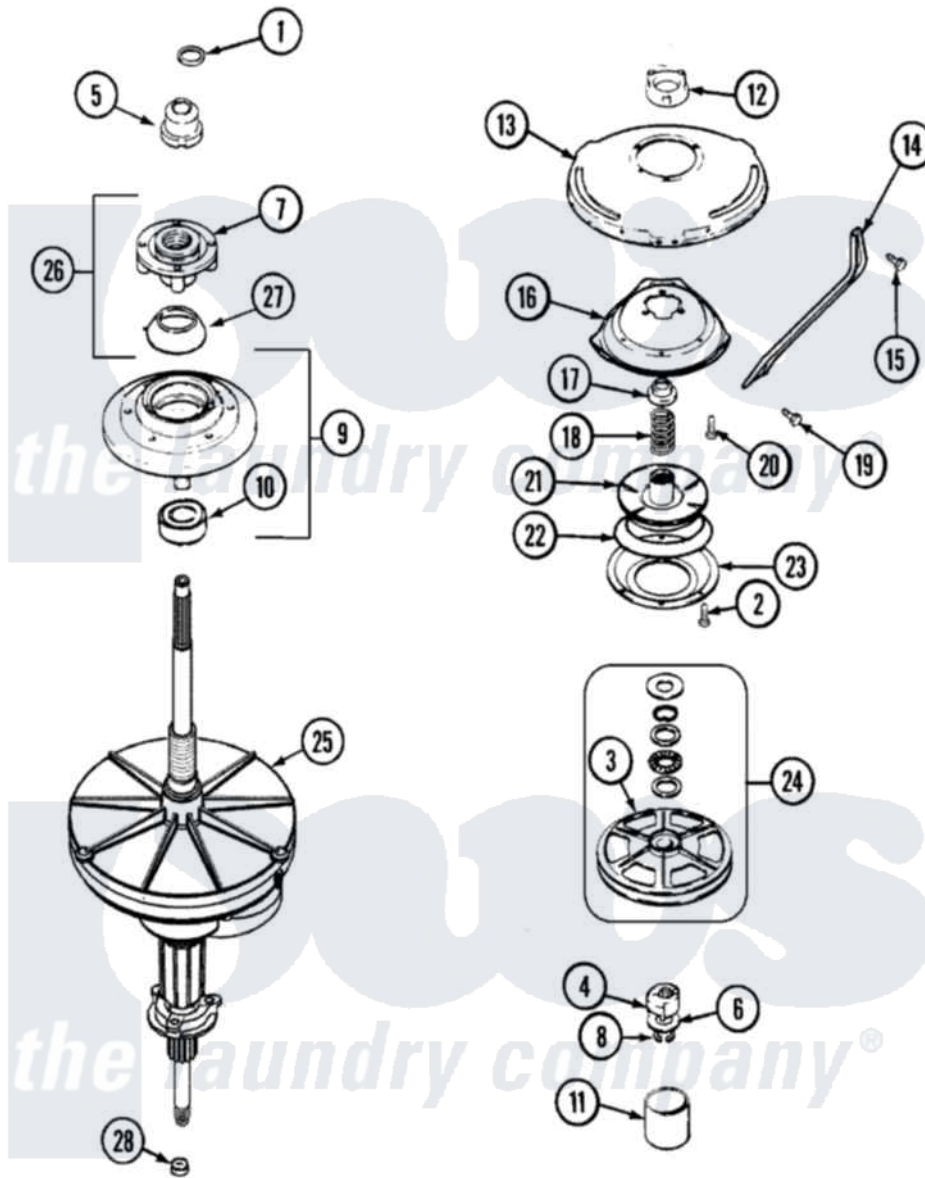

Hoover HAV1200AWQ 07 - TRANSMISSION

Hoover [Residential Hoover HAV1200AWQ Washer Parts](#) Parts Diagram 07 - TRANSMISSION
 Click on the part number to view part

Item	Original Part Number	Replaced By	Status	Part Description
1	25-7941			"O" Ring, Agr Drive Shaft
2	21001065			Screw, No.10-24 x .50 Hxnibhd
3	12001797	12002213		Thrust Bearing Kit
4	LA-2007	12002213		Thrust Bearing Kit
5	21001533	35-5655-1		Seal
6	35-2132			Washer, 1.25ODX.530IDX.032
"	35-2082			Washer, 1.25ODX.530IDX.062
7	21001515	12001598		Tub Seal Assembly--W
8	25-7854			Ring, Retaining
9	21001508	12001561		Bearing And Seal Housing Assembly
10	35-2205			Bearing, Spin
11	W10124350		Not Available	NOT REQUIRED PART OR SEE NOTE KITTED WITH PULLEY ITEM No.3
12	12001562			Bearing Assembly
"	35-2205			Bearing, Spin

13	21001518		Support, Tub
14	21001532		Brace, Tub
15	25-7930	21001858	Screw 5/16-18 x 1/2
16	21001163		Housing, Suspension
17	35-2017		Retainer, Brake Spring
18	21001647	21001910	Spring, Brake
19	25-7930	21001858	Screw 5/16-18 x 1/2
20	21001509		Screw, High Performance Plastic
21	35-2948	35-6714	Brake Roto
22	21001161	21002026	Snubber
23	21001761	35-6918	Stator, Brake
24	12500036	12002213	Thrust Bearing Kit
25	21001536	35-6615	Ht TranS S
26	12001598		Tub Seal Assembly--W
27	207843		Lip Seal Repair Kit
28	35-2974		Tub Seal/Hub Assembly