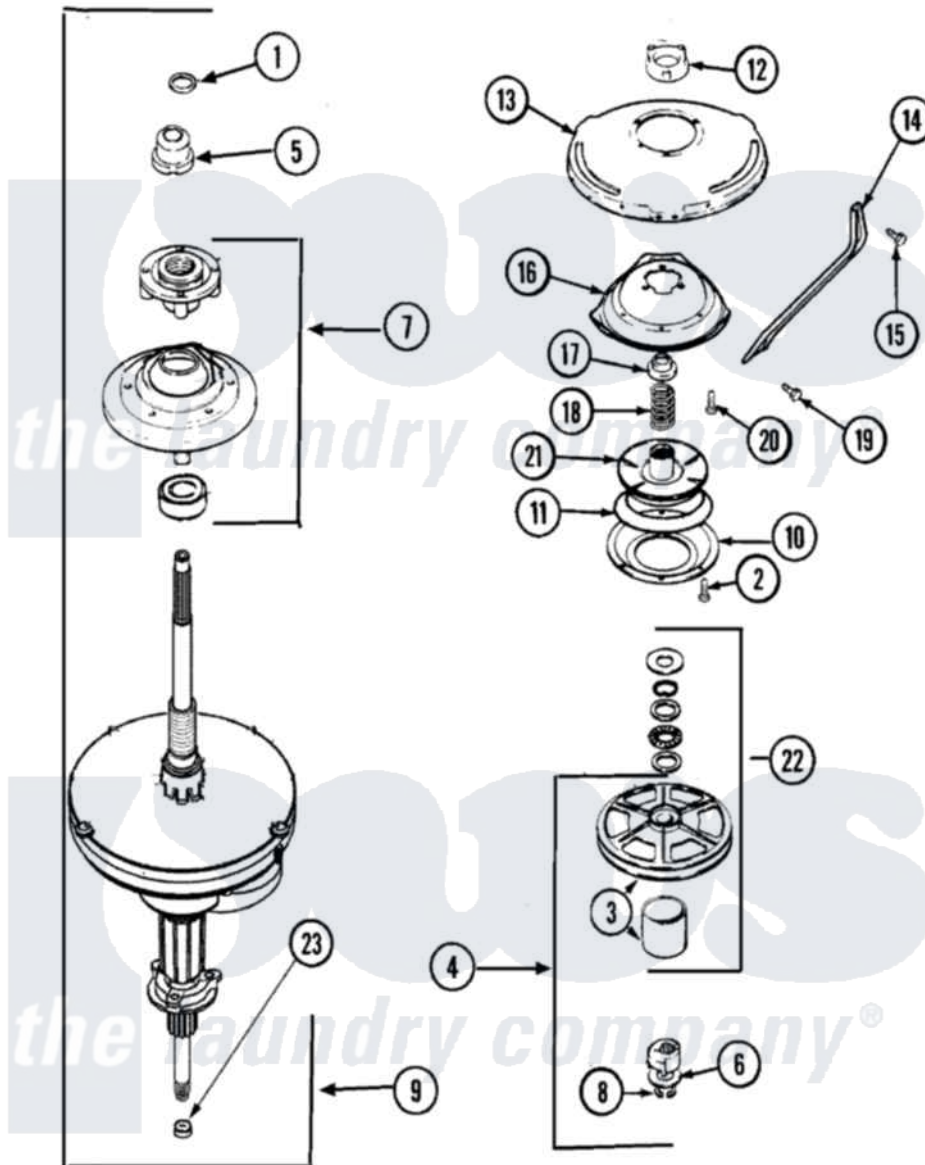

Hoover HAV1200AWQ 08 - TRANSMISSION (SERIES 17)

Hoover [Residential Hoover HAV1200AWQ Washer Parts](#) Parts Diagram 08 - TRANSMISSION (SERIES 17)
 Click on the part number to view part

Item	Original Part Number	Replaced By	Status	Part Description
1	25-7941			"O" Ring, Agr Drive Shaft
2	21001065			Screw, No.10-24 x .50 Hxnibhd
3	12001797	12002213		Thrust Bearing Kit
4	LA-2007	12002213		Thrust Bearing Kit
5	21001533	35-5655-1		Seal
6	35-2132			Washer, 1.25ODX.530IDX.032
"	35-2082			Washer, 1.25ODX.530IDX.062
7	21001868	W10219156		Tub Seal
8	25-7854			Ring, Retaining
9	21001867	35-6615		Ht TranS S
10	35-2018	35-6918		Stator, Brake
11	21001161	21002026		Snubber
12	21001511	12001562		Bearing Assembly
"	35-2205			Bearing, Spin
13	21001518			Support, Tub
14	21001532			Brace, Tub

15	21001858		Screw 5/16-18 x 1/2
16	21001163		Housing, Suspension
17	35-2017		Retainer, Brake Spring
18	21001647	21001910	Spring, Brake
19	25-7930	21001858	Screw 5/16-18 x 1/2
20	21001509		Screw, High Performance Plastic
21	35-2948	35-6714	Brake Roto
22	12500036	12002213	Thrust Bearing Kit
23	35-2010	207843	Lip Seal Repair Kit