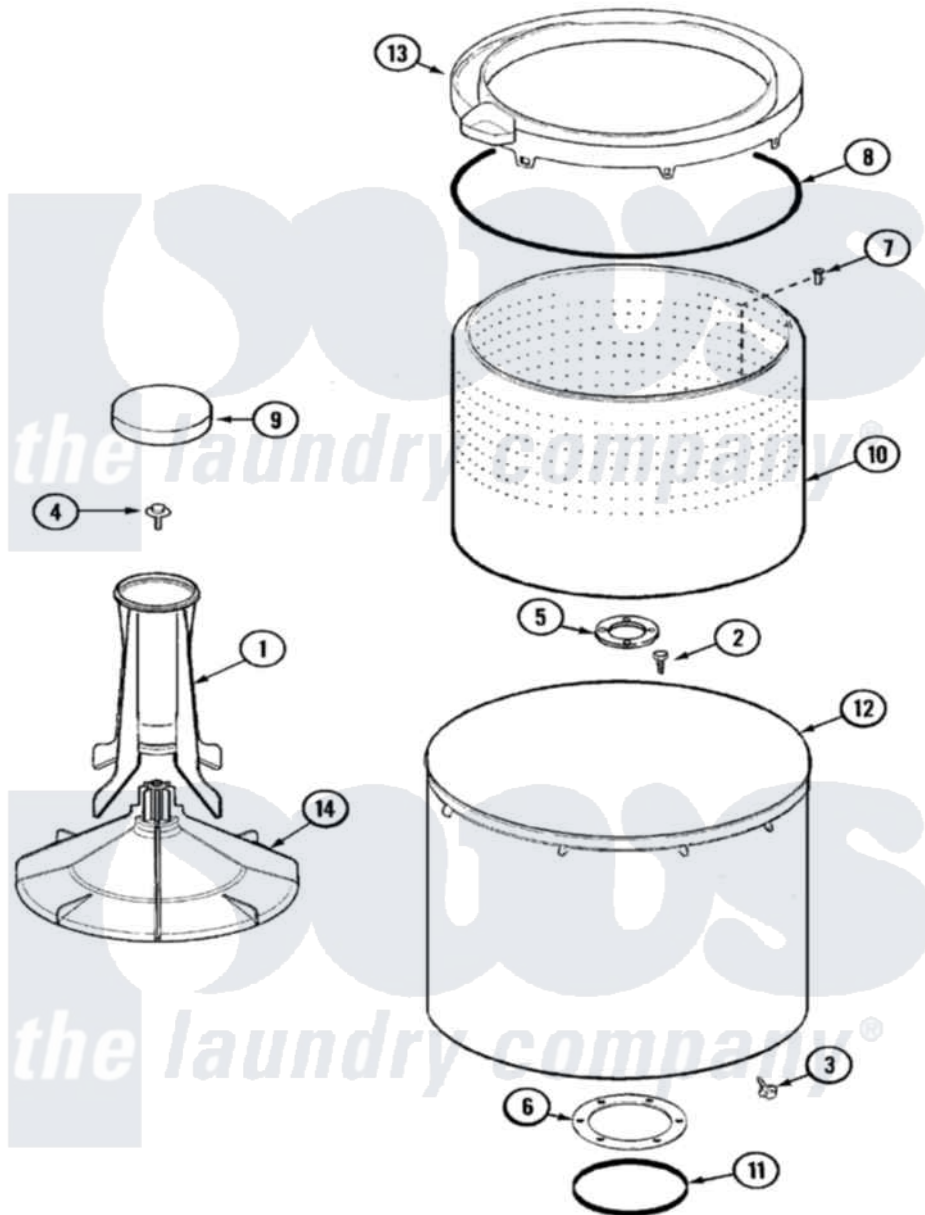

Hoover HAV1200AWQ 09 - TUB

Hoover [Residential Hoover HAV1200AWQ Washer Parts](#) Parts Diagram 09 - TUB
 Click on the part number to view part

Item	Original Part Number	Replaced By	Status	Part Description
1	21001521			Top, Agitator
2	21001510	22002947		Bolt, Tub
3	25-7953	22002933		Screw
4	25-8004	W10309247		Screw
5	35-3685			Gasket, Basket To Centerpost
6	35-3686			Gasket, Tub To Housing
7	25-7967	3400504		Screw
8	35-2328			Seal, Tub Top
9	21001528			CAP, AGITATOR
10	21001529			Basket Assembly
11	35-2978			Seal, Tub/Housing
12	35-3700			Tub Assembly
13	21001531		Not Available	TOP, TUB (PLASTIC)
14	21001530			Base, Agitator