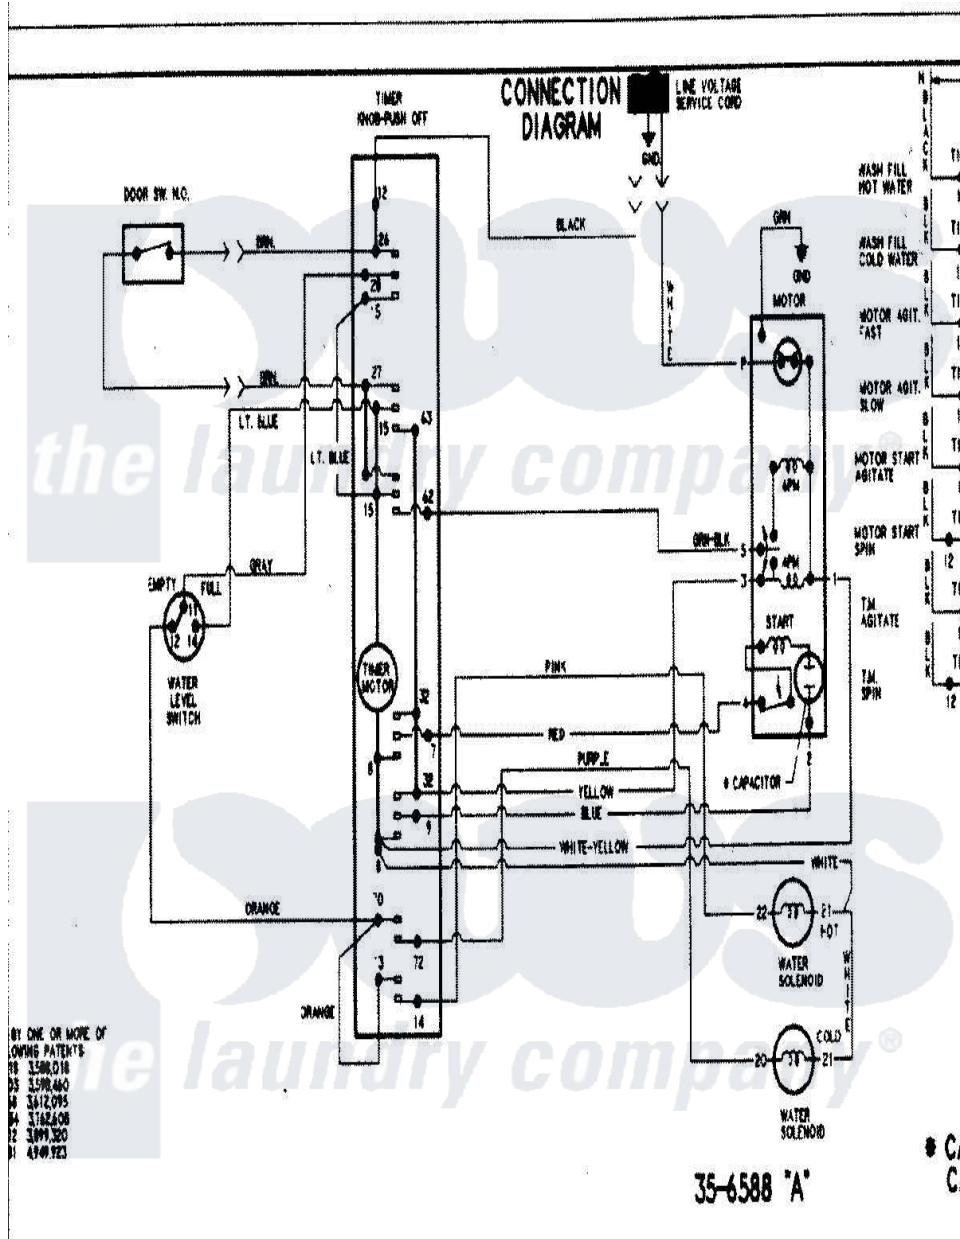

# Hoover HAV1200AWQ 11 - WIRING INFORMATION (SERIES 20)

Hoover Residential Hoover HAV1200AWQ Washer Parts Diagram 11 - WIRING INFORMATION (SERIES 20)

Click on the part number to view part

Item	Original Part Number	Replaced By	Status	Part Description
NI	15003219		Not Available	WIRING INFORMATION