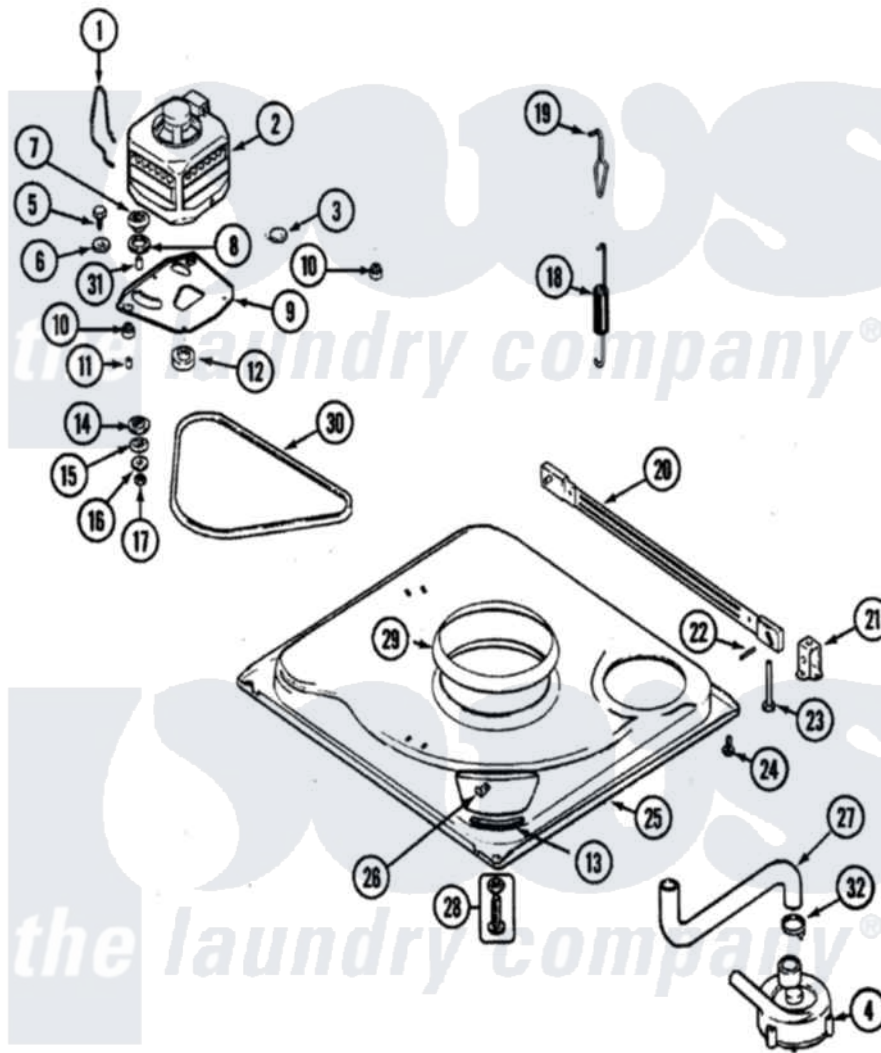

Hoover HAV1200AWW 01 - BASE

Hoover [Residential Hoover HAV1200AWW Washer Parts](#) Parts Diagram 01 - BASE
 Click on the part number to view part

Item	Original Part Number	Replaced By	Status	Part Description
1	21001110	22004376		Spring, Motor Pivot
2	21001632			Motor
3	21001486			Foot Slide, Isolator
4	21001873	35-6780		Pump-Water
"	21001732	35-6465		Pump Assem
5	25-7833	21001977		Screw
6	25-7834			Washer, Motor/Base Screw
7	33-9946			Isolator, Motor
8	35-3570			Washer, Motor Pivot
9	21001366	21001783		Plate And Screw Assembly
10	35-3646			Isolator, Motor Plate
11	25-7831			Spacer, Mounting
12	25-7117			Set Screw
"	21001475	W10143344		Pulley
13	35-2065			Pad, Motor Plate
14	35-3571			Slide, Motor Pivot

15	33-9967		Washer, Motor Isolator
16	25-7047		Washer, Flat
17	25-7325	Y707702	Locknut
18	21001598		Spring, Suspension
19	21001166		Hook, Suspension Spring
20	21001754	21001881	Bar, Stabilizer
21	35-2046		Bracket, Stabilizer
22	35-2052		Pin, Stabilizer
23	35-3020	22004469	Leg And Foot Self Stabilizing
24	25-7828	489483	Screw 10-32 X 1/2
25	21001169	12002701	Base Kit
"	21001893	12002701	Base Kit
26	25-7845		Speednut, Motor
27	21001915		Hose, Tub To Pump
"	35-3584	21001915	Hose, Tub To Pump
28	35-3507	25001119	Foot And Pad Assembly
29	21001161	21002026	Snubber
30	21352320		Belt, Drive
31	25-7830		Spacer
32	21002254	285655	Clamp, Hose
"	25-6068	285655	Clamp, Hose