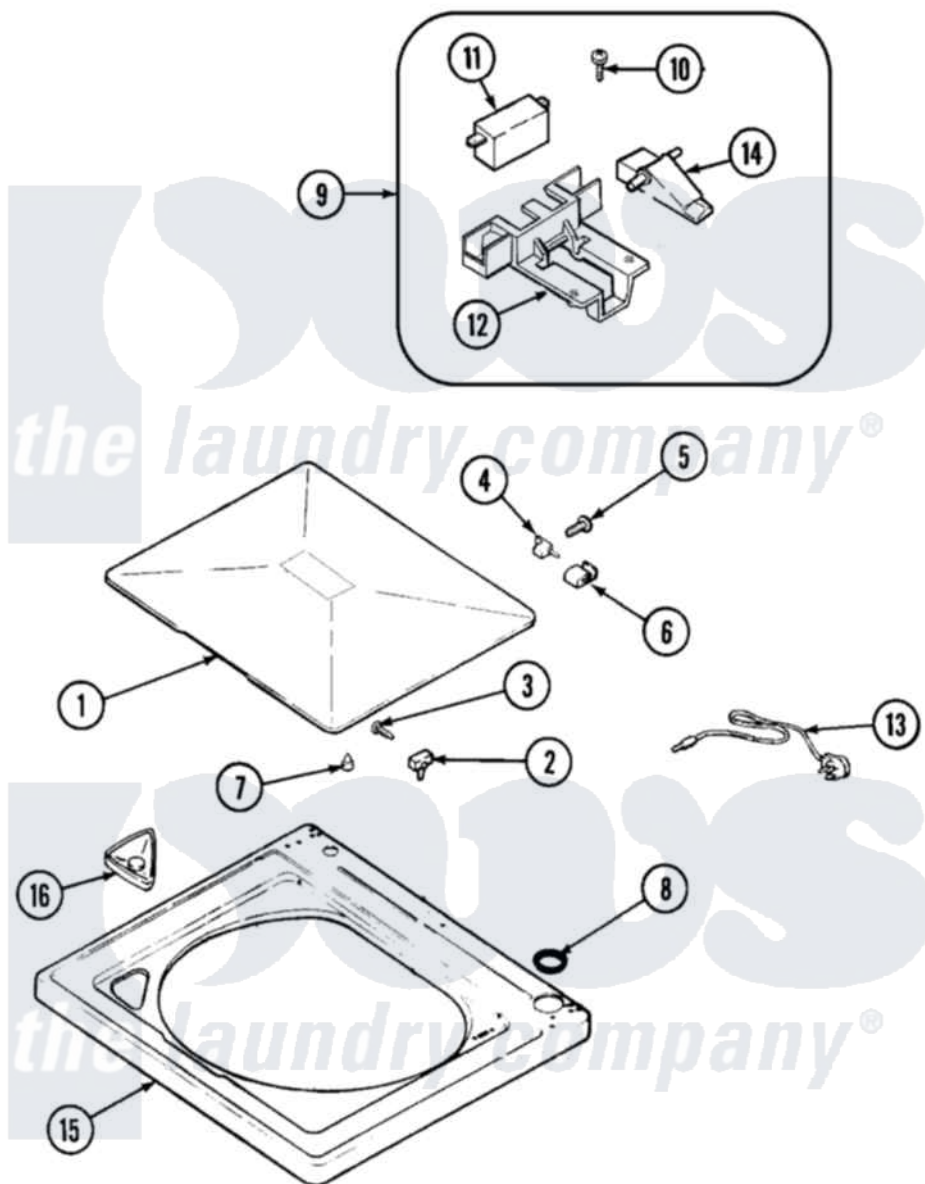

# Hoover HAV1200AWW 07 - TOP

Hoover [Residential Hoover HAV1200AWW Washer Parts](#) Parts Diagram 07 - TOP  
 Click on the part number to view part

Item	Original Part Number	Replaced By	Status	Part Description
1	<a href="#">35-2026</a>			Lid
2	<a href="#">43-0057</a>			Actuator, Door Switch
3	<a href="#">25-7438</a>			Screw
4	<a href="#">35-2045</a>			Pin, Hinge
5	<a href="#">25-7893</a>			Screw
6	<a href="#">35-2044</a>			Hinge, Lid
7	<a href="#">35-0581</a>			Bumper, Door
8	<a href="#">35-2063</a>			Bushing, Insulator
9	21001137	<a href="#">12001187</a>		Kit, Lid Switch Assembly
10	21001136	<a href="#">3400872</a>		Screw, 8-18 X 3/8
11	<a href="#">12001187</a>			Kit, Lid Switch Assembly
12	<a href="#">21001135</a>			Housing, Lid Switch
13	<a href="#">21001592</a>			Cord, Power
"	22003817	<a href="#">3370225</a>		Screw
"	22004405		Not Available	CORD ADAPTER ASSY
"	<a href="#">22003540</a>			Cord, Power

14 [21001134](#)  
15 [21001602](#)  
16 [21001597](#)

Lever, Lid Switch  
Top, Cabinet  
Dispenser, Bleach