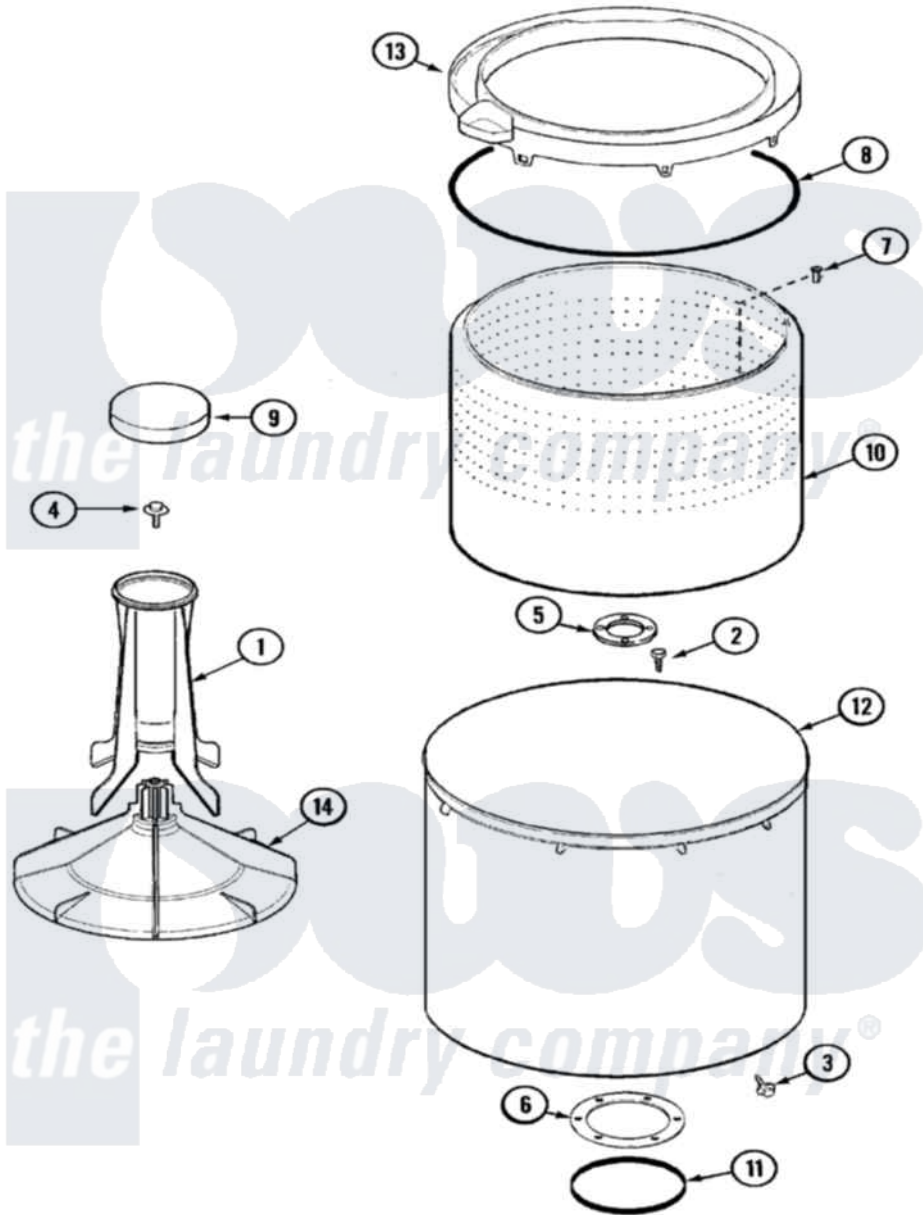

Hoover HAV1200AWW 11 - TUB

Hoover [Residential Hoover HAV1200AWW Washer Parts](#) Parts Diagram 11 - TUB
 Click on the part number to view part

Item	Original Part Number	Replaced By	Status	Part Description
1	21001521			Top, Agitator
2	21001510	22002947		Bolt, Tub
3	25-7953	22002933		Screw
4	25-8004	W10309247		Screw
5	35-3685			Gasket, Basket To Centerpost
6	35-3686			Gasket, Tub To Housing
7	25-7967	3400504		Screw
8	35-2328			Seal, Tub Top
9	21001528			CAP, AGITATOR
10	21001529			Basket Assembly
11	35-2978			Seal, Tub/Housing
12	35-3700			Tub Assembly
13	21001531		Not Available	TOP, TUB (PLASTIC)
14	21001530			Base, Agitator