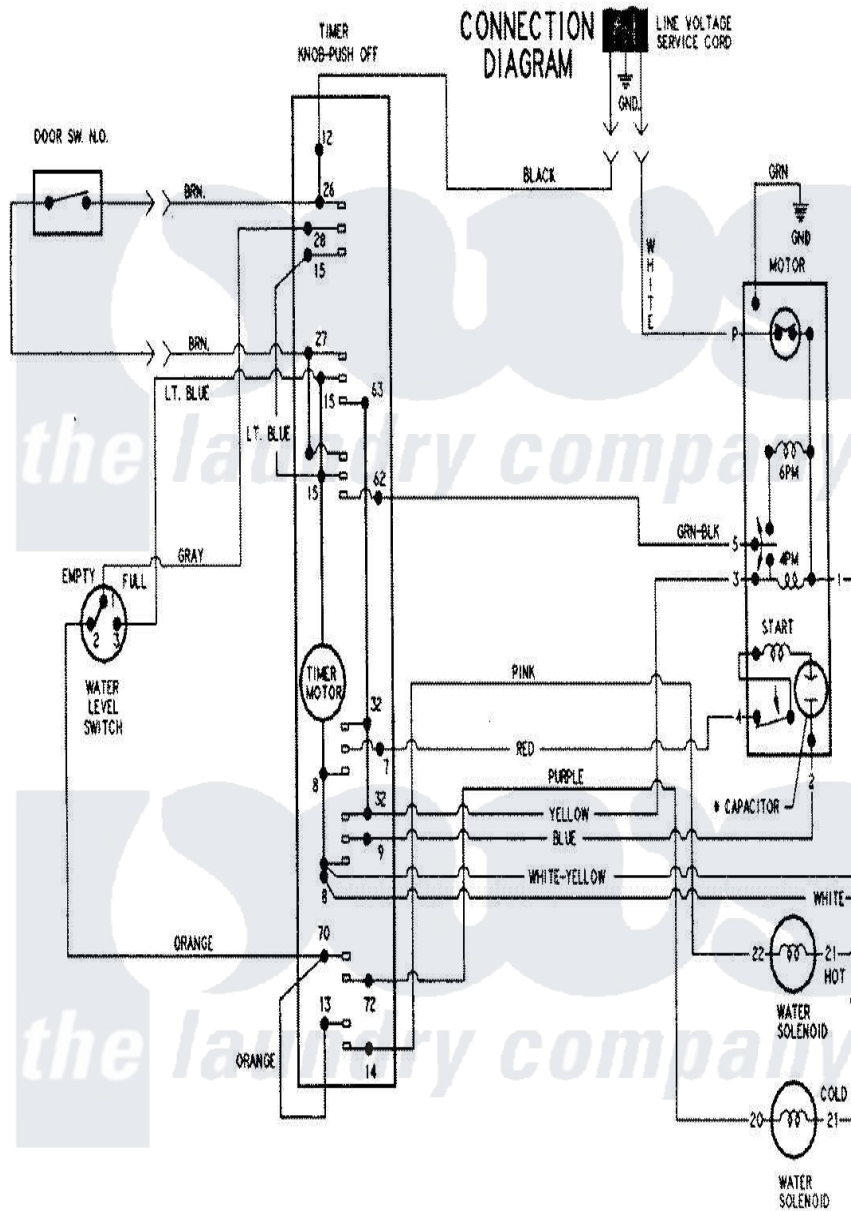

# Hoover HAV1200AWW 12 - WIRING INFORMATION

Hoover [Residential Hoover HAV1200AWW Washer Parts](#) Parts Diagram 12 - WIRING INFORMATION  
 Click on the part number to view part

Item	Original Part Number	Replaced By	Status	Part Description
NI	15002614		Not Available	WIRING INFORMATION