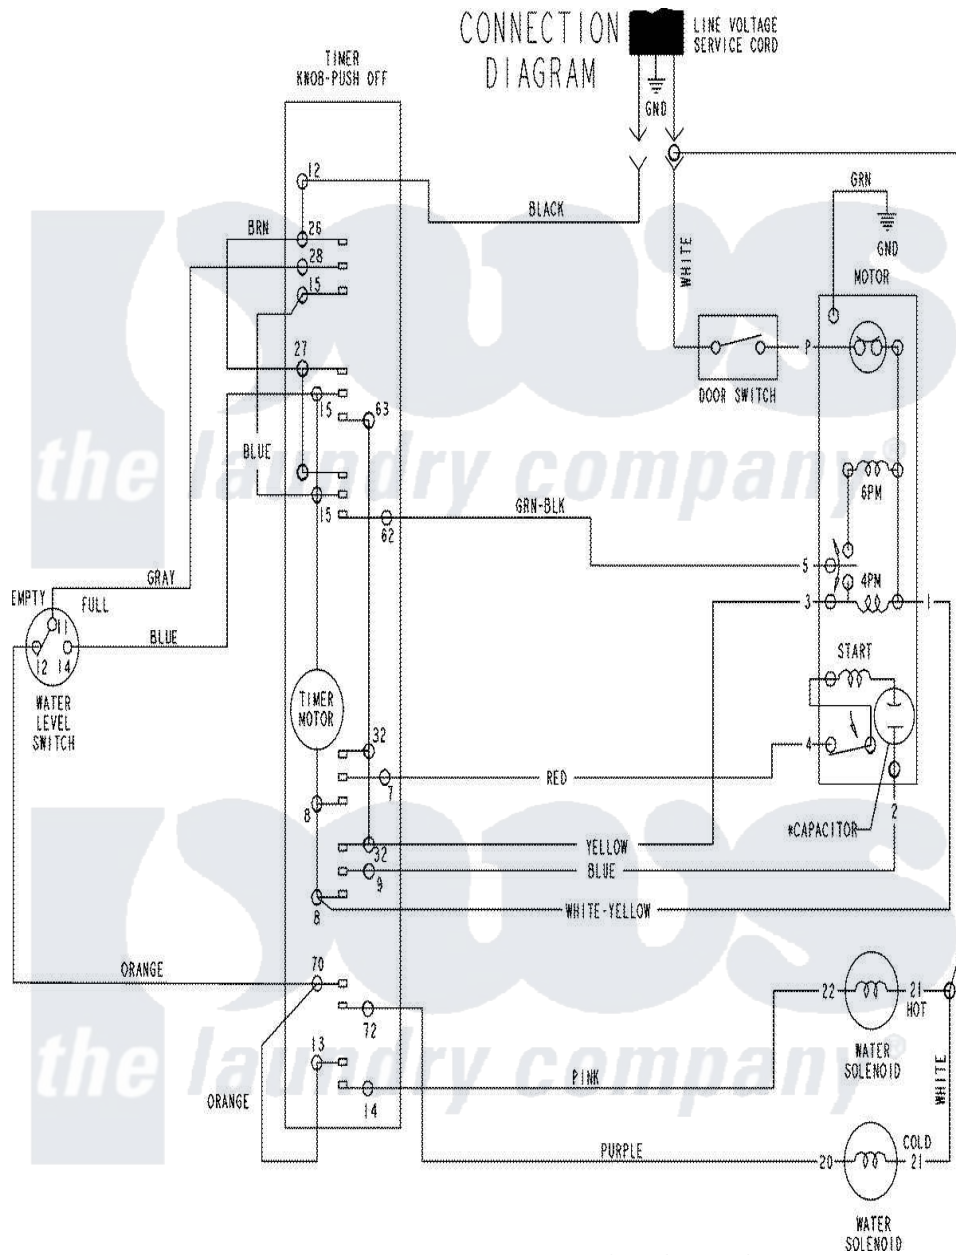

Hoover HAV1200AWW 13 - WIRING INFORMATION

Hoover [Residential Hoover HAV1200AWW Washer Parts](#) Parts Diagram 13 - WIRING INFORMATION
 Click on the part number to view part

Item	Original Part Number	Replaced By	Status	Part Description
NI	15003855		Not Available	WIRING INFORMATION