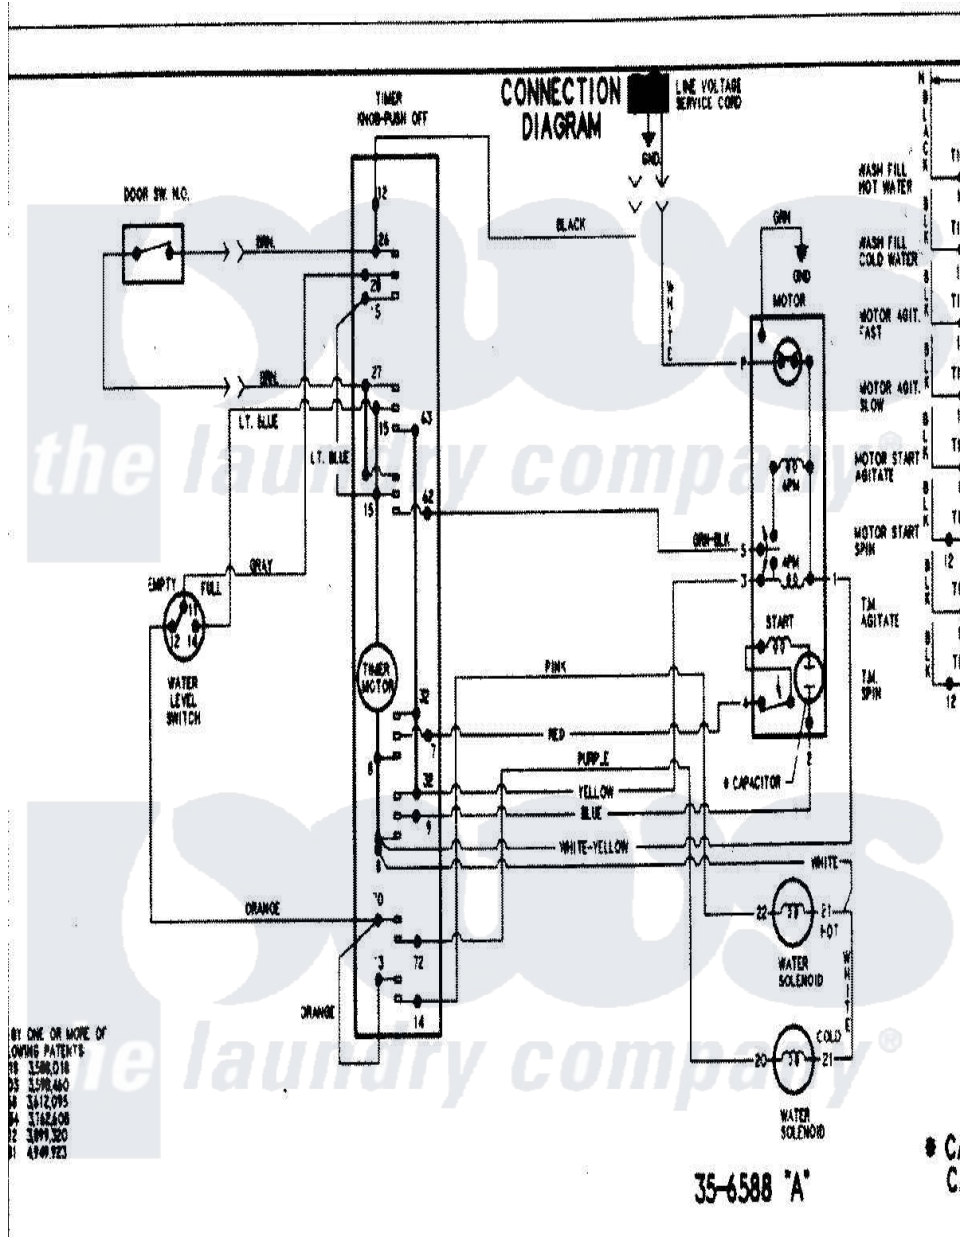

Hoover HAV1200AWW 14 - WIRING INFORMATION (SERIES 20)

Hoover [Residential Hoover HAV1200AWW Washer Parts](#) Parts Diagram 14 - WIRING INFORMATION (SERIES 20)

[Click on the part number to view part](#)

Item	Original Part Number	Replaced By	Status	Part Description
NI	15003219		Not Available	WIRING INFORMATION