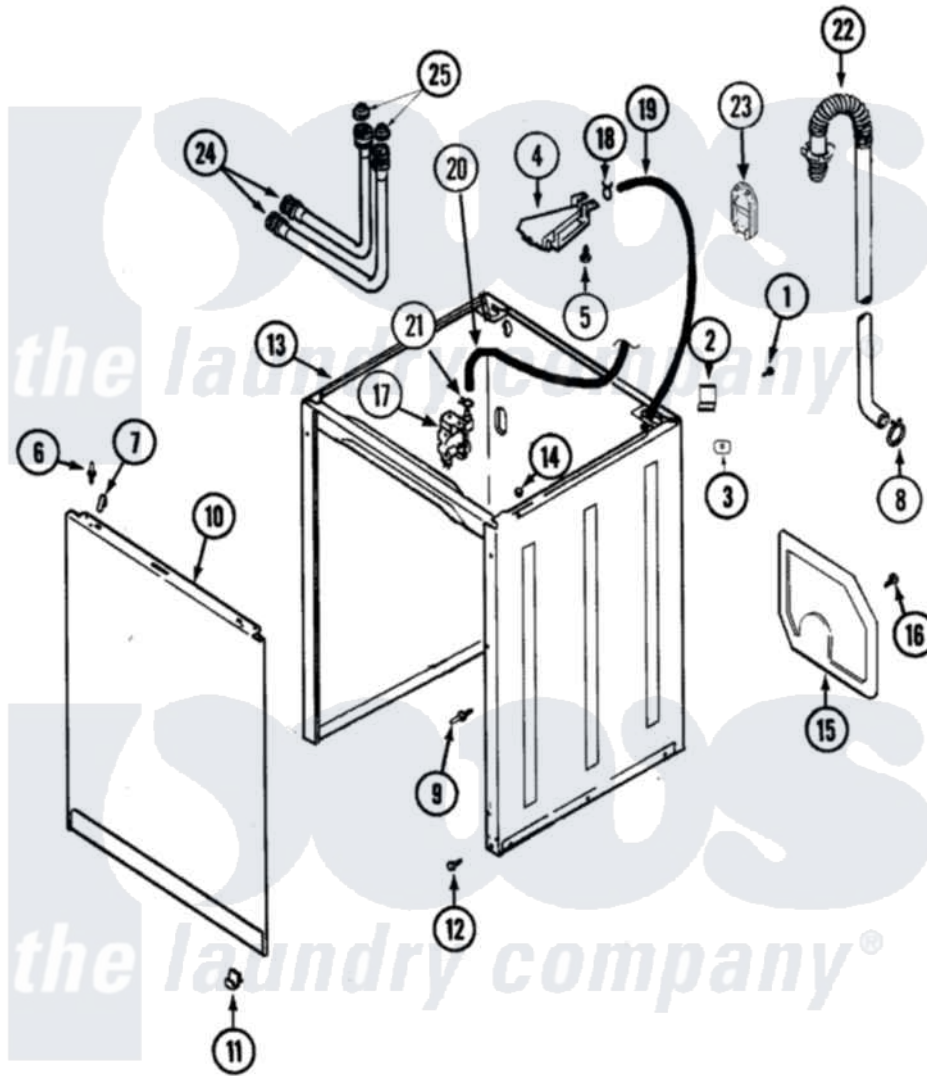

Hoover HAV4200AKW 04 - CABINET (SERIES 16)

Hoover [Residential Hoover HAV4200AKW Washer Parts](#) Parts Diagram 04 - CABINET (SERIES 16)
 Click on the part number to view part

Item	Original Part Number	Replaced By	Status	Part Description
1	25-7893			Screw
2	35-2846			Hinge, Cabinet Top
3	35-4128			Pad, Hinge
4	21001760			Flume Assembly / Water Diverter
5	25-3092	90767		Screw, 8A X 3/8 HeX Washer Head Tapping
6	53-0643			Pin, Locator
"	53-0200			Sleeve, Locator Pin
"	25-0224	3400029		Nut, Adapter Plate
7	25-7220			Clip, Cabinet Top
8	21001875	285655		Clamp, Hose
9	21001829			Post, Locating
10	35-2084			Panel, Front
"	21001281			Damper, Sound Pad
"	21002011			Pad, Cabinet
11	25-7732	681414		Screw, 10AB X 1/2

"	53-0120		Clip, Front Panel
12	35-4129		Bumper, Cabinet
13	21001871		Cabinet
14	33-2653		Bumper, Cabinet
15	21001876		Shield, Rear
16	25-7732	681414	Screw, 10AB X 1/2
17	22001196		Valve, Water
"	22001196		Valve, Water
"	21001492		Cover, Mixing Valve
18	25-7867	596669	Clamp, Manifold
19	35-2378	12002749	Hose, Flume Kit
20	21001749	21001748	Hose, Pressure Switch
21	25-7796	596669	Clamp, Manifold
22	21001872		Hose, Drain
23	21001874		Outlet, Drain Hose
24	33-7046	89503	Hose-Inlet
"	33-7891	89503	Hose-Inlet
25	33-4264N		Strainer And Washer Kit