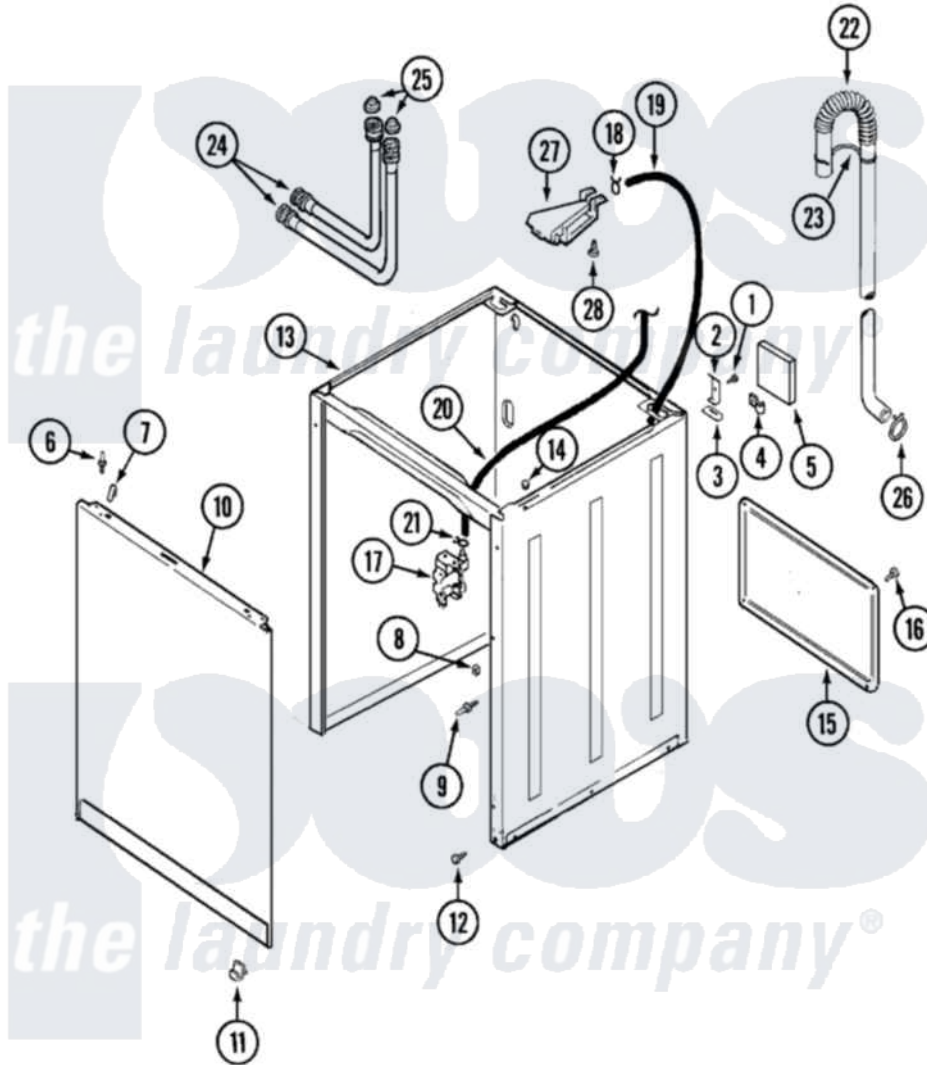

Hoover HAV4200ATW 03 - CABINET

Hoover [Residential Hoover HAV4200ATW Washer Parts](#) Parts Diagram 03 - CABINET
 Click on the part number to view part

Item	Original Part Number	Replaced By	Status	Part Description
1	25-7893			Screw
2	35-2846			Hinge, Cabinet Top
3	35-4128			Pad, Hinge
4	25-7027	16515		Clip
5	35-0706		Not Available	PAD, FOAM
6	53-0643			Pin, Locator
7	25-7220			Clip, Cabinet Top
8	25-0224	3400029		Nut, Adapter Plate
9	53-0643			Pin, Locator
"	53-0200			Sleeve, Locator Pin
10	35-2084			Panel, Front
11	53-0120			Clip, Front Panel
"	25-7732	681414		Screw, 10AB X 1/2
12	35-4129			Bumper, Cabinet
13	12001801	21001871		Cabinet
"	35-2106	21001871		Cabinet

"	21001281		Damper, Sound Pad
14	33-2653		Bumper, Cabinet
15	35-2108	21001871	Cabinet
16	25-7732	681414	Screw, 10AB X 1/2
17	22001196		Valve, Water
18	25-7867	596669	Clamp, Manifold
19	12002749		Hose, Flume Kit
"	35-2378	12002749	Hose, Flume Kit
20	21001060	21001748	Hose, Pressure Switch
21	25-7796	596669	Clamp, Manifold
22	21001513	21001872	Hose, Drain
23	33-9537	22003814	Retainer, Drain Hose
24	35-3400		Inlet Hose Assembly
"	35-3401		Inlet Hose Assembly
25	33-4264N		Strainer And Washer Kit
26	25-7080	285655	Clamp, Hose
27	35-2051	21001760	Flume Assembly / Water Diverter
28	25-3092	90767	Screw, 8A X 3/8 HeX Washer Head Tapping