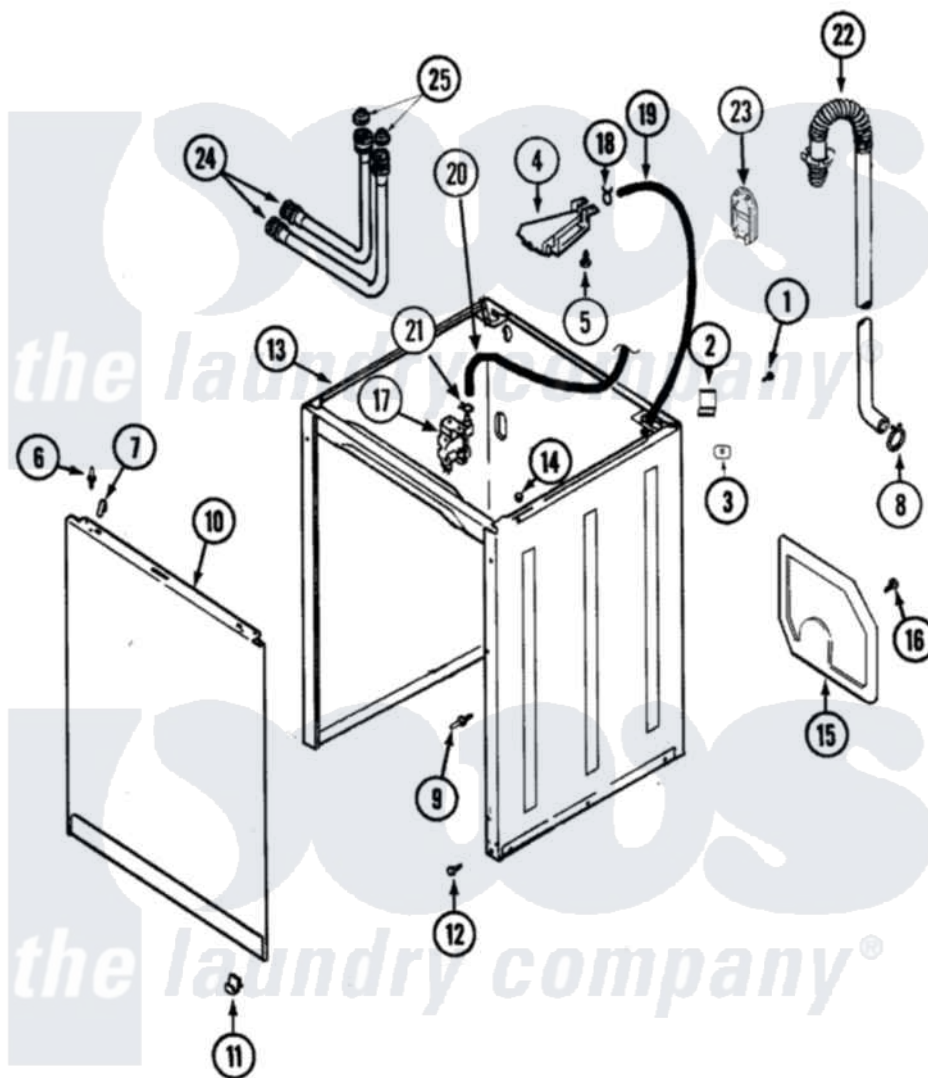

Hoover HAV4200ATW 04 - CABINET (SERIES 16)

Hoover [Residential Hoover HAV4200ATW Washer Parts](#) Parts Diagram 04 - CABINET (SERIES 16)
 Click on the part number to view part

Item	Original Part Number	Replaced By	Status	Part Description
1	25-7893			Screw
2	35-2846			Hinge, Cabinet Top
3	35-4128			Pad, Hinge
4	21001760			Flume Assembly / Water Diverter
5	25-3092	90767		Screw, 8A X 3/8 HeX Washer Head Tapping
6	25-0224	3400029		Nut, Adapter Plate
"	53-0643			Pin, Locator
"	53-0200			Sleeve, Locator Pin
7	25-7220			Clip, Cabinet Top
8	21001875	285655		Clamp, Hose
9	21001829			Post, Locating
10	35-2084			Panel, Front
"	21002011			Pad, Cabinet
"	21001281			Damper, Sound Pad
11	25-7732	681414		Screw, 10AB X 1/2

"	53-0120		Clip, Front Panel
12	35-4129		Bumper, Cabinet
13	21001871		Cabinet
14	33-2653		Bumper, Cabinet
15	21001876		Shield, Rear
16	25-7732	681414	Screw, 10AB X 1/2
17	22001196		Valve, Water
"	22001196		Valve, Water
"	21001492		Cover, Mixing Valve
18	25-7867	596669	Clamp, Manifold
19	35-2378	12002749	Hose, Flume Kit
20	21001749	21001748	Hose, Pressure Switch
21	25-7796	596669	Clamp, Manifold
22	21001872		Hose, Drain
23	21001874		Outlet, Drain Hose
24	35-3400		Inlet Hose Assembly
"	35-3401		Inlet Hose Assembly
25	33-4264N		Strainer And Washer Kit