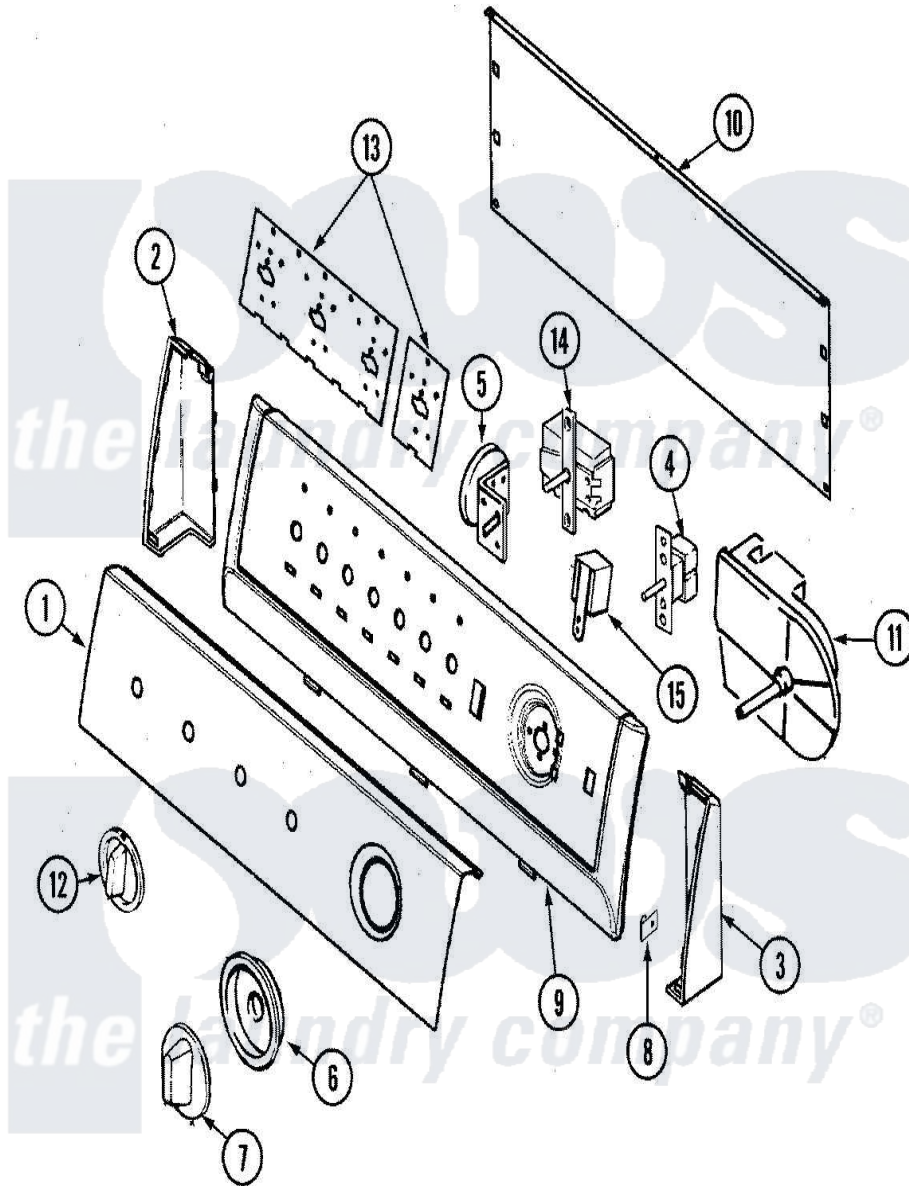

Hoover HAV4200ATW 05 - CONTROL PANEL

Hoover [Residential Hoover HAV4200ATW Washer Parts](#) Parts Diagram 05 - CONTROL PANEL
 Click on the part number to view part

Item	Original Part Number	Replaced By	Status	Part Description
1	21001662	21001784		Panel- Con
"	21002167			Facia
2	25-3092	90767		Screw, 8A X 3/8 HeX Washer Head Tapping
"	21001629	21001546		Endcap, Panel
3	21001636	21001547		Endcap, Panel
"	25-3092	90767		Screw, 8A X 3/8 HeX Washer Head Tapping
4	21001676			Switch, Water Temperature
5	21001882			Switch, Pressure
"	Y2201474			Switch, Pressure
"	21001625	21001741		Switch, Pressure
"	25-3092	90767		Screw, 8A X 3/8 HeX Washer Head Tapping
6	21001520			Skirt, Timer Knob
7	21001526			Knob, Timer
8	25-7851			Speedclip, End Cap To Top

9	21001635	21001552	Frame , Control Panel
10	25-3092	90767	Screw, 8A X 3/8 HeX Washer Head Tapping
"	25-7853	25-7933	Ring, Retaining
"	25-3457		Screw, Sems
"	21001527		Shield, Rear
11	25-3092	90767	Screw, 8A X 3/8 HeX Washer Head Tapping
"	21001701		Timer
12	21001544		Knob, Selector
13	21001603		Shield, Control
"	21002067		Shield, Control
"	53-2504	31001193	Pad, Shield
"	21001517		Shield, Control
14	21001673		Switch, Speed 4 Pos Rotary
"	21001673		Switch, Speed 4 Pos Rotary
15	31001443		Switch, Two Pos Rotary
"	31001443		Switch, Two Pos Rotary