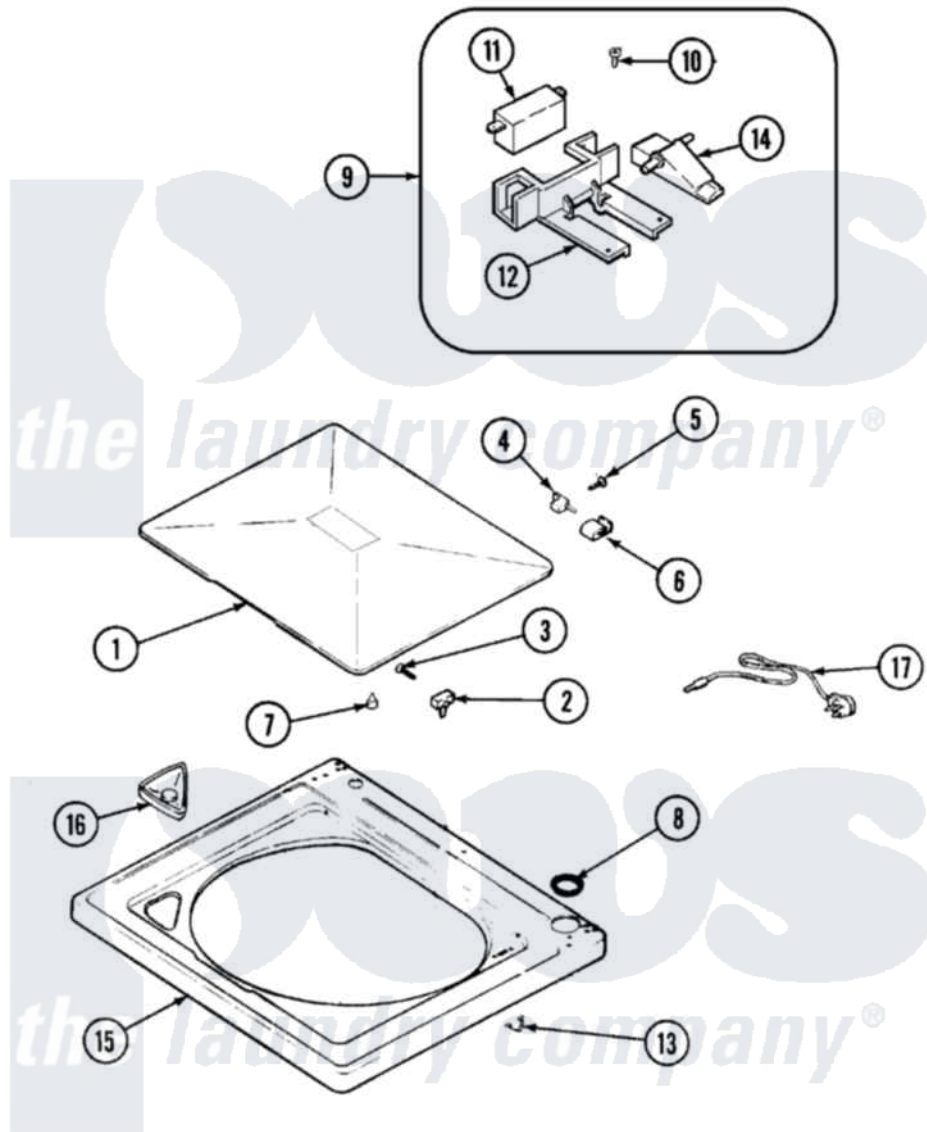

Hoover HAV4200ATW 07 - TOP

Hoover [Residential Hoover HAV4200ATW Washer Parts](#) Parts Diagram 07 - TOP
 Click on the part number to view part

Item	Original Part Number	Replaced By	Status	Part Description
1	35-2026			Lid
2	43-0057			Actuator, Door Switch
3	25-7438			Screw
4	35-2045			Pin, Hinge
5	25-7893			Screw
6	35-2044			Hinge, Lid
7	35-0581			Bumper, Door
8	35-2063			Bushing, Insulator
10	21001136	3400872		Screw, 8-18 X 3/8
11	21001744			Switch, Lid
12	21001135			Housing, Lid Switch
13	25-7878			Clip
14	21001134			Lever, Lid Switch
15	21001602			Top, Cabinet
16	21001597			Dispenser, Bleach
17	21001705		Not Available	CORD, POWER

"	22003817	3370225	Screw
"	22004405		Not Available
"	35-1007		CORD ADAPTER ASSY
"	22003540		Strain Relief
18	21001458	10091101	Cord, Power
"	21001457		Block-Fuse
			Fuse