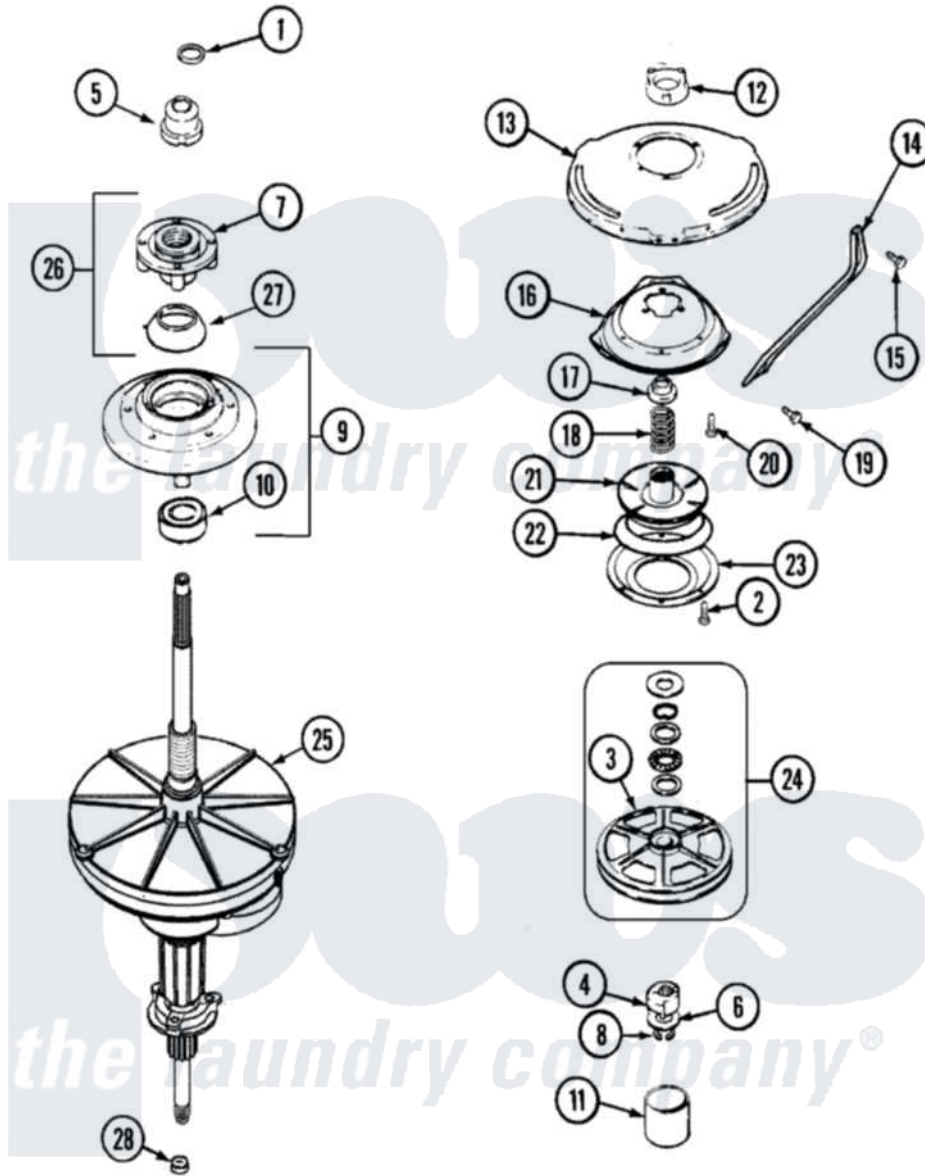

Hoover HAV4200ATW 08 - TRANSMISSION

Hoover [Residential Hoover HAV4200ATW Washer Parts](#) Parts Diagram 08 - TRANSMISSION
 Click on the part number to view part

Item	Original Part Number	Replaced By	Status	Part Description
1	25-7941			"O" Ring, Agr Drive Shaft
2	21001065			Screw, No.10-24 x .50 Hxnibhd
3	35-3829	12002213		Thrust Bearing Kit
"	12001797	12002213		Thrust Bearing Kit
4	LA-2007	12002213		Thrust Bearing Kit
5	21001533	35-5655-1		Seal
6	35-2132			Washer, 1.25ODX.530IDX.032
"	35-2082			Washer, 1.25ODX.530IDX.062
7	21001515	12001598		Tub Seal Assembly--W
8	25-7854			Ring, Retaining
9	21001508	12001561		Bearing And Seal Housing Assembly
10	35-2205			Bearing, Spin
11	W10124350		Not Available	NOT REQUIRED PART OR SEE NOTE KITTED WITH PULLEY ITEM No.3
"	35-2007			Cap, Dust

12	35-2205		Bearing, Spin
"	21001511	12001562	Bearing Assembly
13	21001518		Support, Tub
14	21001532		Brace, Tub
15	25-7895	21001858	Screw 5/16-18 x 1/2
16	21001163		Housing, Suspension
17	35-2017		Retainer, Brake Spring
18	31001285	21001910	Spring, Brake
19	25-7930	21001858	Screw 5/16-18 x 1/2
20	21001509		Screw, High Performance Plastic
21	35-2948	35-6714	Brake Roto
22	21001161	21002026	Snubber
23	35-2018	35-6918	Stator, Brake
24	12500036	12002213	Thrust Bearing Kit
25	21001536	35-6615	Ht TranS S
26	12001598		Tub Seal Assembly--W
27	35-2974		Tub Seal/Hub Assembly
28	35-2010	207843	Lip Seal Repair Kit