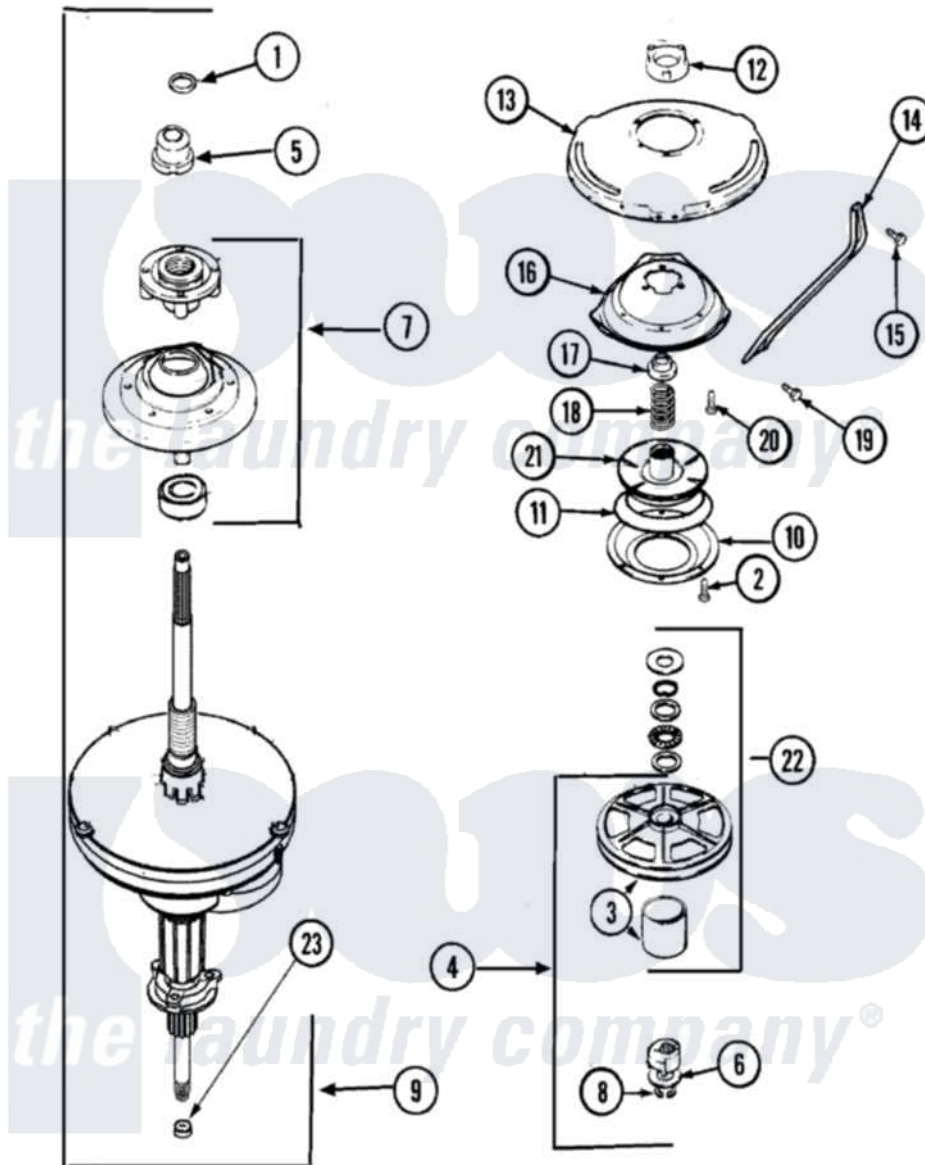

Hoover HAV4200ATW 09 - TRANSMISSION (SERIES 17)

Hoover [Residential Hoover HAV4200ATW Washer Parts](#) Parts Diagram 09 - TRANSMISSION (SERIES 17)
 Click on the part number to view part

Item	Original Part Number	Replaced By	Status	Part Description
1	25-7941			"O" Ring, Agr Drive Shaft
2	21001065			Screw, No.10-24 x .50 Hxnibhd
3	12001797	12002213		Thrust Bearing Kit
4	LA-2007	12002213		Thrust Bearing Kit
5	21001533	35-5655-1		Seal
6	35-2132			Washer, 1.25ODX.530IDX.032
"	35-2082			Washer, 1.25ODX.530IDX.062
7	21001868	W10219156		Tub Seal
8	25-7854			Ring, Retaining
9	21001867	35-6615		Ht TranS S
10	35-2018	35-6918		Stator, Brake
11	21001161	21002026		Snubber
12	21001511	12001562		Bearing Assembly
"	35-2205			Bearing, Spin
13	21001518			Support, Tub
14	21001532			Brace, Tub

15	21001858		Screw 5/16-18 x 1/2
16	21001163		Housing, Suspension
17	35-2017		Retainer, Brake Spring
18	21001647	21001910	Spring, Brake
19	25-7930	21001858	Screw 5/16-18 x 1/2
20	21001509		Screw, High Performance Plastic
21	35-2948	35-6714	Brake Roto
22	12500036	12002213	Thrust Bearing Kit
23	35-2010	207843	Lip Seal Repair Kit