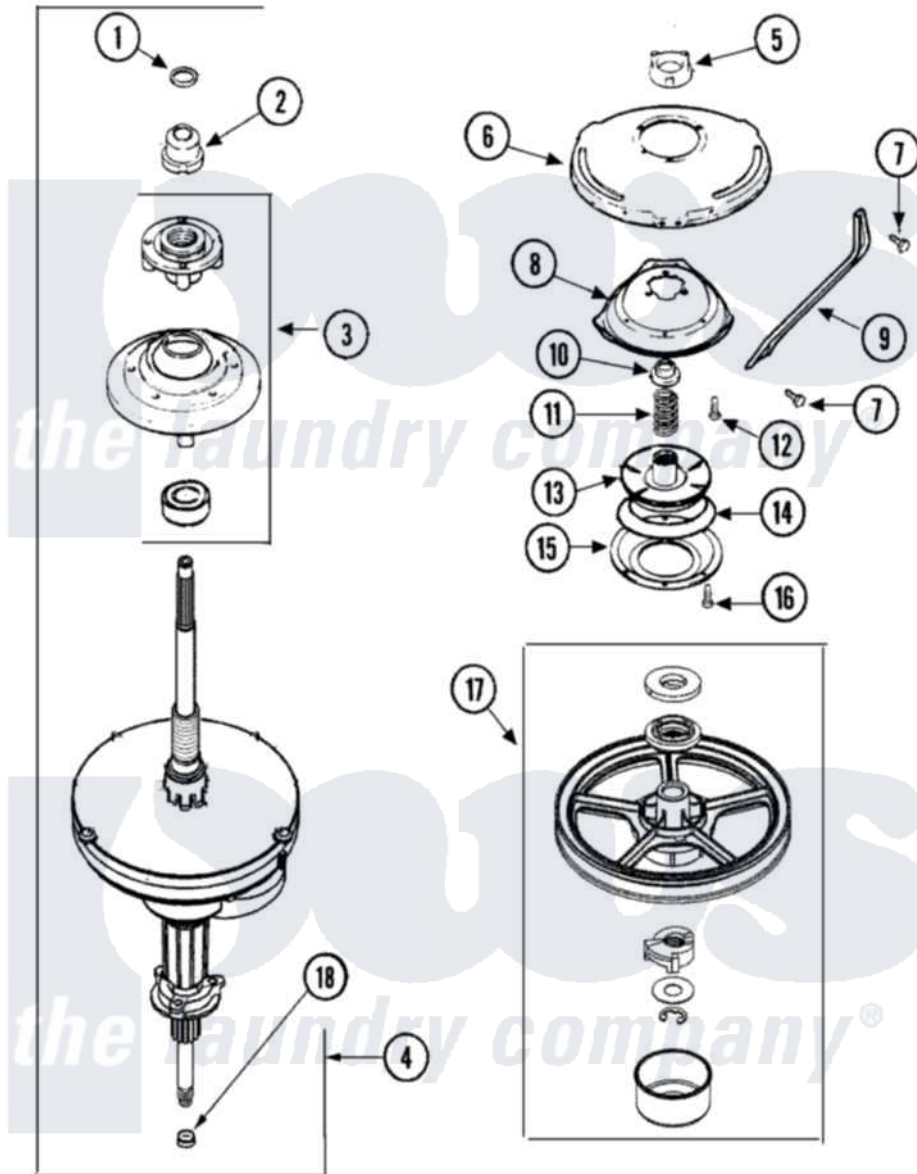

Hoover HAV4200ATW 10 - TRANSMISSION (SERIES 22)

Hoover [Residential Hoover HAV4200ATW Washer Parts](#) Parts Diagram 10 - TRANSMISSION (SERIES 22)
 Click on the part number to view part

Item	Original Part Number	Replaced By	Status	Part Description
1	25-7941			"O" Ring, Agr Drive Shaft
2	21001533	35-5655-1		Seal
3	21001868	W10219156		Tub Seal
4	21001867	35-6615		Ht TranS S
5	21001511	12001562		Bearing Assembly
6	21001518			Support, Tub
7	21001858			Screw 5/16-18 x 1/2
8	21001163			Housing, Suspension
9	21001532			Brace, Tub
10	35-2017			Retainer, Brake Spring
11	21001910			Spring, Brake
12	21001509			Screw, High Performance Plastic
13	21002010	35-6714		Brake Roto
14	21002026			Snubber
15	35-6918			Stator, Brake
16	21001065			Screw, No.10-24 x .50 Hxnibhd