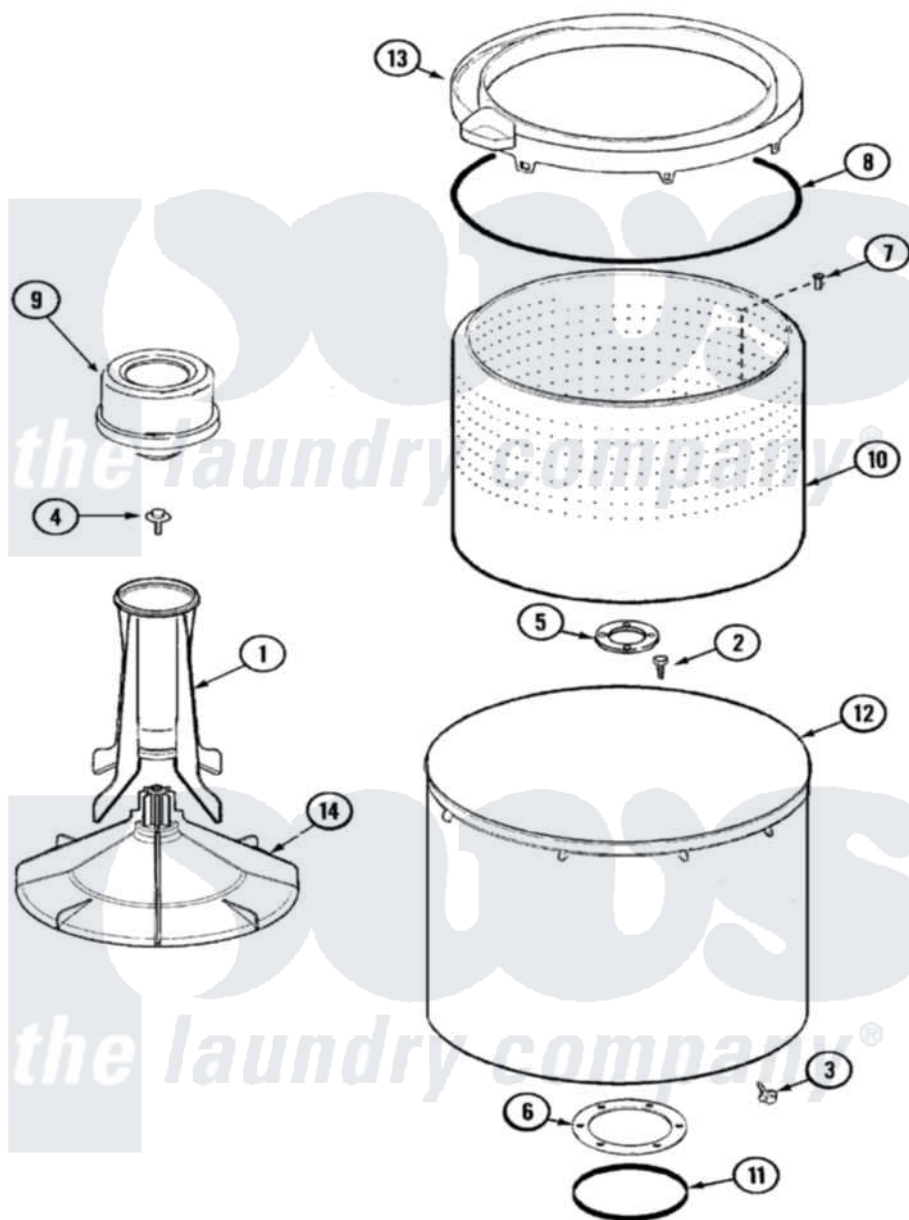

# Hoover HAV4200ATW 11 - TUB

Hoover [Residential Hoover HAV4200ATW Washer Parts](#) Parts Diagram 11 - TUB  
 Click on the part number to view part

Item	Original Part Number	Replaced By	Status	Part Description
1	<a href="#">21001521</a>			Top, Agitator
2	21001510	<a href="#">22002947</a>		Bolt, Tub
3	25-7953	<a href="#">22002933</a>		Screw
4	25-7948	<a href="#">W10309247</a>		Screw
5	<a href="#">35-3685</a>			Gasket, Basket To Centerpost
6	<a href="#">35-3686</a>			Gasket, Tub To Housing
7	<a href="#">25-7117</a>			Set Screw
"	25-7967	<a href="#">3400504</a>		Screw
8	<a href="#">35-2328</a>			Seal, Tub Top
9	<a href="#">21002006</a>			Fabric Disp Assembly
"	<a href="#">21001905</a>			Dispenser, Fabric
10	<a href="#">21001529</a>			Basket Assembly
11	<a href="#">35-2978</a>			Seal, Tub/Housing
12	<a href="#">35-3700</a>			Tub Assembly
13	21001531		Not Available	TOP, TUB (PLASTIC)
14	<a href="#">21001530</a>			Base, Agitator