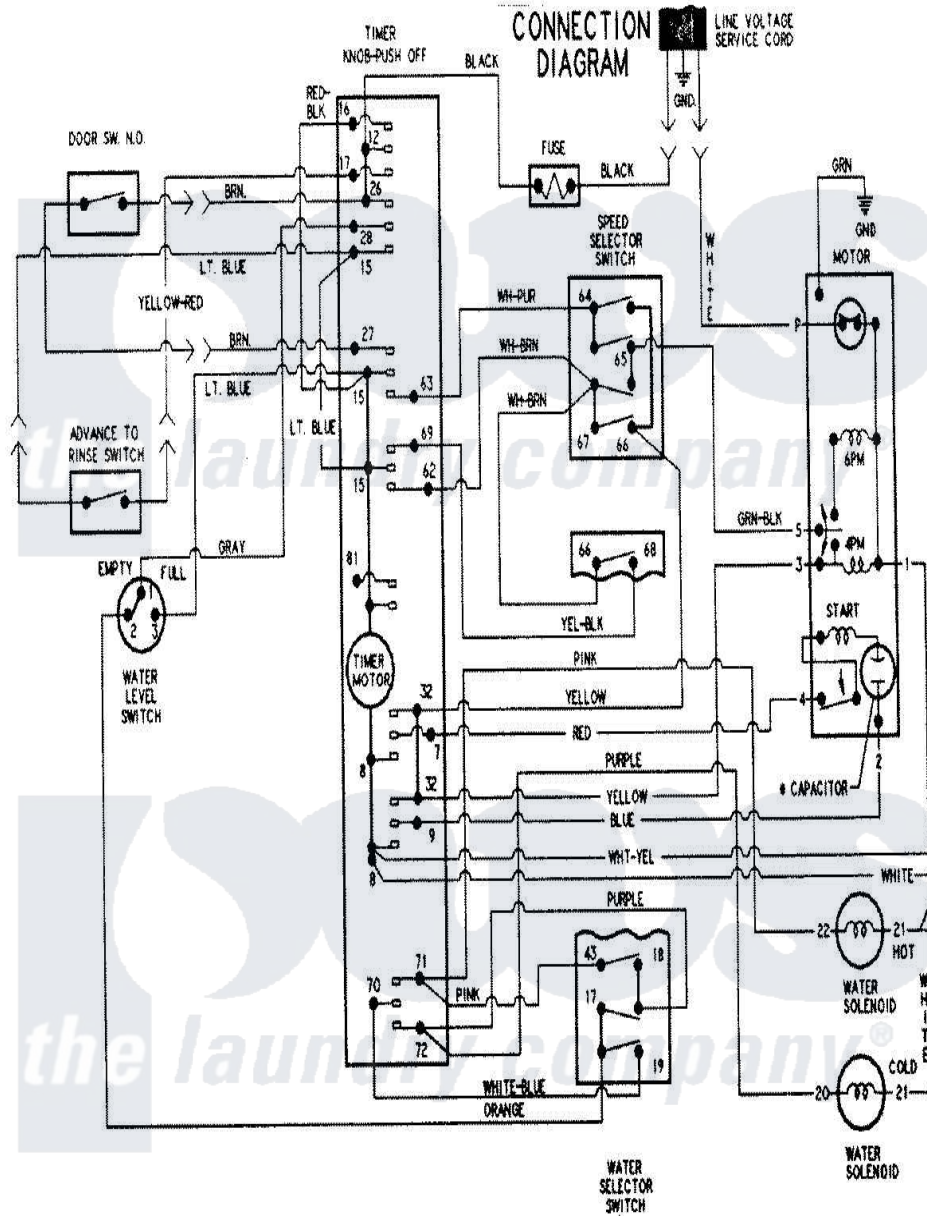

# Hoover HAV4200ATW 12 - WIRING INFORMATION

Hoover Residential Hoover HAV4200ATW Washer Parts Parts Diagram 12 - WIRING INFORMATION  
 Click on the part number to view part

Item	Original Part Number	Replaced By	Status	Part Description
NI	15002603		Not Available	WIRING INFORMATION